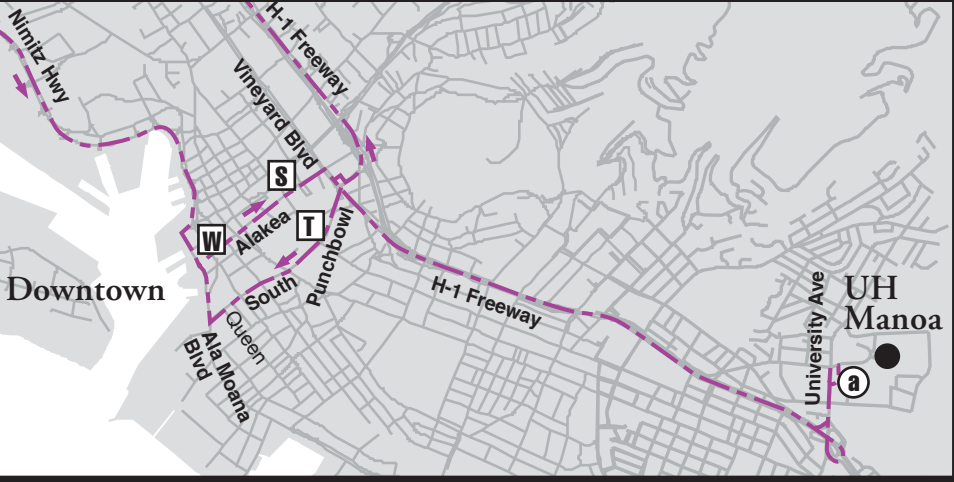

Legend

-  Route 91
-  Route 92
-  Route 102
-  Route 201 Westbound
-  Route 201 Eastbound
-  Timepoints
-  Route 101

Route 94 - Kapolei

Route 94 - Downtown - UH Manoa

Timepoints X, Y, Z