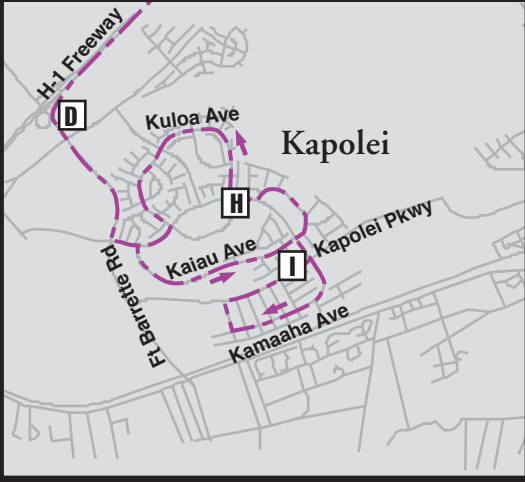

Legend

-  Route 91
-  Route 92
-  Route 102
-  Route 201 Westbound
-  Route 201 Eastbound
-  Timepoints
-  Route 101

Route 94 - Kapolei

Route 94 - Downtown - UH Manoa

Timepoints X, Y, Z