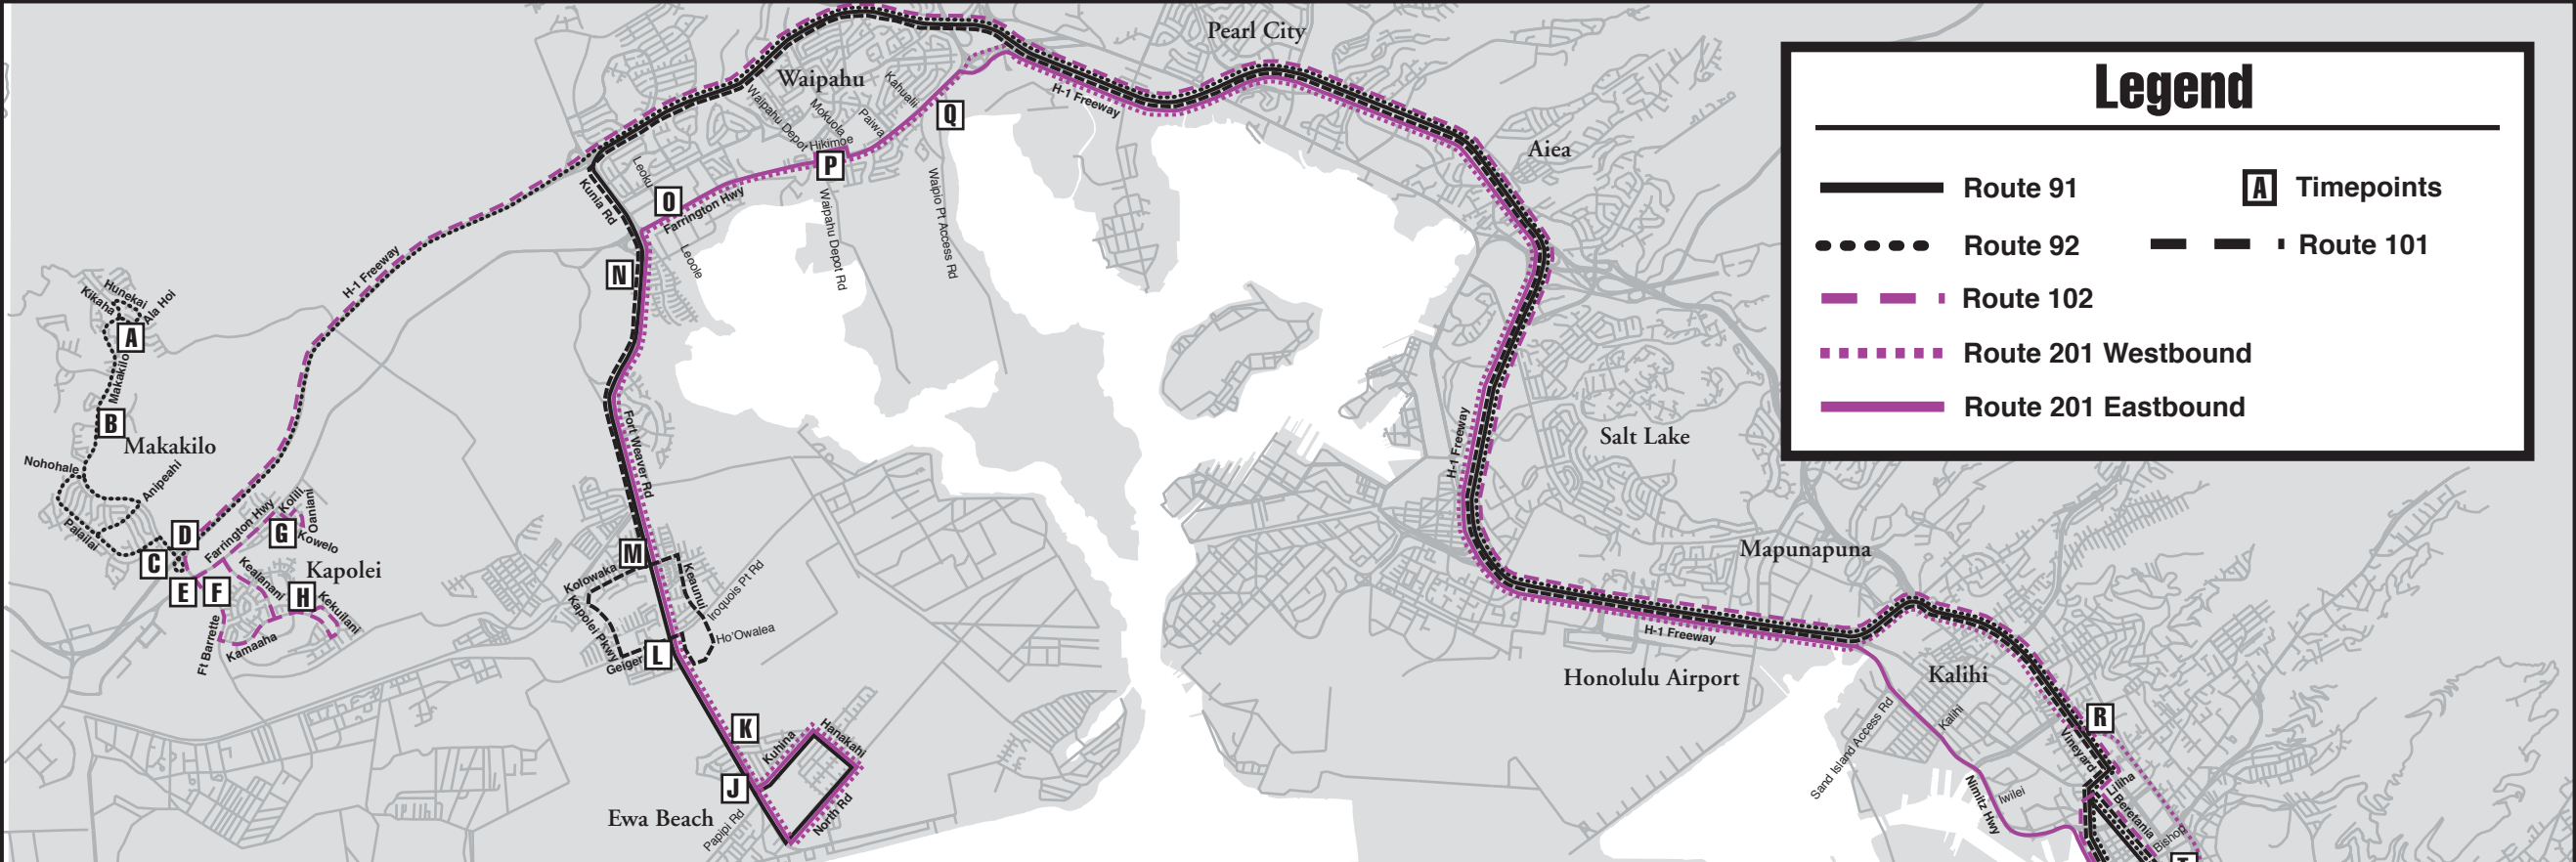

Legend

-  Route 91
-  Route 92
-  Route 102
-  Route 201 Westbound
-  Route 201 Eastbound
-  Timepoints
-  Route 101

Route 94 - Kapolei

Route 94 - Downtown - UH Manoa

Timepoints X, Y, Z