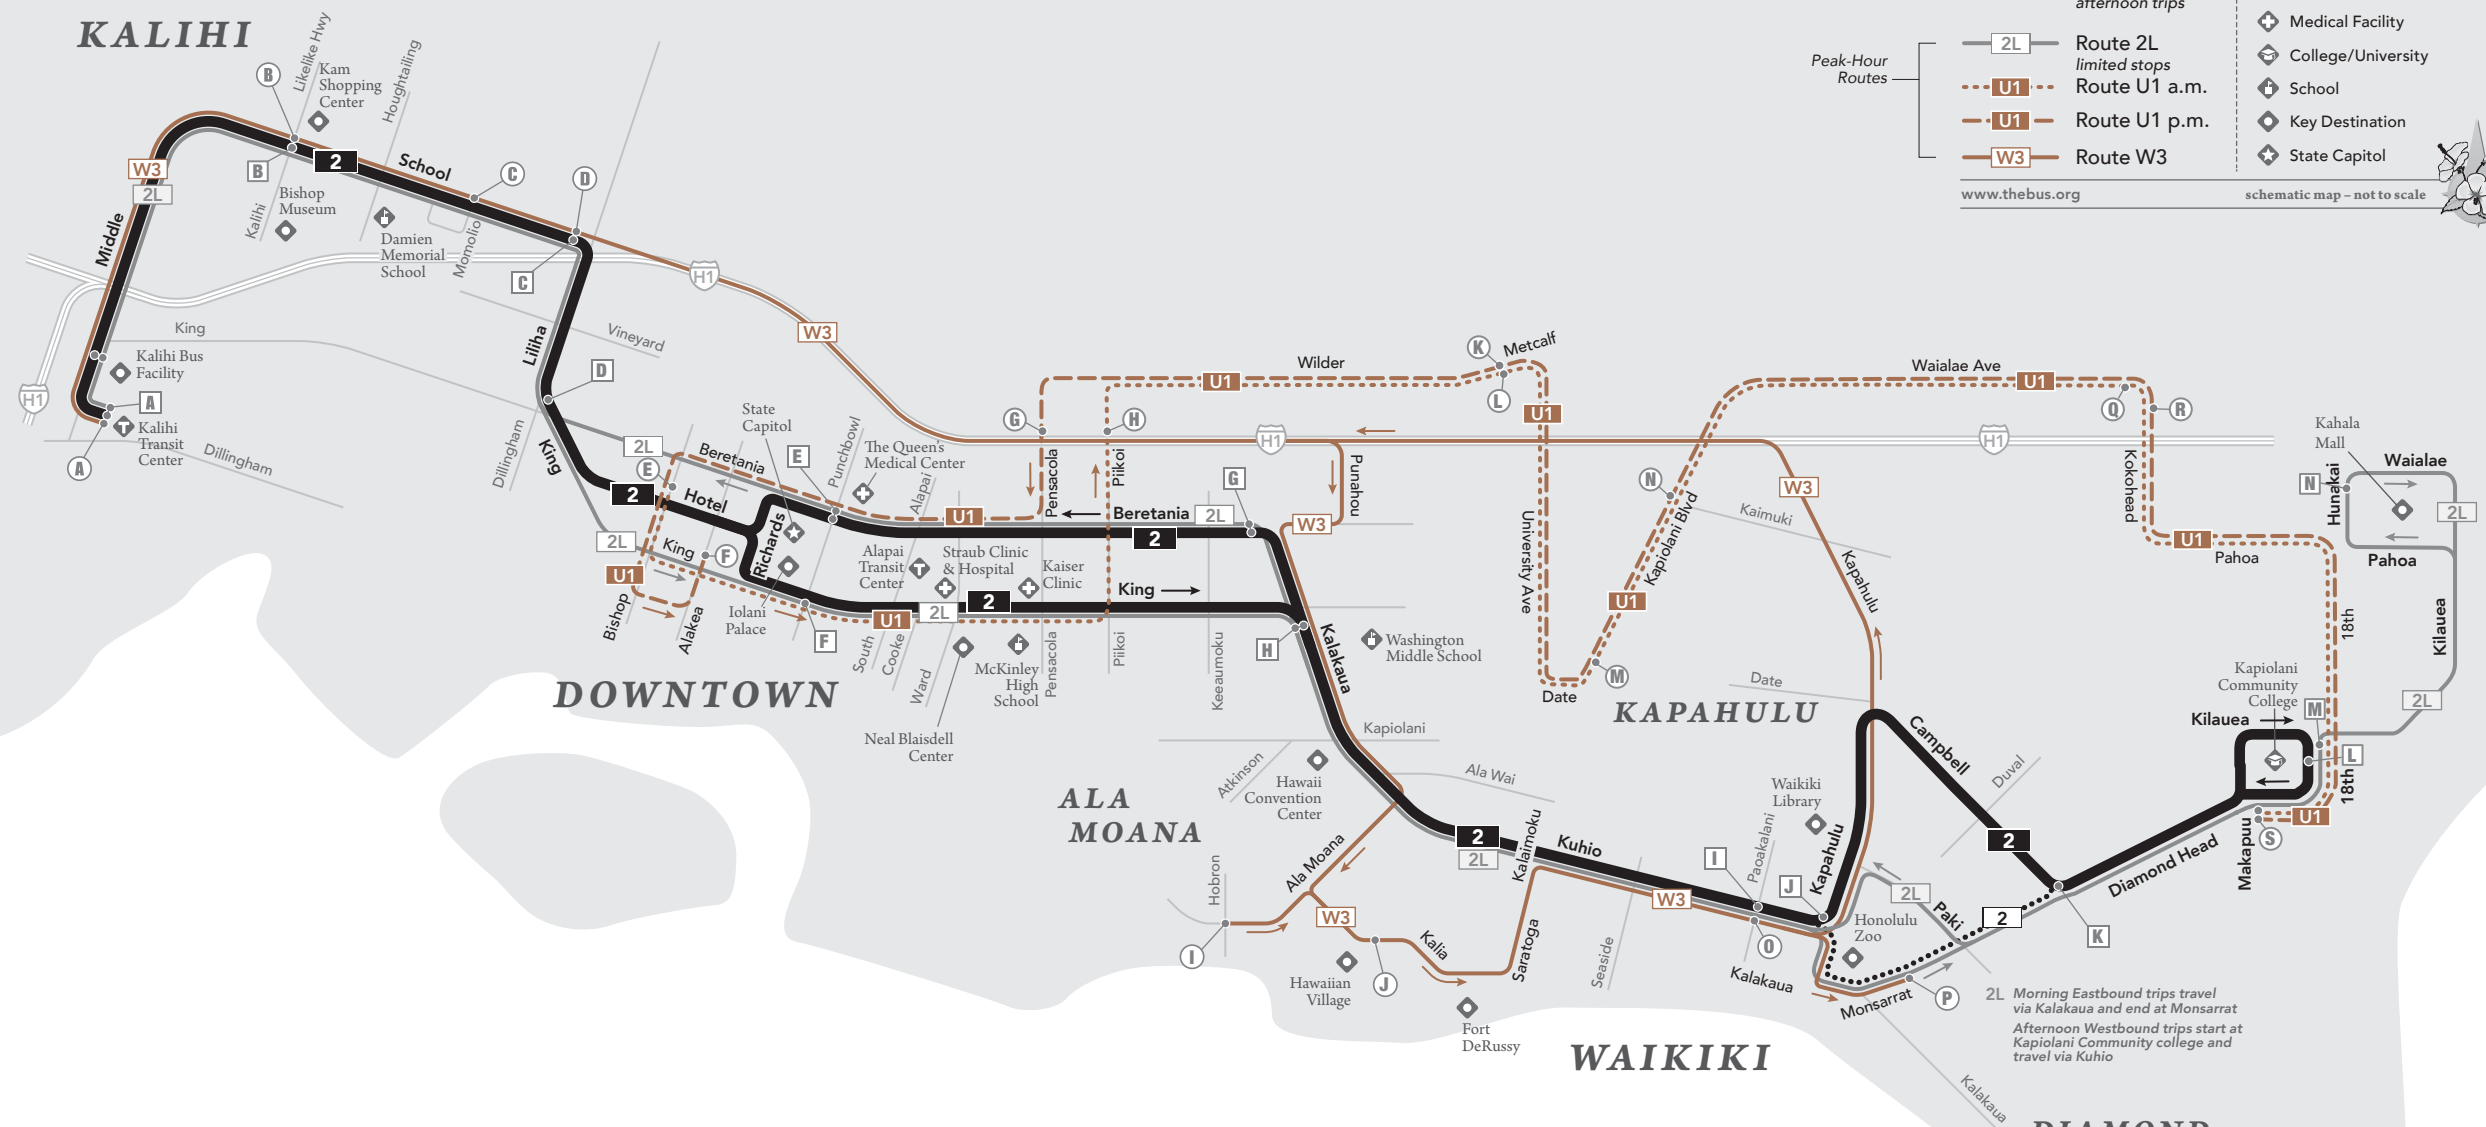

## Legend

- All-Day Route — **2** **Route 2**
- Peak-Hour Routes — **2L** **Route 2L limited stops**
- U1** **Route U1 a.m.**
- U1** **Route U1 p.m.**
- W3** **Route W3**
- A** Timepoint
- +** Transit Hub
- +** Medical Facility
- +** College/University
- +** School
- +** Key Destination
- +** State Capitol

www.thebus.org

schematic map - not to scale

2L Morning Eastbound trips travel via Kalakaua and end at Monsarrat  
 Afternoon Westbound trips start at Kapiolani Community college and travel via Kuhio