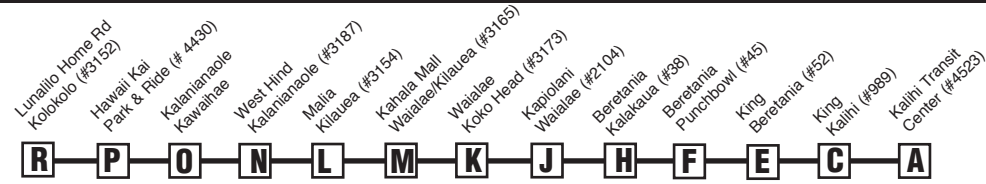

Route 1 Kaimuki - Kalihi Effective 3/6/17

State Holiday: Westbound - Hawaii Kai to Kalihi

R	P	O	N	L	M	K	J	H	F	E	C	A
.....	.....	.....	.....	.....	.....	.....	.....	.....	.....	.....	.....	.....
.....	.....	.....	.....	508a	511a	514a	519a	528a	536a	542a	548a	554a
500a	511a	520a	527a	.....	532a	535a	540a	549a	557a	603a	610a	616a
.....	.....	.....	.....	539a	542a	545a	550a	559a	606a	612a	619a	625a
529a	540a	549a	556a	.....	601a	605a	610a	619a	626a	632a	639a	645a
.....	.....	.....	.....	W 608a	612a	616a	621a	630a	637a	644a	651a	657a
.....	.....	.....	.....	618a	622a	626a	631a	640a	647a	654a	701a	708a
558a	609a	618a	626a	.....	631a	635a	640a	649a	657a	704a	711a	718a
.....	.....	.....	.....	636a	641a	645a	651a	700a	708a	715a	723a	730a
.....	.....	.....	.....	W 648a	652a	656a	702a	711a	720a	727a	735a	743a
627a	639a	648a	657a	.....	702a	706a	712a	721a	730a	737a	745a	753a
.....	.....	.....	.....	708a	712a	716a	722a	731a	740a	747a	755a	803a
.....	.....	.....	.....	W 718a	722a	726a	732a	741a	750a	757a	805a	813a
655a	707a	717a	727a	.....	732a	736a	742a	751a	800a	807a	815a	823a
.....	.....	.....	.....	738a	742a	746a	752a	801a	810a	817a	825a	833a
.....	.....	.....	.....	W 748a	752a	756a	802a	812a	821a	828a	836a	843a
724a	737a	747a	757a	.....	802a	806a	812a	822a	831a	838a	846a	853a
.....	.....	.....	.....	808a	812a	816a	823a	833a	842a	849a	857a	904a
.....	.....	.....	.....	818a	822a	826a	833a	843a	853a	900a	908a	915a
754a	807a	817a	827a	.....	832a	836a	843a	853a	903a	910a	918a	925a
.....	.....	.....	.....	838a	842a	846a	853a	903a	913a	920a	928a	935a
.....	.....	.....	.....	848a	852a	856a	903a	913a	923a	930a	938a	945a
824a	837a	847a	856a	.....	902a	906a	913a	923a	933a	941a	949a	956a
.....	.....	.....	.....	908a	912a	916a	923a	933a	943a	952a	959a	1006a
.....	.....	.....	.....	918a	922a	926a	933a	944a	954a	1003a	1010a	1017a
854a	907a	917a	926a	.....	932a	936a	943a	953a	1003a	1011a	1018a	1025a
.....	.....	.....	.....	939a	943a	947a	954a	1004a	1014a	1022a	1029a	1036a
.....	.....	.....	.....	950a	954a	958a	1005a	1015a	1025a	1033a	1040a	1047a
924a	938a	949a	958a	.....	1004a	1008a	1015a	1025a	1035a	1043a	1051a	1058a
.....	.....	.....	.....	1010a	1014a	1018a	1025a	1035a	1045a	1053a	1101a	1108a
.....	.....	.....	.....	1020a	1024a	1028a	1035a	1045a	1055a	1103a	1110a	1117a
953a	1007a	1018a	1027a	.....	1033a	1038a	1045a	1056a	1105a	1113a	1120a	1127a
.....	.....	.....	.....	1040a	1044a	1049a	1056a	1107a	1116a	1124a	1131a	1138a
.....	.....	.....	.....	1050a	1054a	1059a	1106a	1117a	1126a	1134a	1141a	1148a
1023a	1037a	1048a	1057a	.....	1104a	1109a	1116a	1127a	1136a	1143a	1150a	1157a
.....	.....	.....	.....	1111a	1115a	1120a	1127a	1137a	1146a	1154a	1201p	1208p
.....	.....	.....	.....	1120a	1124a	1129a	1136a	1146a	1156a	1204p	1211p	1218p
1053a	1107a	1118a	1127a	.....	1134a	1139a	1146a	1156a	1206p	1214p	1221p	1228p
.....	.....	.....	.....	1140a	1144a	1149a	1156a	1206p	1216p	1224p	1231p	1238p
.....	.....	.....	.....	1150a	1154a	1159a	1206p	1216p	1226p	1234p	1241p	1248p
1123a	1137a	1148a	1157a	.....	1204p	1209p	1216p	1226p	1235p	1243p	1250p	1257p
.....	.....	.....	.....	1209p	1214p	1218p	1225p	1235p	1244p	1252p	1259p	106p
.....	.....	.....	.....	1219p	1224p	1228p	1235p	1245p	1254p	102p	110p	117p