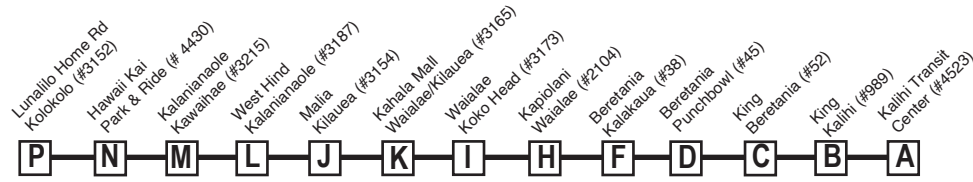

Route 1 Kaimuki - Kalihi

Effective 12/5/21

State Holiday: Westbound - Hawaii Kai to Kalihi

	P	N	M	L	J	K	I	H	F	D	C	B	A
1153a	1207p	1218p	1227p	.....	1233p	1237p	1244p	1254p	103p	111p	119p	126p	
.....	.....	.....	.....	1238p	1243p	1247p	1254p	104p	113p	121p	129p	136p	
.....	.....	.....	.....	1248p	1253p	1257p	104p	114p	123p	131p	139p	146p	
1223p	1237p	1247p	1256p	.....	102p	106p	113p	123p	132p	140p	148p	155p	
.....	.....	.....	.....	110p	114p	118p	125p	135p	144p	151p	159p	206p	
.....	.....	.....	.....	121p	125p	129p	136p	146p	155p	202p	210p	217p	
1259p	112p	121p	130p	.....	136p	140p	147p	157p	206p	213p	221p	228p	
.....	.....	.....	.....	143p	147p	151p	158p	208p	217p	224p	232p	239p	
.....	.....	.....	.....	153p	157p	201p	208p	218p	227p	234p	242p	249p	
130p	142p	151p	200p	.....	207p	211p	218p	228p	237p	244p	252p	259p	
.....	.....	.....	.....	214p	218p	222p	228p	238p	247p	254p	302p	309p	
.....	.....	.....	.....	224p	228p	232p	238p	248p	257p	304p	312p	319p	
200p	212p	221p	230p	.....	237p	241p	247p	257p	306p	313p	321p	328p	
.....	.....	.....	.....	243p	248p	252p	258p	308p	317p	324p	332p	340p	
.....	.....	.....	.....	253p	258p	302p	308p	318p	327p	335p	343p	351p	
230p	242p	252p	301p	.....	308p	312p	318p	327p	336p	344p	352p	400p	
.....	.....	.....	.....	315p	320p	324p	330p	339p	348p	356p	404p	412p	
.....	.....	.....	.....	327p	332p	336p	342p	351p	400p	408p	416p	423p	
303p	317p	328p	336p	.....	343p	347p	353p	402p	411p	419p	427p	434p	
.....	.....	.....	.....	349p	354p	358p	404p	413p	422p	430p	438p	445p	
.....	.....	.....	.....	401p	406p	410p	416p	425p	434p	442p	450p	457p	
338p	352p	403p	411p	.....	417p	421p	427p	436p	445p	452p	500p	507p	
.....	.....	.....	.....	424p	429p	433p	439p	448p	457p	504p	512p	520p	
.....	.....	.....	.....	436p	441p	445p	451p	500p	508p	515p	523p	531p	
413p	427p	438p	446p	.....	452p	456p	502p	511p	519p	526p	534p	542p	
.....	.....	.....	.....	500p	504p	508p	513p	522p	530p	537p	545p	553p	
.....	.....	.....	.....	512p	516p	520p	525p	534p	541p	548p	556p	604p	
448p	502p	512p	520p	.....	526p	530p	535p	544p	551p	558p	606p	614p	
.....	.....	.....	.....	534p	538p	542p	547p	556p	603p	610p	618p	626p	
.....	.....	.....	.....	546p	550p	554p	559p	608p	615p	622p	630p	638p	
524p	537p	547p	555p	.....	601p	605p	610p	619p	626p	633p	641p	649p	
.....	.....	.....	.....	612p	616p	620p	625p	634p	641p	648p	656p	703p	
555p	607p	616p	624p	.....	630p	634p	639p	648p	656p	703p	711p	718p	
.....	.....	.....	.....	641p	645p	649p	654p	703p	711p	718p	726p	733p	
625p	637p	646p	654p	.....	700p	704p	709p	718p	726p	733p	740p	747p	
656p	707p	716p	724p	.....	730p	734p	739p	748p	756p	803p	810p	817p	
726p	737p	746p	754p	.....	759p	803p	808p	817p	824p	831p	838p	845p	
801p	812p	821p	829p	.....	834p	838p	843p	852p	859p	906p	913p	920p	
836p	847p	856p	904p	.....	909p	913p	918p	927p	934p	941p	948p	955p	
.....	.....	.....	.....	915p	919p	923p	928p	937p	944p	950p	957p	1004p	
909p	920p	929p	937p	.....	942p	946p	951p	1000p	1007p	1013p	1020p	1027p	
.....	.....	.....	.....	1015p	1019p	1022p	1027p	1036p	1042p	1047p	1054p	1101p	
1019p	1030p	1039p	1046p	.....	1051p	1054p	1059p	1108p	1114p	1119p	1126p	1133p	
.....	.....	.....	.....	1117p	1121p	1124p	1129p	1137p	1142p	1147p	1154p	1201a	
1119p	1130p	1138p	1145p	.....	1149p	1152p	1157p	1205a	1210a	1215a	1222a	1229a	
.....	.....	.....	.....	1217a	1221a	1224a	1228a	1235a	1240a	1245a	1252a	1258a	
1219a	1230a	1238a	1245a	.....	1249a	1252a	1256a	102a	107a	112a	119a	125a