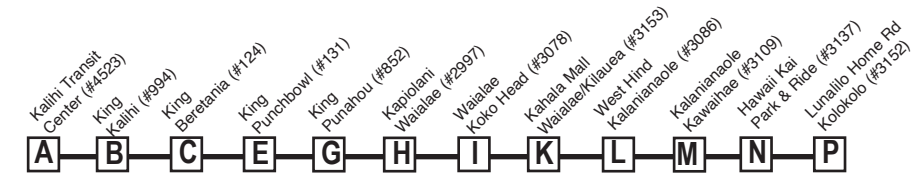

Route 1 Kaimuki - Kalihi

Effective 12/5/21

State Holiday: Eastbound - Kalihi to Hawaii Kai

414a	422a	429a	436a	444a	451a	456a	M 459a	.....	.....	.....	.....
428a	436a	443a	450a	458a	505a	510a	513a	518a	528a	535a	546a
442a	450a	457a	504a	512a	519a	524a	M 527a	.....	.....	.....	.....
456a	504a	511a	518a	526a	533a	538a	541a	547a	557a	605a	616a
511a	519a	526a	533a	541a	548a	553a	M 556a	.....	.....	.....	.....
525a	533a	540a	547a	555a	602a	607a	610a	616a	626a	635a	646a
538a	546a	553a	600a	608a	615a	620a	M 623a	.....	.....	.....	.....
553a	601a	608a	615a	623a	630a	635a	638a	644a	655a	705a	716a
608a	616a	623a	630a	638a	645a	651a	M 654a	.....	.....	.....	.....
622a	630a	637a	644a	652a	659a	705a	708a	714a	725a	735a	746a
637a	645a	652a	659a	707a	714a	720a	M 725a	.....	.....	.....	.....
651a	700a	707a	714a	722a	729a	735a	738a	744a	755a	805a	816a
701a	710a	717a	724a	732a	740a	746a	M 751a	.....	.....	.....	.....
711a	720a	727a	734a	742a	750a	756a	M 801a	.....	.....	.....	.....
721a	730a	737a	744a	753a	801a	807a	810a	816a	827a	835a	846a
730a	739a	746a	753a	802a	811a	817a	M 822a	.....	.....	.....	.....
739a	748a	755a	802a	812a	821a	827a	M 832a	.....	.....	.....	.....
748a	757a	804a	811a	821a	830a	836a	840a	846a	857a	905a	916a
759a	808a	815a	822a	832a	841a	847a	M 852a	.....	.....	.....	.....
809a	818a	825a	832a	842a	851a	857a	M 902a	.....	.....	.....	.....
818a	827a	834a	842a	852a	901a	907a	911a	917a	927a	935a	946a
827a	836a	843a	851a	901a	910a	916a	M 921a	.....	.....	.....	.....
835a	844a	852a	900a	910a	919a	925a	M 930a	.....	.....	.....	.....
844a	853a	901a	910a	920a	930a	937a	941a	947a	957a	1005a	1016a
853a	902a	910a	919a	930a	940a	947a	M 952a	.....	.....	.....	.....
903a	912a	920a	929a	940a	950a	957a	M1002a	.....	.....	.....	.....
912a	922a	930a	939a	950a	1000a	1007a	1011a	1017a	1027a	1035a	1046a
922a	932a	940a	949a	1000a	1010a	1017a	M1022a	.....	.....	.....	.....
932a	942a	950a	959a	1010a	1020a	1027a	M1032a	.....	.....	.....	.....
943a	953a	1001a	1009a	1020a	1030a	1037a	1041a	1047a	1057a	1105a	1116a
954a	1003a	1011a	1019a	1030a	1040a	1047a	M1052a	.....	.....	.....	.....
1004a	1013a	1021a	1029a	1040a	1050a	1057a	M1102a	.....	.....	.....	.....
1014a	1023a	1031a	1039a	1050a	1100a	1107a	1111a	1117a	1127a	1135a	1146a
1024a	1033a	1041a	1049a	1100a	1110a	1117a	M1122a	.....	.....	.....	.....
1034a	1043a	1051a	1059a	1110a	1120a	1127a	M1132a	.....	.....	.....	.....
1043a	1052a	1100a	1108a	1119a	1129a	1136a	1141a	1147a	1157a	1205p	1216p
1053a	1102a	1110a	1118a	1129a	1139a	1146a	M1151a	.....	.....	.....	.....
1103a	1112a	1120a	1128a	1139a	1149a	1156a	M1201p	.....	.....	.....	.....
1112a	1121a	1129a	1137a	1148a	1158a	1205p	1210p	1217p	1227p	1235p	1246p
1124a	1133a	1141a	1149a	1200p	1210p	1217p	M1222p	.....	.....	.....	.....
1136a	1145a	1153a	1201p	1212p	1222p	1229p	M1234p	.....	.....	.....	.....
1146a	1155a	1203p	1212p	1223p	1233p	1240p	1245p	1252p	102p	110p	121p
1156a	1205p	1213p	1222p	1233p	1244p	1251p	M1256p	.....	.....	.....	.....
1206p	1215p	1223p	1232p	1243p	1254p	101p	M 106p	.....	.....	.....	.....

Route 1 and 1L Destination Signs

ROUTE 1

Westbound:

To Kalihi Transit Center - 1 KALIHI TRANSIT CENTER

Eastbound: