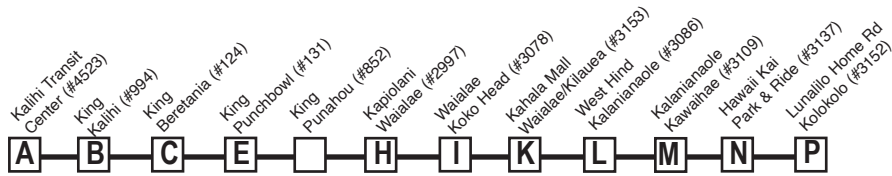

Route 1 Kaimuki - Kalihi

Effective 12/5/21

State Holiday: Eastbound - Kalihi to Hawaii Kai

1216p	1225p	1233p	1242p	1253p	104p	111p	115p	122p	132p	140p	151p
1226p	1235p	1243p	1252p	103p	114p	121p	M 126p	.....	.....	.....	.....
1236p	1245p	1253p	102p	113p	124p	131p	M 136p	.....	.....	.....	.....
1246p	1255p	103p	111p	122p	133p	140p	144p	151p	202p	210p	221p
1257p	106p	114p	122p	133p	143p	150p	M 155p	.....	.....	.....	.....
107p	116p	124p	132p	143p	153p	200p	M 205p	.....	.....	.....	.....
117p	126p	134p	142p	152p	202p	209p	213p	220p	231p	240p	252p
129p	138p	146p	154p	204p	214p	221p	M 225p	.....	.....	.....	.....
141p	150p	158p	206p	216p	226p	233p	M 237p	.....	.....	.....	.....
153p	202p	209p	217p	227p	237p	244p	248p	255p	306p	315p	328p
205p	214p	221p	229p	239p	249p	256p	M 300p	.....	.....	.....	.....
217p	226p	233p	241p	251p	301p	308p	M 312p	.....	.....	.....	.....
230p	239p	246p	253p	303p	313p	320p	324p	330p	341p	350p	403p
243p	251p	258p	305p	315p	325p	332p	M 336p	.....	.....	.....	.....
254p	302p	309p	316p	327p	337p	344p	M 348p	.....	.....	.....	.....
305p	313p	320p	327p	338p	348p	355p	359p	405p	416p	425p	438p
318p	326p	333p	340p	351p	401p	408p	M 412p	.....	.....	.....	.....
329p	338p	345p	352p	403p	413p	419p	M 423p	.....	.....	.....	.....
341p	350p	357p	404p	415p	425p	431p	435p	441p	452p	500p	513p
354p	403p	410p	417p	427p	437p	443p	M 447p	.....	.....	.....	.....
407p	416p	423p	430p	440p	450p	456p	M 500p	.....	.....	.....	.....
419p	428p	435p	442p	452p	501p	507p	511p	517p	528p	535p	546p
429p	438p	445p	452p	502p	511p	517p	M 522p	.....	.....	.....	.....
438p	447p	455p	502p	512p	521p	527p	M 532p	.....	.....	.....	.....
449p	458p	505p	512p	522p	531p	537p	541p	547p	558p	605p	616p
500p	509p	516p	523p	533p	542p	548p	A 553p	.....	.....	.....	.....
511p	519p	526p	533p	543p	552p	558p	M 603p	.....	.....	.....	.....
521p	529p	536p	543p	552p	601p	607p	611p	617p	628p	635p	646p
532p	540p	547p	554p	603p	612p	618p	M 623p	.....	.....	.....	.....
542p	550p	557p	604p	613p	622p	628p	A 633p	.....	.....	.....	.....
552p	600p	607p	614p	622p	631p	637p	641p	647p	658p	705p	718p
607p	615p	622p	629p	637p	646p	652p	A 657p	.....	.....	.....	.....
624p	632p	638p	644p	652p	701p	707p	711p	716p	728p	735p	748p
641p	649p	655p	701p	710p	719p	725p	A 730p	.....	.....	.....	.....
658p	706p	712p	718p	727p	736p	742p	746p	751p	803p	810p	823p
734p	742p	748p	754p	803p	812p	818p	822p	827p	838p	845p	856p
810p	818p	824p	830p	839p	848p	854p	M 859p	.....	.....	.....	.....
845p	853p	859p	905p	914p	923p	929p	933p	938p	948p	955p	1006p
919p	927p	933p	939p	948p	957p	1003p	M1008p	.....	.....	.....	.....
953p	1000p	1006p	1012p	1021p	1029p	1035p	1039p	1044p	1053p	1100p	1110p
1024p	1031p	1037p	1043p	1051p	1059p	1105p	M1110p	.....	.....	.....	.....
1057p	1104p	1110p	1116p	1123p	1131p	1136p	1139p	1144p	1153p	1200a	1210a
1128p	1135p	1141p	1147p	1154p	1202a	1207a	M1212a	.....	.....	.....	.....
1159p	1206a	1212a	1218a	1225a	1232a	1237a	1240a	1245a	1254a	100a	110a

Route 1 and 1L Destination Signs

ROUTE 1

Westbound:

To Kalihi Transit Center - 1 KALIHI TRANSIT CENTER

Eastbound:

To Malia/Kilauea: 1 KAHALA MALL

To Lunalilo Home Rd opposite Kolokolo - 1 HAWAII KAI

ROUTE 1L

Westbound: