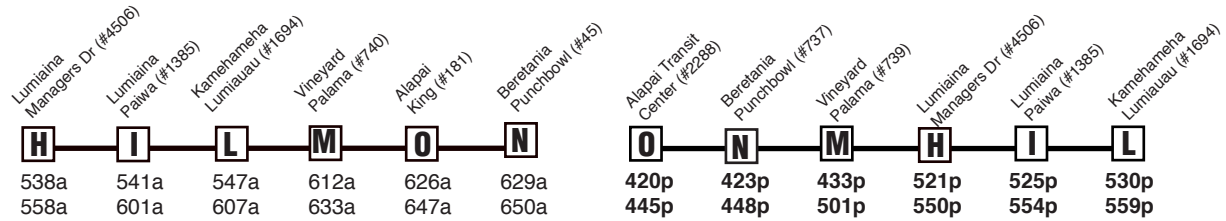

Route 103 Paiwa - Waikele Express Effective 12/5/16

Weekdays Only AM: To Downtown **PM: To Waikele**

State Holiday AM: To Downtown **PM: To Waikele**

Route 103 Destination Signs

AM: 103 EXPRESS DOWNTOWN
 PM: 103 EXPRESS WAIKELE

Bold indicates PM service.
Schedule to change without notice.
All buses are lift and bicycle rack equipped.