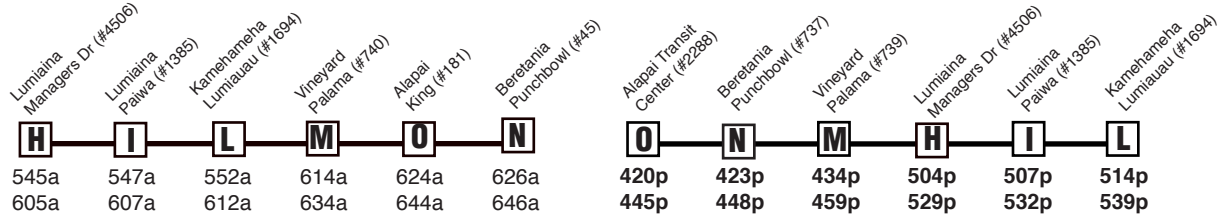

Route 103 Paiwa - Waikele Express Effective 12/5/16

Weekdays Only AM: To Downtown **PM: To Waikele**

State Holiday AM: To Downtown **PM: To Waikele**

Route 103 Destination Signs

AM: 103 EXPRESS DOWNTOWN
 PM: 103 EXPRESS WAIKELE

Bold indicates PM service.
Schedule to change without notice.
All buses are lift and bicycle rack equipped.