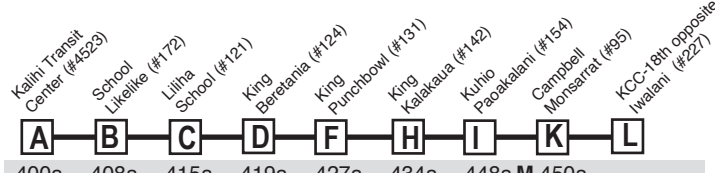

Route 2 Waikiki-School-Middle

Revised 3/9/23

Sunday: Eastbound to Waikiki/Kapiolani Community College

A	B	C	D	F	H	I	K	L
400a	408a	415a	419a	427a	434a	448a	M 450a	.....
445a	453a	500a	505a	513a	521a	535a	541a	546a
455a	504a	511a	516a	524a	532a	546a	552a	557a
515a	525a	532a	537a	545a	553a	608a	614a	619a
525a	535a	542a	547a	555a	603a	618a	624a	629a
540a	550a	557a	602a	611a	620a	635a	641a	646a
556a	607a	614a	619a	628a	637a	652a	658a	703a
610a	622a	629a	634a	643a	652a	707a	713a	718a
622a	634a	641a	646a	655a	704a	719a	725a	730a
634a	646a	653a	658a	707a	716a	731a	737a	742a
645a	657a	705a	710a	719a	728a	743a	749a	754a
658a	710a	718a	723a	732a	741a	756a	802a	807a
710a	722a	730a	735a	744a	753a	809a	815a	820a
725a	737a	745a	750a	759a	808a	824a	830a	835a
740a	752a	800a	805a	814a	823a	839a	845a	850a
755a	807a	815a	820a	829a	838a	854a	900a	905a
810a	822a	830a	835a	844a	853a	909a	915a	920a
822a	834a	842a	847a	856a	905a	921a	927a	932a
834a	846a	854a	859a	908a	917a	933a	939a	944a
846a	858a	906a	911a	920a	929a	945a	951a	956a
858a	910a	918a	923a	932a	941a	957a	1004a	1009a
910a	922a	930a	935a	944a	953a	1009a	1016a	1021a
922a	934a	942a	947a	956a	1005a	1021a	1028a	1033a
934a	946a	954a	959a	1009a	1018a	1034a	1041a	1046a
946a	958a	1006a	1011a	1021a	1030a	1046a	1053a	1058a
958a	1010a	1018a	1023a	1033a	1042a	1058a	1105a	1110a
1010a	1022a	1030a	1035a	1045a	1054a	1110a	1117a	1122a
1022a	1034a	1042a	1047a	1057a	1106a	1122a	1129a	1134a
1034a	1046a	1054a	1059a	1109a	1118a	1134a	1141a	1146a
1046a	1058a	1106a	1111a	1121a	1130a	1146a	1153a	1158a
1058a	1110a	1118a	1123a	1133a	1142a	1158a	1205p	1210p
1110a	1122a	1130a	1135a	1145a	1154a	1211p	1218p	1223p
1122a	1134a	1142a	1147a	1157a	1206p	1223p	1230p	1235p
1134a	1146a	1154a	1159a	1209p	1218p	1235p	1242p	1247p
1146a	1158a	1205p	1209p	1219p	1228p	1245p	1252p	1257p
1158a	1210p	1217p	1221p	1231p	1240p	1257p	104p	109p
1210p	1222p	1229p	1233p	1243p	1252p	109p	116p	121p
1222p	1234p	1241p	1245p	1255p	104p	121p	128p	133p
1234p	1246p	1253p	1257p	107p	116p	133p	140p	145p
1246p	1258p	105p	109p	119p	128p	145p	152p	157p
1258p	110p	117p	121p	131p	140p	157p	204p	209p
110p	122p	129p	133p	143p	152p	209p	216p	221p
122p	134p	141p	145p	155p	204p	221p	228p	233p
134p	146p	153p	157p	207p	216p	233p	240p	245p
146p	158p	205p	209p	219p	228p	245p	252p	257p
158p	210p	217p	221p	231p	240p	257p	304p	309p
210p	222p	229p	233p	243p	252p	310p	317p	322p
222p	234p	241p	245p	255p	304p	322p	329p	334p
234p	246p	253p	257p	306p	315p	333p	340p	345p
246p	258p	305p	309p	318p	327p	345p	352p	357p
258p	310p	317p	321p	330p	339p	357p	404p	409p
310p	322p	329p	333p	342p	351p	409p	416p	421p
325p	337p	344p	348p	357p	406p	424p	431p	436p
340p	352p	359p	403p	412p	421p	439p	446p	451p
355p	407p	414p	418p	427p	436p	454p	501p	506p
410p	422p	429p	433p	442p	451p	509p	516p	521p
430p	442p	449p	453p	502p	511p	529p	536p	541p
450p	502p	509p	513p	522p	531p	549p	556p	601p
510p	522p	529p	533p	542p	551p	609p	616p	621p
530p	542p	549p	553p	602p	611p	628p	635p	640p
550p	602p	609p	613p	621p	630p	647p	654p	659p