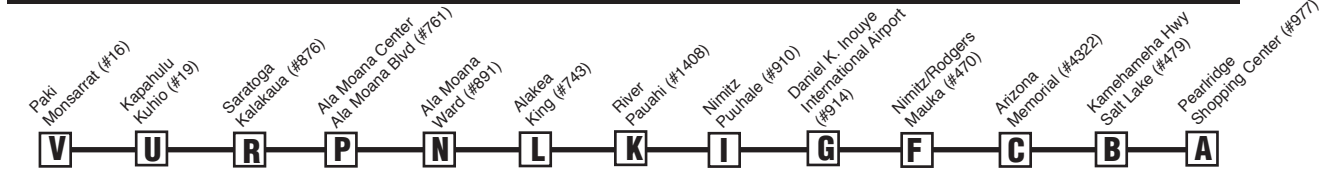

Route 20 Waikiki - Pearlridge Effective 3/3/19

Sunday: Westbound from Waikiki to Daniel K. Inouye International Airport/Pearlridge

602a	604a	615a	621a	626a	634a	639a	646a	659a	702a	X 714a	715a	720a
702a	705a	716a	722a	727a	735a	740a	747a	800a	803a	X 815a	816a	821a
801a	804a	820a	828a	834a	842a	847a	854a	908a	911a	X 925a	926a	932a
850a	853a	909a	917a	923a	931a	936a	946a	1001a	1004a	X 1018a	1019a	1025a
940a	943a	959a	1007a	1013a	1021a	1026a	1036a	1051a	1054a	X 1108a	1109a	1115a
1030a	1033a	1049a	1057a	1103a	1111a	1116a	1126a	1141a	1144a	X 1158a	1159a	1205p
1120a	1123a	1139a	1147a	1153a	1201p	1206p	1216p	1231p	1234p	X 1248p	1249p	1255p
1210p	1213p	1229p	1237p	1243p	1251p	1256p	106p	121p	124p	X 138p	139p	145p
100p	103p	119p	127p	133p	141p	146p	156p	211p	214p	X 228p	229p	235p
150p	153p	209p	217p	223p	231p	236p	246p	301p	304p	.....	315p	321p
240p	243p	259p	307p	313p	321p	326p	336p	351p	354p	.....	405p	411p
330p	333p	349p	357p	403p	411p	416p	426p	441p	444p	.....	455p	501p
420p	423p	439p	447p	453p	501p	506p	516p	531p	534p	.....	545p	PM 551p
517p	520p	531p	537p	542p	550p	555p	605p	620p	623p	.....	634p	PM 639p

State Holiday

602a	605a	616a	622a	627a	635a	640a	647a	700a	703a	715a	716a	PM 721a
KK 702a	705a	716a	722a	727a	735a	740a	747a	800a	803a	815a	816a	821a
800a	803a	819a	827a	833a	841a	846a	853a	907a	910a	924a	925a	931a
850a	853a	909a	917a	923a	931a	936a	946a	1001a	1004a	1018a	1019a	1025a
940a	943a	959a	1007a	1013a	1021a	1026a	1036a	1051a	1054a	1108a	1109a	1115a
1030a	1033a	1049a	1057a	1103a	1111a	1116a	1126a	1141a	1144a	1158a	1159a	1205p
1120a	1123a	1139a	1147a	1153a	1201p	1206p	1216p	1231p	1234p	1248p	1249p	1255p
1210p	1213p	1229p	1237p	1243p	1251p	1256p	106p	121p	124p	138p	139p	145p
100p	103p	119p	127p	133p	141p	146p	156p	211p	214p	228p	229p	235p
150p	153p	209p	217p	223p	231p	236p	246p	301p	304p	.....	315p	321p
240p	243p	259p	307p	313p	321p	326p	336p	351p	354p	.....	405p	411p
338p	341p	357p	405p	411p	419p	424p	434p	449p	452p	.....	503p	509p
420p	423p	439p	447p	453p	501p	506p	516p	531p	534p	.....	545p	PM 551p
517p	520p	531p	537p	542p	550p	555p	605p	620p	623p	.....	634p	PM 639p

Route 20 Destination Signs

Westbound to Airport/Pearlridge:
20 Airport Arizona Memorial Aloha Stadium Pearlridge

Eastbound to Waikiki:
20 Waikiki Beach and Hotels

Route 20 Symbols

- **P** - Arrives at Paki/Kapahulu 1 minute later
- **PM** - Arrives at Pali Momi/Kamehameha Hwy 2-3 minutes later
- **X** - Does not enter Arizona Memorial Parking Lot on New Year's Day, Thanksgiving Day and Christmas Day. Times at Kamehameha Hwy/Salt Lake Blvd and at Pearlridge Shopping Center will arrive 4 minutes earlier.
- **KK** - Begins at Kapahulu/Kalakaua 6 minutes earlier enroute to Paki/Poni Moi and Paki/Monsarrat

NOTE - Numbers next to timepoints are **HEA** (Honolulu Estimated Arrival) stop numbers. Go to the **HEA** website at <http://hea.thebus.org>.

Bold indicates PM service.
Schedule to change without notice.
All buses are lift and bicycle rack equipped.