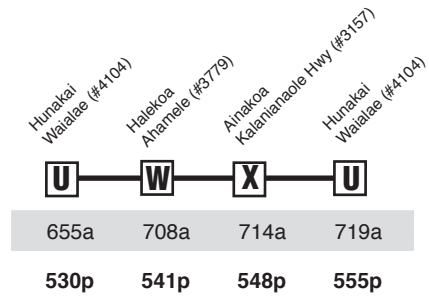

Route 234 - Kahala Mall - Waialae Nui Effective 5/30/21

Weekday Only: To Waialae Nui

Route 234 Destination Signs

Westbound: 234 WAIALAE NUI
234 KAHALA MALL

NOTE - Numbers next to timepoints are **HEA** (Honolulu Estimated Arrival) stop numbers.
Go to the **HEA** website at <http://hea.thebus.org>.

Bold indicates PM service.
Schedule to change without notice.
All buses are lift and bicycle rack equipped.