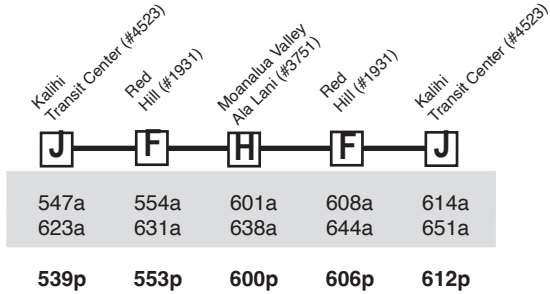

Route 302 Moanalua Valley - Kalihi Transit Center Effective 12/5/21

Weekday Only: To Moanalua Valley/Red Hill/Kalihi

Route 302 Destination Signs

To Moanalua Valley: 302 MOANALUA VALLEY

To Kalihi Transit Center: 302 KALIHI TRANSIT CTR

NOTE - Numbers next to timepoints are **HEA** (Honolulu Estimated Arrival) stop numbers. Go to the **HEA** website at <http://hea.thebus.org>.

Bold indicates PM service.
Schedule to change without notice.
All buses are lift and bicycle rack equipped.