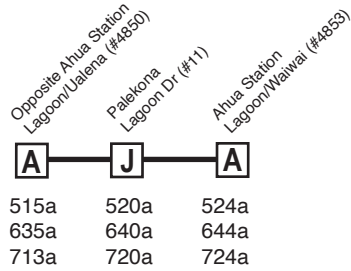

Route 317 Ahua - Lagoon

Effective 5/31/26

A.M. Weekday: To/From Ahua Lagoon Drive Station and Palekona St

P.M. Weekday: To/From Ahua Lagoon Drive Station and Palekona St

Route 317 Destination Signs

Westbound:

To Palekona/Lagoon Dr: 317 LAGOON DRIVE

Eastbound:

To Ahua Lagoon Drive Station: 317 AHUA LAGOON DRIVE SKYLINE STATION

NOTE - Numbers next to timepoints are **HEA** (Honolulu Estimated Arrival) stop numbers. Go to the **HEA** website at <http://hea.thebus.org>.

Bold indicates PM service.
Schedule to change without notice.
All buses are lift and bicycle rack equipped.