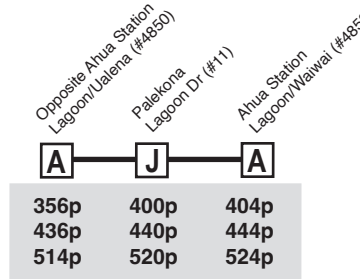

Route 317 Ahua - Lagoon

Effective 5/31/26

A.M. Weekday: To/From Ahua Lagoon Drive Station and Palekona St

P.M. Weekday: To/From Ahua Lagoon Drive Station and Palekona St

Route 317 Destination Signs

Westbound:

To Palekona/Lagoon Dr: 317 LAGOON DRIVE

Eastbound:

To Ahua Lagoon Drive Station: 317 AHUA LAGOON DRIVE SKYLINE STATION

NOTE - Numbers next to timepoints are **HEA** (Honolulu Estimated Arrival) stop numbers. Go to the **HEA** website at <http://hea.thebus.org>.

Bold indicates PM service.
Schedule to change without notice.
All buses are lift and bicycle rack equipped.