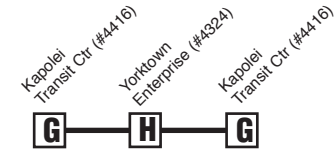

# Route 415 Kapolei Transit Center - Kalaeloa

**Weekday and State Holiday: To Kapolei/Kalaeloa** **Effective 6/2/14**

500a	510a	520a
530a	540a	550a
605a	615a	625a

<b>515p</b>	<b>528p</b>	<b>541p</b>
<b>545p</b>	<b>558p</b>	<b>611p</b>
<b>615p</b>	<b>628p</b>	<b>641p</b>

## Route 415 Destination Signs

To Yorktown/Enterprise: 415 Kalaeloa  
 To Kapolei Transit Center: 415 Kapolei Transit Center

**NOTE** - Numbers next to timepoints are **HEA** (Honolulu Estimated Arrival) stop numbers. Go to the **HEA** website at <http://hea.thebus.org>.