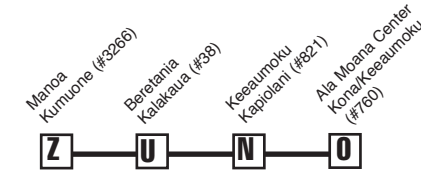

# Route 5 Ala Moana - Manoa

Effective 5/26/13

## Weekday:

Eastbound to Manoa

Westbound to Ala Moana

O	P	S	Z
.....	.....	536a	550a
612a	615a	618a	632a
635a	638a	641a	655a
657a	700a	703a	718a
728a	732a	736a	754a
755a	759a	803a	821a
900a	904a	908a	925a
1000a	1004a	1007a	1023a
1055a	1059a	1102a	1118a
1150a	1154a	1157a	1213p
1245p	1249p	1252p	108p
140p	144p	147p	203p
235p	239p	242p	258p
341p	345p	349p	407p
446p	450p	454p	512p
551p	555p	559p	616p
650p	654p	657p	711p
740p	743p	746p	800p
830p	833p	836p	850p
920p	923p	926p	940p

## Route 5 Destination Signs

Eastbound

To Manoa Rd/Kumuone: 5 Manoa Valley

Westbound

To Ala Moana Center: 5 Ala Moana Center

**NOTE** - Numbers next to timepoints are **HEA**

(Honolulu Estimated Arrival) stop numbers.