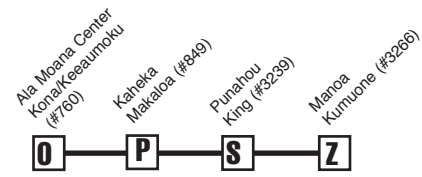

# Route 5 Ala Moana - Manoa

Effective 5/26/13

## Weekday:

Eastbound to Manoa

Westbound to Ala Moana

O	P	S	Z
.....	.....	536a	550a
612a	615a	618a	632a
635a	638a	641a	655a
657a	700a	703a	718a
728a	732a	736a	754a
755a	759a	803a	821a
900a	904a	908a	925a
1000a	1004a	1007a	1023a
1055a	1059a	1102a	1118a
1150a	1154a	1157a	1213p
1245p	1249p	1252p	108p
140p	144p	147p	203p
235p	239p	242p	258p
341p	345p	349p	407p
446p	450p	454p	512p
551p	555p	559p	616p
650p	654p	657p	711p
740p	743p	746p	800p
830p	833p	836p	850p
920p	923p	926p	940p

## Route 5 Destination Signs

Eastbound

To Manoa Rd/Kumuone: 5 Manoa Valley

Westbound

To Ala Moana Center: 5 Ala Moana Center

**NOTE** - Numbers next to timepoints are **HEA**

(Honolulu Estimated Arrival) stop numbers.