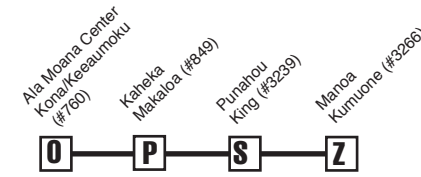

Route 5 Ala Moana - Manoa

Effective 5/26/13

Weekday:

Eastbound to Manoa

Westbound to Ala Moana

.....	536a	550a
612a	615a	618a	632a
635a	638a	641a	655a
657a	700a	703a	718a
728a	732a	736a	754a
755a	759a	803a	821a
900a	904a	908a	925a
1000a	1004a	1007a	1023a
1055a	1059a	1102a	1118a
1150a	1154a	1157a	1213p
1245p	1249p	1252p	108p
140p	144p	147p	203p
235p	239p	242p	258p
341p	345p	349p	407p
446p	450p	454p	512p
551p	555p	559p	616p
650p	654p	657p	711p
740p	743p	746p	800p
830p	833p	836p	850p
920p	923p	926p	940p

Saturday/State Holiday:

Eastbound to Manoa

Westbound to Ala Moana

.....	536a	550a
612a	615a	618a	634a
657a	701a	704a	720a
750a	754a	757a	813a
843a	847a	850a	906a
938a	942a	945a	1001a
1033a	1037a	1040a	1056a
1128a	1132a	1135a	1151a
1223p	1227p	1230p	1246p
118p	122p	125p	141p
213p	217p	220p	236p
308p	312p	315p	331p
403p	407p	410p	426p
458p	502p	505p	521p
553p	557p	600p	616p
648p	652p	655p	711p
740p	744p	747p	802p
830p	833p	836p	850p
920p	923p	926p	940p

Route 5 Destination Signs

Eastbound

To Manoa Rd/Kumuone: 5 Manoa Valley

Westbound

To Ala Moana Center: 5 Ala Moana Center

NOTE - Numbers next to timepoints are **HEA**

(Honolulu Estimated Arrival) stop numbers.