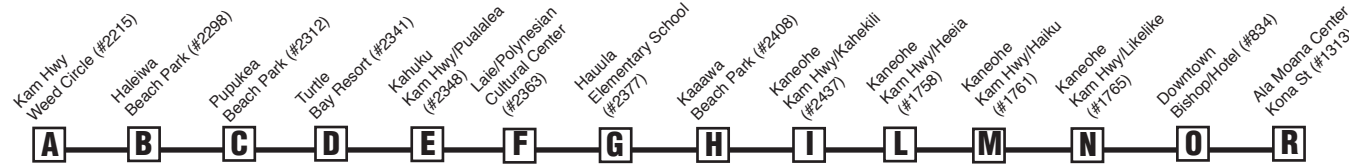

Route 55 - Honolulu - Kaneohe - Haleiwa

Effective 6/4/17

Sunday: Eastbound Via Kamehameha Hwy/Pali Hwy to Downtown/Ala Moana Center

540a	545a	553a	606a	616a	624a	631a	649a	703a	714a	716a	725a	747a	803a
630a	635a	643a	656a	706a	714a	721a	739a	753a	804a	806a	815a	837a	853a
710a	715a	723a	736a	746a	757a	804a	822a	836a	847a	849a	858a	920a	936a
750a	755a	803a	816a	826a	837a	844a	902a	916a	927a	929a	938a	1003a	1019a
830a	835a	843a	856a	906a	917a	924a	942a	956a	1007a	1009a	1018a	1043a	1059a
910a	915a	923a	936a	946a	957a	1004a	1022a	1036a	1047a	1049a	1058a	1123a	1139a
950a	956a	1006a	1020a	1030a	1041a	1048a	1103a	1117a	1128a	1130a	1141a	1206p	1222p
1035a	1044a	1054a	1111a	1121a	1132a	1139a	1200p	1216p	1227p	1230p	1241p	104p	118p
1110a	1119a	1129a	1146a	1156a	1207p	1214p	1235p	1251p	102p	105p	116p	139p	153p
1150a	1159a	1217p	1234p	1244p	1255p	102p	122p	135p	145p	148p	159p	222p	236p
1230p	1239p	1257p	116p	126p	136p	143p	203p	216p	226p	229p	240p	303p	317p
110p	119p	137p	156p	206p	216p	223p	243p	256p	305p	308p	317p	340p	354p
150p	159p	217p	236p	246p	256p	303p	318p	331p	339p	342p	351p	414p	428p
230p	238p	256p	313p	321p	331p	338p	353p	406p	417p	420p	429p	452p	506p
310p	318p	336p	353p	401p	411p	418p	438p	451p	502p	505p	514p	537p	551p
350p	358p	416p	433p	441p	451p	458p	518p	531p	542p	545p	554p	617p	631p
430p	438p	456p	513p	521p	531p	537p	553p	606p	617p	620p	629p	652p	706p
530p	538p	549p	605p	612p	622p	628p	644p	657p	708p	711p	720p	743p	757p
630p	638p	649p	705p	712p	722p	728p	744p	757p	808p	811p	820p	842p	856p
730p	737p	748p	802p	809p	819p	825p	841p	854p	905p	905p	912p	934p	948p
830p	837p	846p	900p	908p	917p	923p	938p	949p	1000p	1000p	1007p	1027p	1041p
950p	956p	1005p	1018p	1026p	1035p	1041p	1056p	1107p	1118p	1118p	1125p	1145p	1159p

Route 55 Destination Signs:

Westbound:
To Haleiwa - 55 KANEOHE - NORTH SHORE HALEIWA
Eastbound:
From Haleiwa to Ala Moana Center-Kona Street - 55
HONOLULU Ala Moana Center

Route 55 Symbols:

- - Begins at Alakea/Nimitz 1 minute earlier
- - Last stop is at Kona/Kona Iki (HEA bus stop #847)

NOTE: P.M. school trips subject to change based on school dismissal times.

NOTE - Numbers next to timepoints are HEA (Honolulu Estimated Arrival) stop numbers.
Go to the HEA website at <http://hea.thebus.org>.

Bold indicates PM service.
Schedule to change without notice.
All buses are lift and bicycle rack

State Holiday