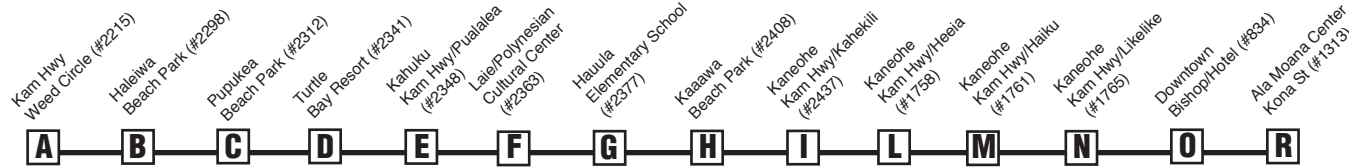

Route 55 - Honolulu - Kaneohe - Haleiwa

Effective 6/4/17

Weekday: Eastbound Via Kamehameha Hwy/Pali Hwy to Downtown/Ala Moana Center

.....	.....	.....	.....	.....	.....	.....	.....	.....	446a	455a	459a	507a	540a	554a
.....	.....	.....	.....	.....	.....	.....	.....	.....	521a	530a	534a	542a	615a	629a
.....	.....	.....	.....	.....	.....	.....	.....	.....	.....	555a	559a	607a	640a	654a
.....	.....	.....	.....	.....	.....	.....	.....	.....	601a	610a	614a	622a	655a	709a
.....	.....	.....	.....	.....	.....	.....	.....	.....	625a	634a	638a	646a	719a	733a
515a	519a	528a	543a	550a	559a	606a	621a	636a	645a	649a	657a	730a	744a	744a
547a	551a	600a	615a	622a	631a	638a	653a	708a	720a	724a	732a	805a	819a	819a
610a	614a	624a	639a	646a	655a	702a	717a	732a	744a	748a	757a	830a	844a	844a
635a	639a	649a	704a	711a	720a	727a	742a	757a	808a	812a	821a	848a	902a	902a
705a	709a	719a	735a	743a	755a	802a	817a	832a	842a	846a	855a	920a	937a	937a
740a	744a	754a	810a	818a	828a	835a	850a	905a	915a	919a	928a	953a	1010a	1010a
815a	820a	830a	846a	854a	904a	911a	926a	941a	951a	955a	1004a	1029a	1046a	1046a
850a	855a	905a	921a	929a	939a	946a	1001a	1016a	1026a	1032a	1042a	1107a	1124a	1124a
927a	932a	942a	958a	1006a	1016a	1023a	1038a	1053a	1103a	1109a	1119a	1144a	1201p	1201p
1001a	1007a	1018a	1034a	1052a	1059a	1114a	1129a	1139a	1145a	1156a	1221p	1238p	1238p	1238p
1036a	1042a	1053a	1109a	1117a	1127a	1134a	1149a	1204p	1214p	1220p	1231p	1256p	1113p	1113p
1110a	1116a	1127a	1143a	1151a	1201p	1208p	1223p	1238p	1248p	1254p	105p	130p	147p	147p
1145a	1152a	1203p	1219p	1227p	1237p	1244p	1259p	116p	126p	132p	143p	208p	225p	225p
1215p	1222p	1233p	1250p	1258p	111p	119p	134p	151p	201p	207p	218p	243p	300p	300p
1248p	1255p	108p	125p	146p	154p	209p	226p	236p	242p	253p	318p	335p	335p	335p
Wed School Day Only														
124p	131p	144p	201p	209p	222p	230p	247p	304p	314p	320p	331p	356p	413p	413p
159p	206p	219p	236p	244p	257p	305p	322p	339p	349p	355p	406p	431p	448p	448p
Mo-Tu-Th-Fr School Day Only														
235p	242p	255p	312p	320p	333p	341p	358p	415p	425p	429p	438p	503p	520p	520p
310p	317p	330p	347p	355p	408p	416p	433p	448p	456p	500p	509p	534p	551p	551p
345p	352p	405p	422p	430p	441p	449p	506p	521p	529p	533p	542p	606p	623p	623p
420p	427p	440p	457p	505p	516p	524p	540p	555p	603p	606p	615p	639p	654p	654p
455p	502p	515p	532p	540p	551p	558p	612p	627p	635p	638p	647p	711p	725p	725p
530p	537p	549p	604p	612p	623p	630p	644p	658p	706p	709p	718p	740p	754p	754p
615p	620p	632p	647p	655p	704p	711p	725p	739p	747p	750p	758p	820p	834p	834p
700p	705p	715p	729p	737p	746p	753p	807p	821p	829p	832p	840p	902p	916p	916p
750p	755p	805p	819p	827p	836p	843p	857p	910p	918p	921p	927p	949p	1000p	1000p
840p	845p	855p	909p	916p	925p	932p	946p	958p	1006p	1009p	1015p	1037p	1048p	1048p
935p	940p	950p	1004p	1011p	1018p	1023p	1037p	1049p	1057p	1100p	1106p	1128p	1139p	1139p

Saturday