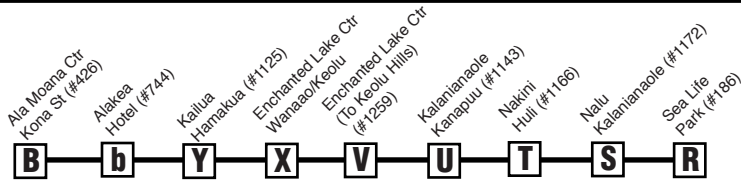

Route 57/57A Destination Signs

- Westbound to Sea Life Park: 57 Kailua Sea Life Park
- Westbound to Waimanalo: 57 Kailua Waimanalo
- Westbound to Keolu/Hele (Enchanted Lake): 57A Kailua Keolu Drive
- Eastbound to Bishop/King: 57 or 57A Downtown Bishop Street
- Eastbound to Ala Moana Center: 57 or 57A Honolulu Ala Moana

Routes 57/57A Symbols

- ▲ - Starts at Alakea/King 1-2 minutes earlier; ends at Bishop/King 1-2 minutes later
- * - Does not service Keolu Hills
- - Terminates Huli/Kalaniana'ole Hwy 3-5 minutes later

NOTE - Numbers next to timepoints are **HEA** (Honolulu Estimated Arrival) stop numbers. Go to the **HEA** website at <http://hea.thebus.org>.

Bold indicates PM service.
Schedule to change without notice.
All buses are lift and bicycle rack equipped.

Route 57 Kailua - Waimanalo - Sea Life Park

Route 57A Kailua - Enchanted Lake

Effective 6/4/17

State Holiday: Westbound: Via Pali Hwy to Kailua/Sea Life Park Eastbound: Via Pali Hwy to Ala Moana Ctr