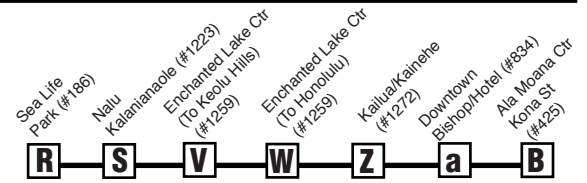

Bold indicates PM service.
Schedule to change without notice.
All buses are lift and bicycle rack equipped.

Route 57 Kailua - Waimanalo - Sea Life Park

Route 57A Kailua - Enchanted Lake

Effective 6/4/17

State Holiday: Westbound: Via Pali Hwy to Kailua/Sea Life Park Eastbound: Via Pali Hwy to Ala Moana Ctr