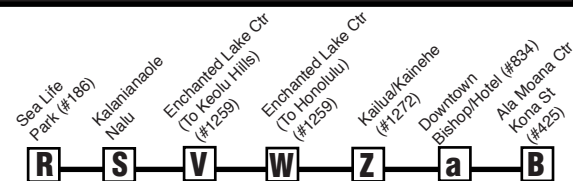

Bold indicates PM service.
Schedule to change without notice.
All buses are lift and bicycle rack equipped.

Route 57 Kailua - Waimanalo - Sea Life Park

Route 57A Kailua - Enchanted Lake

Effective 3/4/18

State Holiday: Westbound: Via Pali Hwy to Kailua/Sea Life Park Eastbound: Via Pali Hwy to Ala Moana Ctr