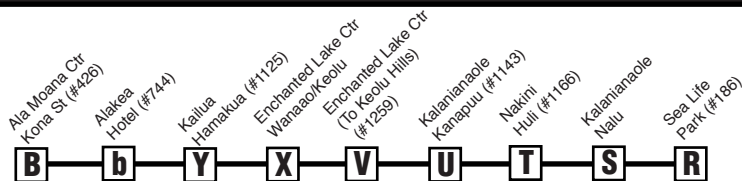

Routes 57/57A Symbols

- ▲ - Starts at Alakea/King 1-2 minutes earlier; ends at Bishop/King 1-2 minutes later
- * - Does not service Keolu Hills
- - Terminates Huli/Kalaniana'ole Hwy 3-5 minutes later

NOTE - Numbers next to timepoints are **HEA** (Honolulu Estimated Arrival) stop numbers. Go to the **HEA** website at <http://hea.thebus.org>.

Bold indicates PM service.
Schedule to change without notice.
All buses are lift and bicycle rack equipped.

Route 57 Kailua - Waimanalo - Sea Life Park

Route 57A Kailua - Enchanted Lake

Effective 3/4/18

State Holiday: Westbound: Via Pali Hwy to Kailua/Sea Life Park Eastbound: Via Pali Hwy to Ala Moana Ctr