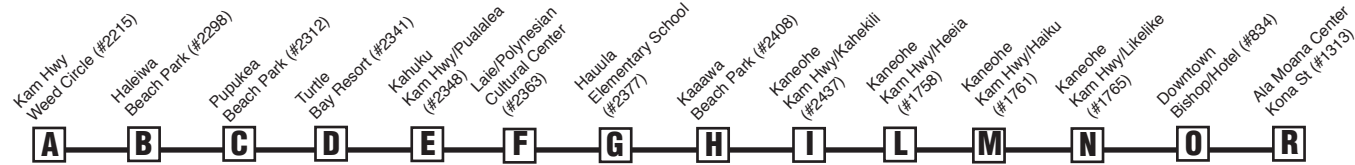

Route 60 - Honolulu - Kaneohe - Haleiwa Effective 3/3/19 (Formerly Route 55)

Sunday: Eastbound Via Kamehameha Hwy/Pali Hwy to Downtown/Ala Moana Center

539a	544a	553a	607a	615a	625a	632a	647a	703a	711a	715a	723a	743a	759a
630a	635a	644a	658a	706a	716a	723a	738a	754a	802a	806a	814a	834a	850a
710a	715a	724a	738a	746a	756a	803a	818a	834a	842a	846a	854a	914a	930a
750a	756a	805a	819a	827a	837a	844a	859a	915a	923a	927a	935a	955a	1011a
830a	836a	845a	859a	907a	917a	924a	939a	955a	1003a	1007a	1015a	1036a	1052a
910a	916a	925a	939a	947a	957a	1004a	1019a	1035a	1043a	1047a	1055a	1117a	1133a
950a	956a	1005a	1019a	1027a	1037a	1047a	1102a	1118a	1126a	1130a	1138a	1200p	1216p
1030a	1036a	1047a	1101a	1109a	1119a	1129a	1144a	1202p	1210p	1214p	1222p	1244p	100p
1110a	1116a	1127a	1143a	1155a	1205p	1215p	1230p	1245p	1253p	1257p	105p	127p	143p
1150a	1158a	1211p	1228p	1240p	1250p	1255p	110p	125p	133p	137p	145p	207p	222p
1230p	1239p	1253p	110p	122p	132p	137p	152p	207p	215p	219p	227p	249p	304p
110p	119p	133p	150p	202p	212p	217p	236p	251p	259p	303p	313p	335p	350p
150p	159p	213p	230p	240p	250p	255p	314p	329p	337p	341p	351p	413p	428p
230p	238p	252p	309p	319p	329p	340p	359p	414p	422p	426p	434p	456p	510p
310p	318p	332p	349p	359p	409p	415p	431p	446p	454p	458p	506p	528p	541p
350p	358p	412p	429p	439p	449p	455p	511p	526p	534p	538p	546p	608p	621p
430p	438p	452p	509p	519p	526p	532p	548p	603p	611p	615p	623p	644p	657p
530p	538p	552p	609p	619p	626p	632p	647p	700p	708p	712p	718p	738p	751p
630p	636p	647p	704p	711p	718p	724p	739p	752p	800p	803p	809p	829p	842p
730p	735p	745p	759p	806p	813p	819p	834p	847p	855p	858p	904p	924p	937p
830p	835p	845p	859p	906p	913p	919p	934p	947p	955p	958p	1004p	1024p	1037p
930p	935p	945p	959p	1006p	1013p	1019p	1034p	1047p	1055p	1058p	1104p	1124p	1137p

State Holiday