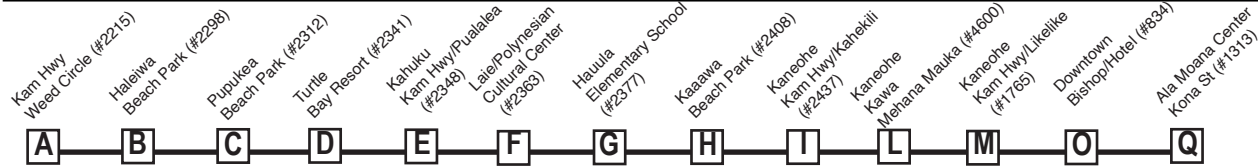

Route 60 - Honolulu - Kaneohe - Haleiwa

Effective 8/18/24

Saturday: Eastbound Via Kamehameha Hwy/Likelike Hwy to Downtown/Ala Moana Center

549a	554a	604a	624a	632a	641a	648a	704a	721a	733a	740a	802a	818a
617a	622a	633a	653a	701a	711a	718a	734a	751a	803a	811a	837a	853a
643a	648a	659a	719a	727a	737a	744a	800a	816a	829a	837a	903a	921a
715a	720a	732a	752a	800a	810a	818a	834a	850a	903a	911a	937a	955a
744a	749a	801a	822a	830a	840a	848a	904a	920a	933a	941a	1007a	1026a
812a	818a	830a	851a	859a	909a	917a	934a	950a	1003a	1011a	1036a	1055a
841a	847a	859a	920a	928a	938a	946a	1003a	1020a	1033a	1041a	1106a	1124a
912a	918a	930a	951a	959a	1009a	1017a	1033a	1050a	1103a	1111a	1136a	1154a
941a	947a	959a	1021a	1029a	1039a	1047a	1103a	1120a	1133a	1141a	1206p	1224p
1006a	1013a	1028a	1050a	1058a	1109a	1117a	1133a	1150a	1203p	1211p	1236p	1254p
1033a	1040a	1055a	1120a	1128a	1139a	1147a	1203p	1220p	1233p	1241p	106p	124p
1102a	1110a	1126a	1151a	1159a	1210p	1218p	1233p	1250p	103p	111p	136p	154p
1133a	1141a	1157a	1222p	1230p	1241p	1249p	104p	120p	133p	141p	206p	224p
1158a	1207p	1227p	1252p	100p	111p	119p	134p	150p	203p	210p	235p	253p
1228p	1237p	1257p	122p	130p	141p	149p	204p	220p	233p	240p	305p	323p
1256p	105p	127p	152p	200p	211p	219p	234p	250p	303p	310p	335p	353p
126p	135p	157p	222p	230p	241p	249p	304p	320p	333p	340p	405p	422p
155p	204p	227p	252p	300p	311p	319p	334p	350p	403p	410p	435p	452p
226p	234p	257p	323p	331p	342p	350p	405p	421p	433p	440p	505p	522p
300p	307p	328p	354p	402p	412p	420p	435p	451p	503p	510p	534p	551p
331p	338p	359p	424p	432p	442p	450p	505p	521p	533p	540p	604p	620p
405p	412p	429p	454p	502p	512p	520p	535p	551p	603p	610p	633p	649p
437p	444p	501p	525p	533p	543p	551p	606p	621p	633p	640p	703p	718p
511p	518p	531p	555p	603p	613p	621p	636p	651p	703p	710p	733p	748p
543p	550p	603p	625p	633p	643p	651p	706p	721p	733p	740p	803p	818p
641p	648p	701p	725p	733p	743p	751p	806p	821p	833p	840p	903p	917p
753p	759p	809p	829p	837p	847p	854p	908p	922p	933p	939p	1001p	1015p
851p	857p	911p	929p	937p	947p	954p	1008p	1022p	1033p	1039p	1101p	1115p
956p	1002p	1012p	1028p	1036p	1045p	1052p	1106p	1120p	1131p	1137p	1159p	1213a

Route 60 Destination Signs:

Westbound:

- To Haleiwa - 60 KANEOHE - HALEIWA
- To Windward Mall - 60 KANEOHE - WINDWARD MALL

Eastbound:

- From Haleiwa to Ala Moana Center-Kona Street - 60 HONOLULU - ALA MOANA CENTER

Route 60 Symbols:

- ▲ - Begins at Kahekili/Kamehameha (HEA bus stop #1742)
- - Begins at Alakea/Nimitz 1 minute earlier
- - Begins at Anoi/Hinamoe 2-3 minutes earlier
- - Ends at Weed/Kaukonahua

NOTE: P.M. school trips subject to change based on school dismissal times.

NOTE - Numbers next to timepoints are HEA (Honolulu Estimated Arrival) stop numbers. Go to the HEA website at <http://hea.thebus.org>.

Bold indicates PM service.
Schedule to change without notice.
All buses are lift and bicycle rack equipped.