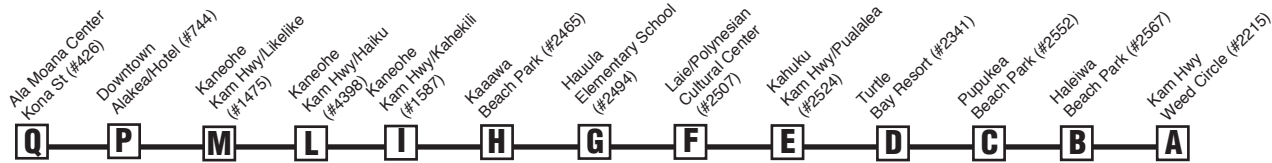

Route 60 - Honolulu - Kaneohe - Haleiwa Effective 6/2/19

State Holiday: Westbound Via Likelike Hwy/Kamehameha Hwy to Haleiwa/Weed Circle

	Q	P	M	L	I	H	G	F	E	D	C	B	A
.....	.....	.....	.....	.....	.....	.....	.....	.....	.....	408a	423a	433a	438a
.....	.....	.....	350a	358a	409a	424a	438a	444a	451a	459a	514a	524a	529a
.....	.....	.....	435a	443a	454a	509a	523a	529a	536a	544a	559a	609a	614a
.....	■ 451a	514a	522a	533a	548a	602a	608a	615a	623a	638a	648a	653a	653a
.....	■ 546a	609a	617a	628a	643a	657a	703a	710a	718a	733a	743a	748a	748a
555a	607a	630a	638a	649a	704a	718a	724a	731a	739a	754a	804a	814a	814a
630a	643a	706a	714a	725a	740a	754a	800a	807a	815a	830a	840a	850a	850a
710a	723a	746a	754a	805a	821a	835a	844a	851a	859a	914a	924a	934a	934a
750a	803a	831a	839a	850a	906a	920a	929a	937a	946a	1002a	1012a	1022a	1022a
830a	845a	913a	921a	932a	948a	1002a	1011a	1019a	1028a	1044a	1054a	1104a	1104a
910a	925a	953a	1001a	1012a	1028a	1043a	1052a	1100a	1109a	1125a	1136a	1146a	1146a
950a	1006a	1034a	1042a	1053a	1109a	1124a	1133a	1141a	1150a	1206p	1217p	1227p	1227p
1030a	1046a	1114a	1122a	1133a	1149a	1204p	1213p	1221p	1230p	1246p	1257p	106p	106p
1110a	1126a	1156a	1204p	1215p	1231p	1246p	1255p	103p	112p	128p	139p	148p	148p
1150a	1208p	1238p	1246p	1257p	113p	128p	137p	145p	154p	210p	221p	230p	230p
1230p	1248p	118p	126p	137p	153p	208p	217p	225p	234p	250p	301p	308p	308p
110p	128p	158p	206p	217p	233p	248p	257p	305p	314p	330p	341p	348p	348p
150p	208p	237p	245p	256p	312p	327p	336p	344p	353p	409p	420p	427p	427p
230p	248p	315p	323p	334p	350p	405p	414p	422p	431p	447p	458p	505p	505p
310p	328p	355p	403p	414p	430p	444p	453p	501p	510p	526p	537p	544p	544p
350p	408p	435p	443p	454p	510p	524p	532p	540p	549p	605p	616p	623p	623p
430p	448p	515p	523p	534p	550p	604p	611p	619p	628p	644p	655p	702p	702p
530p	547p	613p	620p	630p	646p	700p	707p	715p	724p	739p	748p	755p	755p
630p	645p	711p	718p	728p	744p	758p	805p	813p	821p	836p	845p	852p	852p
730p	743p	809p	815p	825p	841p	855p	902p	910p	918p	933p	942p	949p	949p
830p	843p	909p	915p	925p	941p	955p	1002p	1010p	1018p	1030p	1039p	1046p	1046p
930p	943p	1008p	1014p	1024p	1038p	1052p	1058p	1106p	1114p	1126p	1135p	1142p	1142p
1030p	1043p	1107p	1113p	1123p	1137p	1151p	1157p	1205a	1213a	1225a	1234a	1241a	1241a
1115p	1128p	1152p	1158p	1208a	1222a	1236a	1242a	1250a	1258a	110a	119a	126a	126a
1200a	1213a	1237a	1243a	1253a	107a	121a	127a	135a	143a	155a	204a	211a	211a

Route 60 Destination Signs:

Westbound:

To Haleiwa - 60 KANEOHE - NORTH SHORE HALEIWA

Eastbound:

From Haleiwa to Ala Moana Center-Kona Street -

60 HONOLULU Ala Moana Center

Route 60 Symbols:

- - Begins at Alakea/Nimitz 1 minute earlier
- ▲ - Begins at Kahehili/Kamehameha (HEA bus stop #1742)
- - Begins at Heeia/Kamehameha (HEA bus stop #1759)

NOTE: P.M. school trips subject to change based on school dismissal times.

NOTE - Numbers next to timepoints are HEA (Honolulu Estimated Arrival) stop numbers. Go to the HEA website at <http://hea.thebus.org>.

Bold indicates PM service.
Schedule to change without notice.
All buses are lift and bicycle rack equipped.