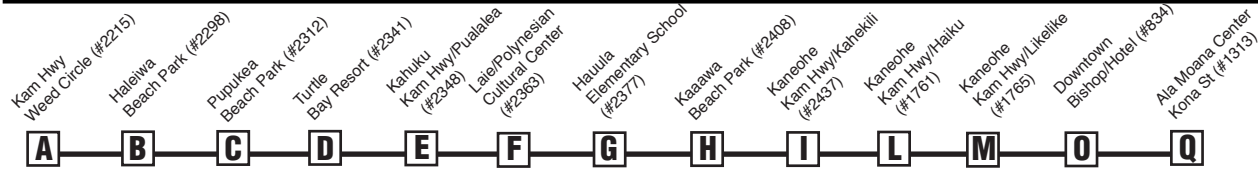

Route 60 - Honolulu - Kaneohe - Haleiwa Effective 6/2/19

Saturday: Eastbound Via Kamehameha Hwy/Likelike Hwy to Downtown/Ala Moana Center

540a	545a	553a	606a	616a	625a	632a	650a	704a	714a	723a	746a	802a
630a	635a	643a	656a	706a	715a	722a	740a	754a	804a	813a	836a	852a
710a	715a	723a	736a	746a	757a	804a	822a	836a	846a	855a	918a	934a
750a	755a	803a	816a	826a	837a	844a	902a	916a	926a	935a	1001a	1017a
830a	835a	843a	856a	906a	917a	924a	942a	956a	1006a	1015a	1041a	1057a
910a	915a	923a	936a	946a	957a	1004a	1022a	1036a	1046a	1055a	1121a	1137a
950a	956a	1006a	1020a	1030a	1041a	1048a	1103a	1117a	1127a	1137a	1203p	1219p
1035a	1044a	1054a	1111a	1121a	1132a	1139a	1200p	1216p	1227p	1238p	102p	116p
1110a	1119a	1129a	1146a	1156a	1207p	1214p	1235p	1251p	102p	113p	137p	151p
1150a	1159a	1217p	1234p	1244p	1255p	102p	122p	135p	145p	156p	220p	234p
1230p	1239p	1257p	116p	126p	136p	143p	203p	216p	226p	237p	301p	315p
110p	119p	137p	156p	206p	216p	223p	243p	256p	306p	315p	339p	353p
150p	159p	217p	236p	246p	256p	303p	318p	331p	341p	350p	414p	428p
230p	238p	256p	313p	321p	331p	338p	353p	406p	419p	428p	452p	506p
310p	318p	336p	353p	401p	411p	418p	438p	451p	504p	513p	537p	551p
350p	358p	416p	433p	441p	451p	458p	518p	531p	544p	553p	617p	631p
430p	438p	456p	513p	521p	531p	537p	553p	606p	619p	628p	652p	706p
530p	538p	549p	605p	612p	621p	627p	643p	656p	709p	718p	742p	756p
630p	638p	649p	705p	712p	721p	727p	743p	756p	809p	818p	842p	856p
730p	737p	748p	802p	809p	818p	824p	840p	853p	906p	913p	935p	949p
830p	837p	846p	900p	908p	917p	923p	938p	949p	1002p	1009p	1030p	1044p
947p	953p	1002p	1015p	1023p	1032p	1038p	1053p	1104p	1117p	1124p	1145p	1159p

Route 55 Destination Signs:

Westbound:
To Haleiwa - 55 KANEOHE - NORTH SHORE HALEIWA
Eastbound:
From Haleiwa to Ala Moana Center-Kona Street - 55 HONOLULU Ala Moana Center

Route 55 Symbols:

- - Begins at Alakea/Nimitz 1 minute earlier
- ▲ - Begins at Kahekili/Kamehameha (HEA bus stop #1742)
- - Begins at Heeia/Kamehameha (HEA bus stop #1759)

NOTE: P.M. school trips subject to change based on school dismissal times.

NOTE - Numbers next to timepoints are HEA (Honolulu Estimated Arrival) stop numbers. Go to the HEA website at <http://hea.thebus.org>.

Bold indicates PM service.
Schedule to change without notice.
All buses are lift and bicycle rack equipped.