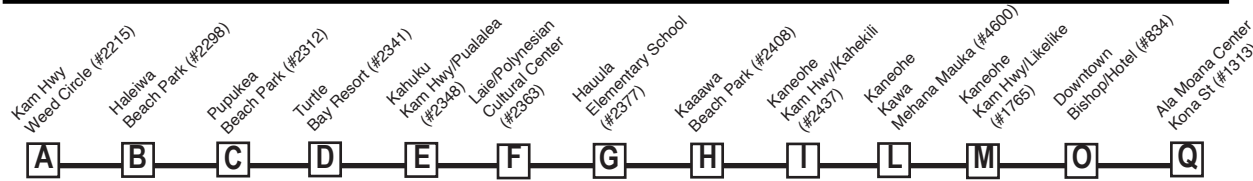

Route 60 - Honolulu - Kaneohe - Haleiwa Effective 12/4/22

Weekday: Eastbound Via Kamehameha Hwy/Likelike Hwy to Downtown/Ala Moana Center

	A	B	C	D	E	F	G	H	I	L	M	O	Q
.....	.....	.....	.....	.....	.....	.....	.....	▲ Kahekili/Kam-422a	433a	438a	500a	514a	
.....	.....	.....	.....	.....	.....	.....	.....	▲ Kahekili/Kam-450a	501a	508a	531a	545a	
.....	.....	.....	.....	.....	.....	.....	.....	▲ Kahekili/Kam-520a	531a	538a	601a	617a	
.....	.....	.....	.....	.....	.....	.....	.....	▲ Kahekili/Kam-549a	601a	608a	638a	654a	
.....	.....	.....	.....	.....	.....	.....	.....	▲ Kahekili/Kam-618a	631a	638a	708a	725a	
520a	525a	535a	552a	600a	609a	616a	632a	648a	701a	710a	741a	758a	
546a	551a	601a	622a	630a	639a	646a	702a	718a	731a	740a	809a	826a	
612a	619a	629a	650a	658a	709a	716a	732a	748a	801a	810a	836a	853a	
641a	648a	658a	720a	728a	739a	746a	802a	818a	831a	840a	906a	923a	
708a	719a	729a	751a	759a	809a	816a	832a	848a	901a	910a	936a	953a	
736a	747a	757a	822a	830a	840a	847a	903a	919a	931a	940a	1006a	1023a	
805a	818a	828a	853a	901a	911a	918a	933a	949a	1001a	1010a	1035a	1052a	
839a	852a	902a	923a	931a	941a	948a	1003a	1019a	1031a	1040a	1105a	1124a	
912a	922a	932a	953a	1001a	1011a	1018a	1033a	1049a	1101a	1110a	1135a	1154a	
941a	951a	1001a	1022a	1030a	1040a	1047a	1102a	1118a	1131a	1140a	1205p	1222p	
1009a	1019a	1031a	1052a	1100a	1110a	1117a	1132a	1148a	1201p	1210p	1235p	1252p	
1039a	1049a	1101a	1122a	1130a	1140a	1147a	1202p	1218p	1231p	1240p	105p	122p	
1106a	1116a	1129a	1150a	1158a	1209p	1217p	1232p	1248p	101p	110p	135p	152p	
1136a	1146a	1159a	1220p	1228p	1239p	1247p	102p	118p	131p	140p	205p	222p	
1204p	1214p	1229p	1250p	1258p	109p	117p	132p	148p	201p	210p	236p	253p	
1229p	1239p	1254p	118p	127p	138p	146p	201p	217p	231p	240p	308p	328p	
1254p	106p	122p	146p	155p	207p	215p	231p	247p	301p	310p	345p	405p	
	Wed School Day Only		.....	200p	212p	220p	236p	252p	306p	.....	.....	.....	
122p	137p	153p	217p	226p	238p	246p	302p	318p	331p	340p	417p	437p	
	Mo-Tu-Th-Fr School Day Only		.....	250p	302p	310p	326p	342p	355p	.....	.....	.....	
155p	207p	223p	247p	256p	308p	316p	332p	348p	401p	410p	449p	510p	
228p	238p	254p	318p	326p	338p	346p	402p	418p	431p	440p	516p	538p	
257p	310p	326p	350p	358p	409p	417p	432p	448p	501p	510p	543p	604p	
328p	341p	357p	421p	429p	440p	448p	503p	519p	531p	540p	610p	627p	
402p	413p	427p	451p	459p	510p	518p	533p	549p	601p	608p	633p	650p	
434p	445p	459p	522p	530p	541p	549p	604p	619p	631p	638p	703p	725p	
507p	518p	530p	553p	601p	612p	619p	634p	649p	701p	708p	731p	753p	
537p	548p	600p	623p	631p	642p	649p	704p	719p	731p	738p	801p	820p	
640p	651p	702p	725p	733p	743p	750p	805p	819p	831p	837p	859p	917p	
742p	756p	806p	828p	836p	845p	852p	906p	920p	931p	937p	959p	1019p	
839p	857p	907p	928p	936p	945p	952p	1006p	1020p	1031p	1036p	1057p	1109p	
949p	957p	1007p	1028p	1036p	1045p	1052p	1106p	1120p	1131p	1136p	1157p	1208a	

Route 60 Destination Signs:

Westbound:

To Haleiwa - 60 KANEOHE - HALEIWA

To Windward Mall - 60 KANEOHE - WINDWARD MALL

Eastbound:

From Haleiwa to Ala Moana Center-Kona Street - 60

HONOLULU - ALA MOANA CENTER

Route 60 Symbols:

▲ - Begins at Kahekili/Kamehameha (HEA bus stop #1742)

◆ - Begins at Alakea/Nimitz 1 minute earlier

● - Begins at Anoi/Hinamoe 2 minutes earlier

■ - Ends at Weed/Kaukonahua