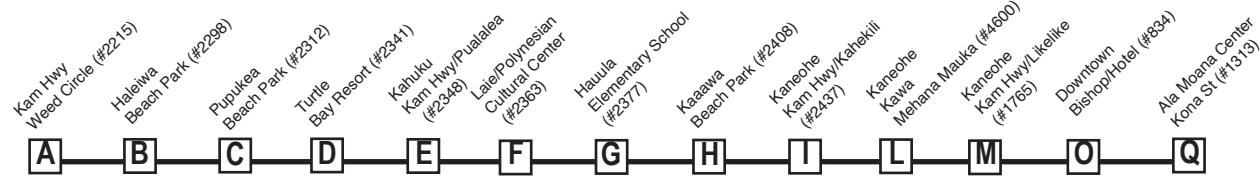

Route 60 - Honolulu - Kaneohe - Haleiwa Effective 12/4/22

State Holiday: Eastbound Via Kamehameha Hwy/Likelike Hwy to Downtown/Ala Moana Center

.....	.....	.....	.....	.....	.....	.....	.....	▲ Kahekili/Kam-422a	433a	438a	500a	514a
.....	.....	.....	.....	.....	.....	.....	.....	▲ Kahekili/Kam-450a	501a	508a	531a	545a
.....	.....	.....	.....	.....	.....	.....	.....	▲ Kahekili/Kam-520a	531a	538a	601a	617a
.....	.....	.....	.....	.....	.....	.....	.....	▲ Kahekili/Kam-549a	601a	608a	638a	654a
.....	.....	.....	.....	.....	.....	.....	.....	▲ Kahekili/Kam-618a	631a	638a	708a	725a
520a	525a	535a	550a	600a	609a	616a	632a	648a	701a	710a	741a	758a
546a	551a	601a	616a	630a	639a	646a	702a	718a	731a	740a	809a	826a
612a	619a	629a	644a	658a	709a	716a	732a	748a	801a	810a	836a	853a
641a	648a	658a	714a	728a	739a	746a	802a	818a	831a	840a	906a	923a
708a	719a	729a	745a	759a	809a	816a	832a	848a	901a	910a	936a	953a
736a	747a	757a	813a	830a	840a	847a	903a	919a	931a	940a	1006a	1023a
805a	818a	828a	844a	901a	911a	918a	933a	949a	1001a	1010a	1035a	1052a
839a	852a	902a	918a	931a	941a	948a	1003a	1019a	1031a	1040a	1105a	1124a
912a	922a	932a	948a	1001a	1011a	1018a	1033a	1049a	1101a	1110a	1135a	1154a
941a	951a	1001a	1017a	1030a	1040a	1047a	1102a	1118a	1131a	1140a	1205p	1222p
1009a	1019a	1031a	1047a	1100a	1110a	1117a	1132a	1148a	1201p	1210p	1235p	1252p
1039a	1049a	1101a	1117a	1130a	1140a	1147a	1202p	1218p	1231p	1240p	105p	122p
1106a	1116a	1129a	1145a	1158a	1209p	1217p	1232p	1248p	101p	110p	135p	152p
1136a	1146a	1159a	1215p	1228p	1239p	1247p	102p	118p	131p	140p	205p	222p
1204p	1214p	1229p	1245p	1258p	109p	117p	132p	148p	201p	210p	236p	253p
1229p	1239p	1254p	110p	127p	138p	146p	201p	217p	231p	240p	308p	328p
1254p	106p	122p	138p	155p	207p	215p	231p	247p	301p	310p	345p	405p
122p	137p	153p	210p	226p	238p	246p	302p	318p	331p	340p	417p	437p
155p	207p	223p	240p	256p	308p	316p	332p	348p	401p	410p	449p	510p
228p	238p	254p	311p	326p	338p	346p	402p	418p	431p	440p	516p	538p
257p	310p	326p	343p	358p	409p	417p	432p	448p	501p	510p	543p	604p
328p	341p	357p	414p	429p	440p	448p	503p	519p	531p	540p	610p	627p
402p	413p	427p	444p	459p	510p	518p	533p	549p	601p	608p	633p	650p
434p	445p	459p	515p	530p	541p	549p	604p	619p	631p	638p	703p	725p
507p	518p	530p	546p	601p	612p	619p	634p	649p	701p	708p	731p	753p
537p	548p	600p	616p	631p	642p	649p	704p	719p	731p	738p	801p	820p
640p	651p	702p	718p	733p	743p	750p	805p	819p	831p	837p	859p	917p
742p	756p	806p	821p	836p	845p	852p	906p	920p	931p	937p	959p	1019p
839p	857p	907p	922p	936p	945p	952p	1006p	1020p	1031p	1036p	1057p	1109p
949p	957p	1007p	1022p	1036p	1045p	1052p	1106p	1120p	1131p	1136p	1157p	1208a

Route 60 Destination Signs:

Westbound:

To Haleiwa - 60 KANEOHE - HALEIWA

To Windward Mall - 60 KANEOHE - WINDWARD MALL

Eastbound:

From Haleiwa to Ala Moana Center-Kona Street - 60 HONOLULU - ALA MOANA CENTER

Route 60 Symbols:

▲ - Begins at Kahekili/Kamehameha (HEA bus stop #1742)

◆ - Begins at Alakea/Nimitz 1 minute earlier

● - Begins at Anoi/Hinamoe 2 minutes earlier

■ - Ends at Weed/Kaukonahua

NOTE: P.M. school trips subject to change based on school dismissal times.

NOTE - Numbers next to timepoints are HEA (Honolulu Estimated Arrival) stop numbers.