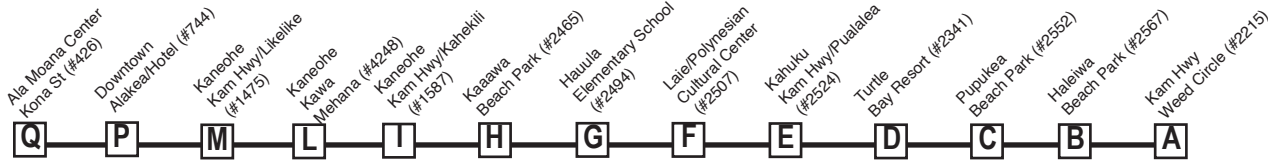

Route 60 - Honolulu - Kaneohe - Haleiwa Effective 12/4/22

State Holiday: Westbound Via Likelike Hwy/Kamehameha Hwy to Haleiwa/Weed Circle

.....	.....	● 427a	433a	443a	457a	512a	519a	530a	408a	422a	431a	438a
.....	.....	● 527a	533a	543a	558a	613a	620a	632a	538a	554a	604a	611a
.....	.....	◆ 531a	603a	613a	628a	643a	650a	702a	640a	656a	706a	713a
542a	557a	557a	627a	633a	643a	658a	713a	720a	710a	726a	736a	743a
610a	626a	656a	703a	713a	728a	743a	750a	803a	741a	757a	807a	814a
638a	654a	725a	733a	743a	758a	813a	820a	833a	811a	827a	837a	844a
705a	724a	755a	803a	813a	828a	843a	850a	903a	841a	857a	908a	915a
735a	754a	825a	833a	843a	858a	913a	920a	933a	911a	927a	938a	945a
805a	824a	855a	903a	913a	928a	943a	950a	1003a	941a	957a	1008a	1015a
837a	856a	925a	933a	943a	958a	1015a	1022a	1036a	1011a	1027a	1038a	1045a
907a	926a	955a	1003a	1013a	1028a	1045a	1052a	1106a	1044a	1100a	1112a	1120a
937a	956a	1025a	1033a	1043a	1058a	1114a	1121a	1135a	1114a	1131a	1143a	1151a
1006a	1026a	1055a	1103a	1113a	1129a	1145a	1152a	1206p	1143a	1200p	1213p	1222p
1036a	1056a	1125a	1133a	1143a	1159a	1215p	1223p	1236p	1214p	1231p	1244p	1253p
1106a	1126a	1155a	1203p	1213p	1229p	1245p	1253p	106p	101p	115p	124p	124p
1134a	1154a	1225p	1233p	1243p	1259p	115p	123p	136p	1244p	101p	115p	124p
1204p	1224p	1255p	103p	113p	129p	145p	153p	207p	144p	201p	217p	225p
1232p	1252p	124p	133p	143p	159p	215p	223p	238p	144p	201p	217p	225p
101p	121p	154p	203p	213p	230p	246p	254p	308p	246p	305p	323p	331p
131p	151p	224p	233p	243p	300p	316p	324p	338p	316p	334p	352p	400p
201p	221p	254p	303p	314p	331p	347p	355p	409p	346p	404p	422p	430p
235p	255p	324p	333p	344p	401p	418p	425p	439p	417p	434p	452p	500p
305p	326p	354p	403p	414p	431p	448p	455p	509p	447p	504p	518p	526p
337p	358p	425p	433p	444p	501p	517p	524p	538p	517p	534p	548p	556p
406p	428p	455p	503p	514p	530p	546p	553p	606p	546p	603p	613p	621p
436p	458p	525p	533p	544p	600p	615p	622p	635p	614p	629p	639p	647p
508p	528p	555p	603p	613p	628p	643p	650p	703p	643p	658p	708p	716p
540p	600p	626p	633p	643p	658p	713p	720p	733p	711p	725p	735p	743p
643p	700p	726p	733p	743p	758p	813p	820p	833p	741p	755p	805p	813p
744p	800p	826p	833p	843p	858p	913p	919p	932p	841p	855p	905p	911p
845p	901p	927p	933p	943p	958p	1012p	1018p	1029p	811p	827p	837a	844a
950p	1006p	1028p	1033p	1043p	1058p	1112p	1118p	1129p	940p	954p	1004p	1009p
1053p	1107p	1128p	1133p	1143p	1157p	1211a	1217a	1228a	1037p	1051p	1100p	1105p
1153p	1207a	1228a	1233a	1243a	1257a	111a	117a	128a	1037p	1051p	1100p	1105p
									136a	150a	159a	204a

Route 60 Destination Signs:

Westbound:

To Haleiwa - 60 KANEOHE - HALEIWA

To Windward Mall - 60 KANEOHE - WINDWARD MALL

Eastbound:

From Haleiwa to Ala Moana Center-Kona Street - 60

HONOLULU - ALA MOANA CENTER

Route 60 Symbols:

▲ - Begins at Kahekili/Kamehameha (HEA bus stop #1742)

◆ - Begins at Alakea/Nimitz 1 minute earlier

● - Begins at Anoi/Hinamoe 2 minutes earlier

■ - Ends at Weed/Kaukonahua

NOTE: P.M. school trips subject to change based on school dismissal times.

NOTE - Numbers next to timepoints are HEA (Honolulu Estimated Arrival) stop numbers.

Go to the HEA website at <http://hea.thebus.org>.