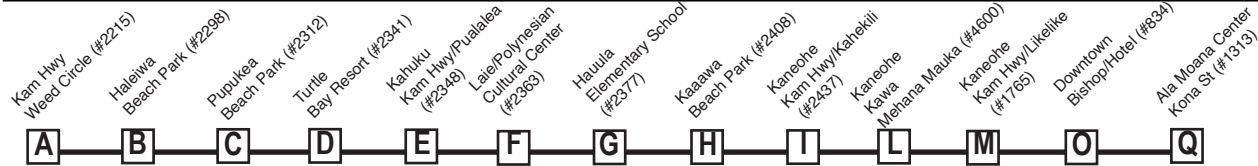

Route 60 - Honolulu - Kaneohe - Haleiwa Effective 12/4/22

Saturday: Eastbound Via Kamehameha Hwy/Likelike Hwy to Downtown/Ala Moana Center

547a	553a	603a	618a	631a	640a	647a	703a	720a	733a	740a	802a	818a
611a	622a	632a	647a	700a	710a	717a	733a	750a	803a	811a	837a	853a
641a	652a	702a	717a	730a	740a	747a	803a	819a	833a	841a	907a	923a
710a	721a	731a	746a	759a	809a	817a	833a	849a	903a	911a	937a	953a
740a	751a	801a	816a	830a	840a	848a	904a	920a	933a	941a	1007a	1026a
809a	820a	830a	845a	859a	909a	917a	934a	950a	1003a	1011a	1036a	1055a
837a	848a	858a	913a	927a	937a	945a	1002a	1019a	1033a	1041a	1106a	1124a
906a	917a	928a	943a	957a	1008a	1016a	1032a	1049a	1103a	1111a	1136a	1154a
936a	947a	958a	1014a	1028a	1039a	1047a	1103a	1120a	1133a	1141a	1206p	1224p
1002a	1014a	1027a	1043a	1057a	1109a	1117a	1133a	1150a	1203p	1211p	1236p	1254p
1029a	1041a	1054a	1111a	1127a	1139a	1147a	1203p	1220p	1233p	1241p	106p	126p
1057a	1109a	1125a	1142a	1158a	1210p	1218p	1233p	1250p	103p	111p	136p	156p
1127a	1139a	1155a	1212p	1229p	1241p	1249p	104p	120p	133p	141p	206p	227p
1153a	1206p	1226p	1243p	100p	111p	119p	134p	150p	203p	210p	235p	256p
1223p	1236p	1256p	113p	130p	141p	149p	204p	220p	233p	240p	305p	323p
1250p	104p	126p	143p	200p	211p	219p	234p	250p	303p	310p	335p	353p
118p	133p	155p	212p	229p	240p	248p	303p	319p	333p	340p	405p	422p
147p	202p	225p	242p	259p	310p	318p	333p	349p	403p	410p	435p	452p
217p	232p	255p	313p	330p	341p	349p	404p	420p	433p	440p	505p	522p
249p	304p	325p	343p	400p	411p	419p	434p	450p	503p	510p	534p	551p
323p	336p	357p	415p	431p	442p	450p	505p	521p	533p	540p	604p	621p
358p	411p	428p	446p	502p	512p	520p	535p	551p	603p	610p	633p	650p
429p	442p	459p	517p	532p	542p	550p	605p	620p	633p	640p	703p	720p
506p	516p	529p	547p	602p	612p	620p	635p	650p	703p	710p	733p	750p
540p	550p	603p	619p	633p	643p	651p	706p	721p	733p	740p	803p	820p
638p	649p	702p	717p	734p	744p	752p	806p	821p	833p	840p	903p	917p
746p	759p	809p	823p	837p	847p	854p	908p	922p	933p	939p	1001p	1015p
846p	858p	912p	926p	938p	947p	954p	1008p	1022p	1033p	1039p	1101p	1115p
955p	1004p	1014p	1028p	1038p	1047p	1054p	1108p	1122p	1133p	1138p	1159p	1213a

Route 60 Destination Signs:

Westbound:

- To Haleiwa - 60 KANEOHE - HALEIWA
- To Windward Mall - 60 KANEOHE - WINDWARD MALL

Eastbound:

- From Haleiwa to Ala Moana Center-Kona Street - 60 HONOLULU - ALA MOANA CENTER

Route 60 Symbols:

- ▲ - Begins at Kahekihi/Kamehameha (HEA bus stop #1742)
- - Begins at Alakea/Nimitz 1 minute earlier
- - Begins at Anoi/Hinamoe 2 minutes earlier
- - Ends at Weed/Kaukonahua

NOTE: P.M. school trips subject to change based on school dismissal times.

NOTE - Numbers next to timepoints are HEA (Honolulu Estimated Arrival) stop numbers. Go to the HEA website at <http://hea.thebus.org>.

Bold indicates PM service.
Schedule to change without notice.
All buses are lift and bicycle rack equipped.