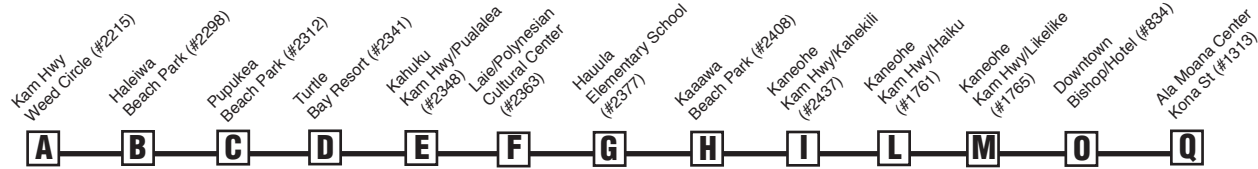

Route 60 - Honolulu - Kaneohe - Haleiwa Effective 6/2/19

State Holiday: Eastbound Via Kamehameha Hwy/Likelike Hwy to Downtown/Ala Moana Center

	A	B	C	D	E	F	G	H	I	L	M	O	Q
.....	.....	.....	.....	.....	.....	.....	▲ Kahekili/Kam-448a	459a	508a	530a	546a		
500a	505a	513a	526a	536a	545a	552a	610a	624a	634a	643a	705a	721a	
540a	545a	553a	606a	616a	625a	632a	650a	704a	714a	723a	746a	802a	
630a	635a	643a	656a	706a	715a	722a	740a	754a	804a	813a	836a	852a	
710a	715a	723a	736a	746a	757a	804a	822a	836a	846a	855a	918a	934a	
750a	755a	803a	816a	826a	837a	844a	902a	916a	926a	935a	1001a	1017a	
830a	835a	843a	856a	906a	917a	924a	942a	956a	1006a	1015a	1041a	1057a	
910a	915a	923a	936a	946a	957a	1004a	1022a	1036a	1046a	1055a	1121a	1137a	
950a	956a	1006a	1020a	1030a	1041a	1048a	1103a	1117a	1127a	1137a	1203p	1219p	
1030a	1039a	1049a	1106a	1116a	1127a	1134a	1155a	1211p	1222p	1233p	1257p	111p	
1110a	1119a	1129a	1146a	1156a	1207p	1214p	1235p	1251p	102p	113p	137p	151p	
1150a	1159a	1217p	1234p	1244p	1255p	102p	122p	135p	145p	156p	220p	234p	
1230p	1239p	1257p	116p	126p	136p	143p	203p	216p	226p	237p	301p	315p	
110p	119p	137p	156p	206p	216p	223p	243p	256p	306p	315p	339p	353p	
150p	159p	217p	236p	246p	256p	303p	318p	331p	341p	350p	414p	428p	
230p	238p	256p	313p	321p	331p	338p	353p	406p	419p	428p	452p	506p	
310p	318p	336p	353p	401p	411p	418p	438p	451p	504p	513p	537p	551p	
350p	358p	416p	433p	441p	451p	458p	518p	531p	544p	553p	617p	631p	
430p	438p	456p	513p	521p	531p	537p	553p	606p	619p	628p	652p	706p	
530p	538p	549p	605p	612p	621p	627p	643p	656p	709p	718p	742p	756p	
630p	638p	649p	705p	712p	721p	727p	743p	756p	809p	818p	842p	856p	
730p	737p	748p	802p	809p	818p	824p	840p	853p	906p	913p	935p	949p	
830p	837p	846p	900p	908p	917p	923p	938p	949p	1002p	1009p	1030p	1044p	
950p	956p	1005p	1018p	1026p	1035p	1041p	1056p	1107p	1120p	1127p	1148p	1202a	

Route 60 Destination Signs:

Westbound:
To Haleiwa - 60 KANEOHE - NORTH SHORE HALEIWA
Eastbound:
From Haleiwa to Ala Moana Center-Kona Street -
60 HONOLULU Ala Moana Center

Route 60 Symbols:

- - Begins at Alakea/Nimitz 1 minute earlier
- ▲ - Begins at Kahekili/Kamehameha (HEA bus stop #1742)
- - Begins at Heeia/Kamehameha (HEA bus stop #1759)

NOTE: P.M. school trips subject to change based on school dismissal times.

NOTE - Numbers next to timepoints are HEA (Honolulu Estimated Arrival) stop numbers. Go to the HEA website at <http://hea.thebus.org>.

Bold indicates PM service.
Schedule to change without notice.
All buses are lift and bicycle rack equipped.