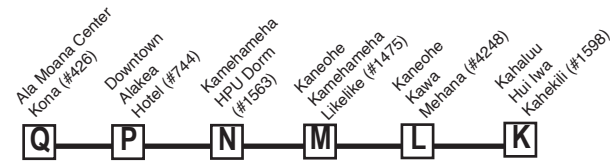

Route 65 - Honolulu - Kaneohe - Ahuimanu

Effective 3/5/23

Sunday: Westbound to Kahaluu

Sunday: Eastbound to Honolulu

.....	.....	.....	.....	422a	446a
.....	.....	.....	.....	501a	525a
.....	.....	.....	.....	601a	625a
550a	605a	622a	627a	633a	657a
637a	652a	709a	714a	720a	742a
736a	751a	808a	814a	820a	851a
832a	847a	905a	911a	918a	940a
929a	945a	1003a	1009a	1016a	1039a
1028a	1046a	1104a	1110a	1117a	1141a
1127a	1145a	1204p	1210p	1217p	1240p
1227p	1245p	104p	110p	117p	139p
127p	145p	204p	210p	217p	243p
227p	245p	304p	310p	317p	343p
327p	345p	403p	409p	416p	440p
428p	447p	505p	511p	518p	542p
532p	549p	607p	613p	620p	647p
616p	633p	651p	657p	703p	727p
719p	735p	753p	758p	804p	825p
822p	836p	854p	859p	905p	925p
950p	1004p	1022p	1027p	1033p	1053p

State Holiday

.....	.....	.....	.....	447a	509a
.....	.....	.....	.....	517a	539a
.....	.....	.....	.....	545a	607a
.....	.....	.....	.....	616a	638a
546a	602a	622a	627a	633a	655a
.....	.....	.....	.....	715a	737a
650a	708a	728a	734a	742a	804a
750a	809a	828a	834a	842a	906a
852a	911a	930a	936a	944a	1008a
952a	1012a	1031a	1037a	1045a	1109a
1051a	1111a	1131a	1137a	1145a	1208p
1149a	1209p	1229p	1235p	1243p	107p
1246p	106p	126p	132p	141p	206p
146p	206p	226p	232p	241p	305p
218p	238p	258p	305p	314p	337p
250p	311p	333p	340p	349p	412p
317p	338p	400p	407p	415p	438p
351p	413p	436p	443p	451p	513p
421p	443p	506p	512p	520p	542p
452p	513p	537p	543p	551p	613p
524p	544p	607p	613p	620p	642p
618p	635p	655p	701p	708p	730p
713p	729p	747p	752p	759p	820p
814p	830p	848p	853p	859p	918p
955p	1010p	1027p	1032p	1037p	1056p

446a	454a	501a	506a	523a	534a
525a	533a	540a	545a	602a	615a
625a	633a	641a	646a	703a	717a
708a	733a	741a	746a	803a	817a
815a	835a	843a	848a	905a	921a
912a	932a	940a	945a	1002a	1020a
1012a	1032a	1040a	1046a	1103a	1119a
1110a	1132a	1140a	1145a	1202p	1219p
1216p	1232p	1241p	1246p	103p	119p
116p	132p	140p	146p	203p	219p
215p	233p	241p	246p	303p	319p
314p	333p	341p	346p	403p	419p
414p	433p	441p	446p	503p	519p
506p	523p	531p	536p	553p	608p
610p	627p	635p	640p	657p	711p
713p	731p	738p	743p	800p	814p
817p	833p	840p	845p	902p	914p
925p	936p	942p	947p	1005p	1017p

State Holiday

509a	518a	525a	530a	547a	601a
539a	548a	555a	600a	620a	636a
607a	617a	624a	631a	651a	707a
638a	648a	655a	702a	728a	745a
707a	718a	725a	732a	758a	815a
737a	748a	755a	802a	822a	839a
837a	848a	856a	905a	924a	941a
936a	948a	956a	1003a	1022a	1039a
1036a	1048a	1057a	1103a	1121a	1140a
1137a	1148a	1157a	1203p	1221p	1238p
1237p	1248p	1258p	104p	122p	139p
137p	148p	158p	204p	223p	240p
238p	248p	258p	304p	323p	343p
338p	348p	358p	405p	424p	444p
438p	448p	458p	504p	522p	544p
535p	548p	556p	602p	619p	636p
635p	648p	656p	701p	718p	740p
737p	748p	756p	801p	817p	836p
837p	848p	855p	900p	919p	937p
940p	948p	954p	959p	1015p	1035p

Route 65 Destination Signs:

Westbound:

To Hui Iwa/Kahekili-East - 65 KANEOHE - AHUIMANU

Eastbound:

To Ala Moana Center-Kona Street - 65 HONOLULU - ALA MOANA CENTER

NOTE: P.M. school trips subject to change based on school dismissal times.

NOTE - Numbers next to timepoints are HEA

(Honolulu Estimated Arrival) stop numbers.

Go to the HEA website at <http://hea.thebus.org>.

Bold indicates PM service.