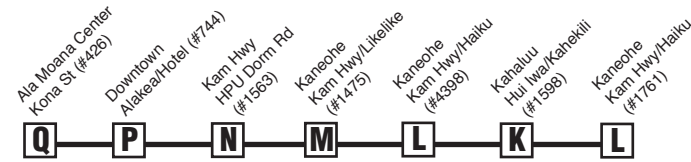

Route 65 Destination Signs:

Westbound:

To Bishop/King - 65 DOWNTOWN - Bishop Street

To Ala Moana Center-Kona Street - 65 HONOLULU-Ala Moana Center

Eastbound:

To Kaneohe - 65 KANEOHE

To Hui Iwa/Kahekili-East - 65 KANEOHE-KAHALUU

NOTE - Numbers next to timepoints are **HEA**

(Honolulu Estimated Arrival) stop numbers.

Go to the **HEA** website at <http://hea.thebus.org>.

Bold indicates PM service.

Schedule to change without notice.

All buses are lift and bicycle rack equipped.

Route 65 - Honolulu - Kahaluu

Effective 6/2/19

Sunday: To Kahaluu

Sunday: To Honolulu

609a	622a	639a	645a	652a	714a
714a	727a	744a	750a	757a	819a
812a	825a	842a	848a	855a	918a
912a	925a	942a	948a	955a	1018a
1010a	1025a	1045a	1052a	1059a	1122a
1110a	1125a	1145a	1152a	1159a	1222p
1210p	1225p	1245p	1252p	1259p	122p
108p	125p	145p	152p	159p	222p
208p	225p	245p	252p	259p	322p
309p	325p	343p	350p	357p	420p
409p	425p	443p	450p	457p	520p
509p	525p	543p	550p	557p	619p
610p	625p	642p	649p	656p	718p
710p	725p	742p	749p	756p	818p
812p	825p	842p	849p	856p	918p
903p	915p	932p	938p	945p	1007p