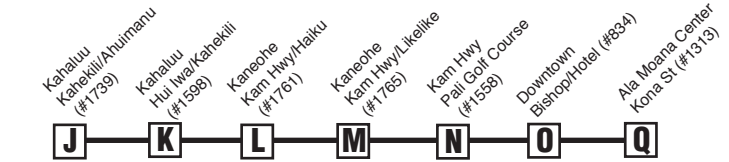

Route 65 - Honolulu - Kahaluu

Effective 6/2/19

Sunday: To Kahaluu

Sunday: To Honolulu

609a	622a	639a	645a	652a	714a	.....
714a	727a	744a	750a	757a	819a	.....
812a	825a	842a	848a	855a	918a	.....
912a	925a	942a	948a	955a	1018a	.....
1010a	1025a	1045a	1052a	1059a	1122a	.....
1110a	1125a	1145a	1152a	1159a	1222p	.....
1210p	1225p	1245p	1252p	1259p	122p	.....
108p	125p	145p	152p	159p	222p	.....
208p	225p	245p	252p	259p	322p	.....
309p	325p	343p	350p	357p	420p	.....
409p	425p	443p	450p	457p	520p	.....
509p	525p	543p	550p	557p	619p	.....
610p	625p	642p	649p	656p	718p	.....
710p	725p	742p	749p	756p	818p	.....
812p	825p	842p	849p	856p	918p	.....
903p	915p	932p	938p	945p	1007p	.....

449a	457a	506a	515a	522a	542a	558a
559a	607a	616a	625a	632a	652a	708a
.....	731a	740a	749a	756a	816a	832a
.....	833a	843a	852a	859a	919a	935a
.....	933a	943a	952a	959a	1019a	1035a
.....	1038a	1048a	1057a	1104a	1124a	1140a
.....	1138a	1148a	1157a	1204p	1224p	1240p
.....	1238p	1248p	1257p	104p	124p	140p
.....	138p	148p	157p	204p	224p	238p
.....	238p	245p	254p	301p	321p	335p
.....	338p	345p	354p	401p	421p	435p
.....	439p	446p	455p	502p	522p	536p
.....	539p	546p	553p	600p	620p	634p
.....	639p	648p	655p	701p	718p	732p
.....	734p	743p	750p	755p	812p	826p
.....	834p	843p	849p	854p	911p	925p
.....	924p	933p	939p	944p	1001p	1015p

State Holiday

608a	620a	637a	643a	649a	713a	.....
702a	715a	732a	738a	744a	808a	.....
810a	825a	845a	853a	901a	925a	.....
910a	925a	945a	953a	1001a	1025a	.....
1009a	1025a	1045a	1053a	1101a	1125a	.....
1109a	1125a	1145a	1153a	1201p	1225p	.....
1207p	1225p	1245p	1253p	101p	125p	.....
107p	125p	145p	153p	201p	225p	.....
207p	225p	245p	253p	301p	325p	.....
307p	325p	345p	353p	401p	425p	.....
407p	425p	445p	453p	501p	525p	.....
507p	525p	545p	553p	600p	624p	.....
608p	625p	643p	651p	658p	722p	.....
710p	725p	742p	749p	755p	819p	.....
812p	825p	842p	849p	855p	919p	.....
902p	915p	932p	938p	944p	1008p	.....

State Holiday

446a	457a	506a	512a	519a	539a	555a
506a	517a	526a	532a	539a	559a	615a
526a	537a	546a	552a	559a	619a	635a
551a	602a	611a	617a	624a	644a	700a
616a	627a	636a	642a	649a	709a	725a
631a	642a	651a	657a	704a	724a	740a
.....	728a	737a	743a	750a	810a	826a
.....	828a	837a	845a	852a	912a	928a
.....	933a	942a	950a	957a	1017a	1033a
.....	1038a	1047a	1055a	1102a	1122a	1138a
.....	1138a	1147a	1155a	1202p	1222p	1238p
.....	1238p	1247p	1255p	102p	122p	136p
.....	138p	147p	155p	202p	222p	236p
.....	238p	247p	255p	302p	322p	336p
.....	338p	347p	355p	402p	422p	436p
.....	439p	448p	456p	503p	523p	537p
.....	539p	548p	556p	603p	623p	637p
.....	639p	648p	654p	701p	718p	732p
.....	729p	738p	744p	749p	806p	820p
.....	824p	833p	839p	844p	901p	915p
.....	924p	933p	939p	944p	1001p	1015p

Route 65 Destination Signs:

Westbound:

To Bishop/King - 65 DOWNTOWN - Bishop Street

To Ala Moana Center-Kona Street - 65 HONOLULU-Ala Moana Center

Eastbound:

To Kaneohe - 65 KANEOHE

To Hui Iwa/Kahekili-East - 65 KANEOHE-KAHALUU

NOTE - Numbers next to timepoints are **HEA**

(Honolulu Estimated Arrival) stop numbers.

Go to the **HEA** website at <http://hea.thebus.org>.

Bold indicates PM service.

Schedule to change without notice.