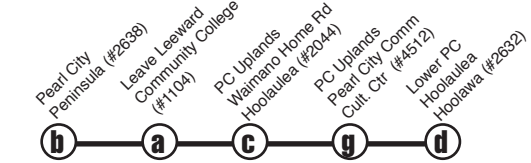

Route 73 Leeward Community College

Effective 8/20/18

Weekdays Only: To Pearl City Pensinsula/LCC To Pearl City Uplands

600a	601a	608a
632a	633a	640a
641a	642a	649a - Mon-Fri SD	
709a	710a	718a
716a	717a	725a - Mon-Fri SD	
756a	757a	808a
839a	840a	847a
916a	917a	924a
953a	954a	1001a
1029a	1030a	1037a
1105a	1106a	1113a
1141a	1142a	1149a
1220p	1221p	1227p
1257p	1258p	104p
133p	134p	140p
139p	140p	146p - Tue/Thu SD	
211p	212p	218p
.....	220p	232p
305p	306p	314p
312p	313p	321p - Mon/Wed/Fri SD	
344p	345p	353p
421p	422p	429p
458p	459p	506p
532p	533p	539p

State Holiday

609a	610a	615a
638a	639a	644a
425p	426p	431p
500p	501p	506p
537p	538p	543p

608a	615a	622a	630a
642a	650a	659a	707a
650a	658a	707a	715a - Mon-Fri SD
.....	724a	733a	745a	754a
725a	733a	745a - Mon-Fri SD	
.....	814a	821a	829a	837a
.....	852a	859a	906a	914a
.....	929a	936a	943a	951a
.....	1005a	1012a	1019a	1027a
.....	1041a	1048a	1055a	1103a
.....	1117a	1124a	1131a	1139a
.....	1153a	1202p	1210p	1218p
.....	1232p	1239p	1247p	1255p
.....	108p	115p	123p	131p
Waimano HR/Noelani -	125p	130p	138p - Tue/Thu SD	
.....	144p	151p	159p	209p
147p	152p - Tue/Thu SD	
.....	236p	243p	253p	302p
Waimano HR/Noelani -	257p	303p	311p - Mon/Wed/Fri SD	
318p	324p	333p	341p
322p	328p - Mon/Wed/Fri SD		
356p	402p	410p	418p
432p	438p	446p	454p
509p	514p	522p	530p
541p	546p

State Holiday

615a	620a	628a	637a
645a	650a	658a	707a
435p	441p	449p	458p
512p	517p	525p	534p
543p	548p

Route 73 Destination Signs

- Westbound & Eastbound:
- To Leeward Community College: 73 LEEWARD COMMUNITY COLLEGE
- To Pearl City Pensinsula: 73 PEARL CITY PENINSULA
- To Pearl City: 73 PEARL CITY

Route 73 Symbols

- Mon-Fri SD - Runs Monday through Friday, school days only
- Mon/Wed/Fri SD - Runs Monday, Wednesday and Friday, school days only
- Tue/Thu SD - Runs Tuesday and Thursday, school days only