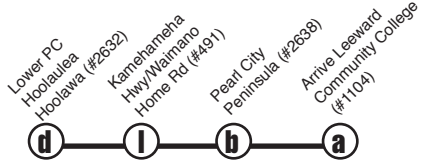

Route 73 Leeward Community College

Effective 8/20/18

Weekdays Only: To Pearl City Pensinsula/LCC To Pearl City Uplands

600a	601a	608a
632a	633a	640a
641a	642a	649a - Mon-Fri SD	
709a	710a	718a
716a	717a	725a - Mon-Fri SD	
756a	757a	808a
839a	840a	847a
916a	917a	924a
953a	954a	1001a
1029a	1030a	1037a
1105a	1106a	1113a
1141a	1142a	1149a
1220p	1221p	1227p
1257p	1258p	104p
133p	134p	140p
139p	140p	146p - Tue/Thu SD	
211p	212p	218p
.....	220p	232p
305p	306p	314p
312p	313p	321p - Mon/Wed/Fri SD	
344p	345p	353p
421p	422p	429p
458p	459p	506p
532p	533p	539p

State Holiday

609a	610a	615a
638a	639a	644a
425p	426p	431p
500p	501p	506p
537p	538p	543p

608a	615a	622a	630a
642a	650a	659a	707a
650a	658a	707a	715a - Mon-Fri SD
.....	724a	733a	745a	754a
725a	733a	745a - Mon-Fri SD	
.....	814a	821a	829a	837a
.....	852a	859a	906a	914a
.....	929a	936a	943a	951a
.....	1005a	1012a	1019a	1027a
.....	1041a	1048a	1055a	1103a
.....	1117a	1124a	1131a	1139a
.....	1153a	1202p	1210p	1218p
.....	1232p	1239p	1247p	1255p
.....	108p	115p	123p	131p
Waimano HR/Noelani -	125p	130p	138p - Tue/Thu SD	
.....	144p	151p	159p	209p
147p	152p - Tue/Thu SD	
.....	236p	243p	253p	302p
Waimano HR/Noelani -	257p	303p	311p - Mon/Wed/Fri SD	
318p	324p	333p	341p
322p	328p - Mon/Wed/Fri SD		
356p	402p	410p	418p
432p	438p	446p	454p
509p	514p	522p	530p
541p	546p

State Holiday

615a	620a	628a	637a
645a	650a	658a	707a
435p	441p	449p	458p
512p	517p	525p	534p
543p	548p

Route 73 Destination Signs

- Westbound & Eastbound:
- To Leeward Community College: 73 LEEWARD COMMUNITY COLLEGE
- To Pearl City Pensinsula: 73 PEARL CITY PENINSULA
- To Pearl City: 73 PEARL CITY

Route 73 Symbols

- Mon-Fri SD - Runs Monday through Friday, school days only
- Mon/Wed/Fri SD - Runs Monday, Wednesday and Friday, school days only
- Tue/Thu SD - Runs Tuesday and Thursday, school days only