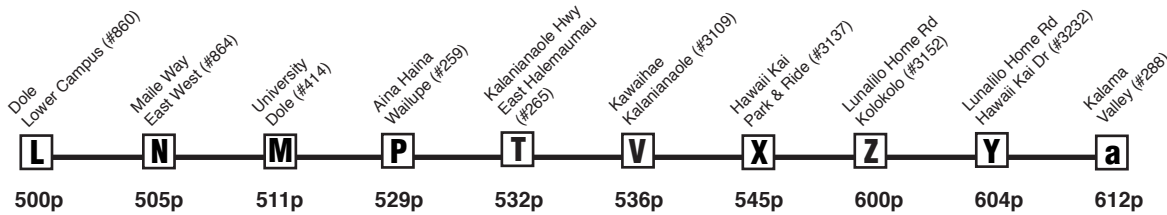

# Route 80A Hawaii Kai Park & Ride Express (UH) NEW WEEKDAY Effective 4/1/20

## Weekday Only AM: To University of Hawaii & Downtown Honolulu

## Weekday Only PM: To Hawaii Kai and Kalama Valley

### Routes 80A Destination Signs:

AM:

To University of Hawaii only - 80A EXPRESS UH MANOA

To University of Hawaii and Downtown - 80A EXPRESS UH MANOA-DOWNTOWN

PM:

To Hawaii Kai and Kalama Valley - 80A EXPRESS Hawaii Kai-Kalama Valley