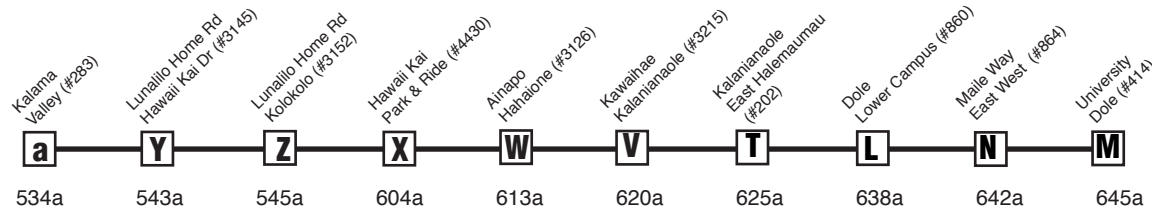

# Route 80A Hawaii Kai Park & Ride Express (UH) NEW WEEKDAY Effective 4/1/20

## Weekday Only AM: To University of Hawaii & Downtown Honolulu

## Weekday Only PM: To Hawaii Kai and Kalama Valley

### Routes 80A Destination Signs:

AM:

To University of Hawaii only - 80A EXPRESS UH MANOA

To University of Hawaii and Downtown - 80A EXPRESS UH MANOA-DOWNTOWN

PM:

To Hawaii Kai and Kalama Valley - 80A EXPRESS Hawaii Kai-Kalama Valley