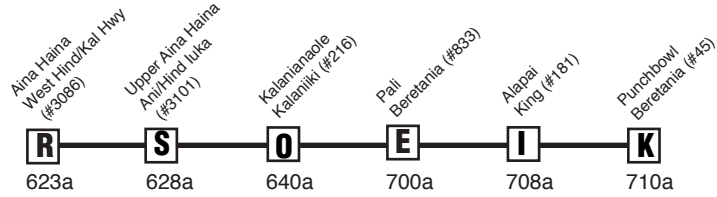

# Route 80B Upper Aina Haina Express Effective 12/8/08

**Weekday & State Holiday AM Only: To Downtown Honolulu**

## Route 80B Destination Sign:

AM SERVICE ONLY:

80B EXPRESS Downtown

**Bold indicates PM service.**

**Schedule to change without notice.**

**All buses are lift and bicycle rack equipped.**