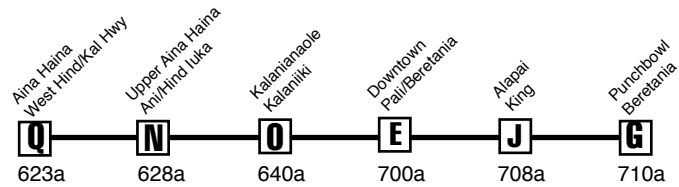

Route 80B - Upper Aina Haina Express Effective 12/8/08

Weekday & State Holiday AM Only: To Downtown Honolulu

Route 80B Destination Signs:

AM:

80B EXPRESS Downtown

**Schedule to change without notice.
All buses are lift and bicycle rack equipped.**