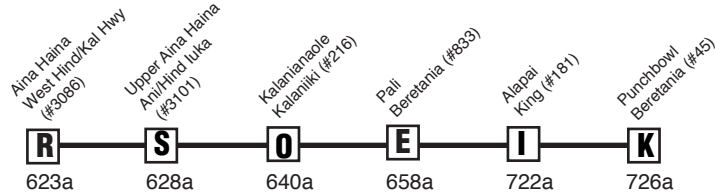

# Route 80B Upper Aina Haina Express Effective 3/3/19

**Weekday & State Holiday AM Only: To Downtown Honolulu**

## Route 80B Destination Sign:

AM SERVICE ONLY:

80B EXPRESS Downtown

**Bold indicates PM service.**

**Schedule to change without notice.**

**All buses are lift and bicycle rack equipped.**