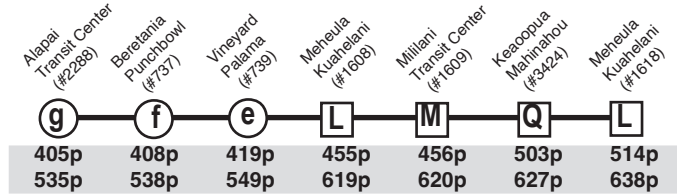

State Holiday

405p	409p	420p	455p	456p	503p	509p
535p	539p	550p	625p	626p	633p	639p

Route 84A Destination Signs

AM: 84A EXPRESS DOWNTOWN

PM: 84A EXPRESS MILILANI

Bold indicates PM service.

Schedule to change without notice.

All buses are lift and bicycle rack equipped.