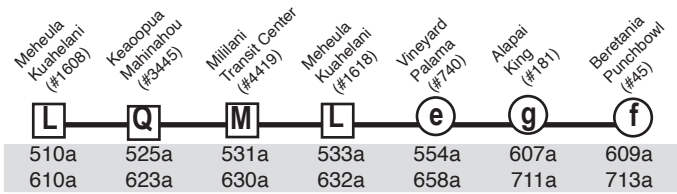

Route 84A Mililani Express - South

Effective 8/21/22

A.M. Weekday: To Downtown Honolulu

P.M. Weekday: To Mililani

State Holiday

510a	519a	525a	527a	548a	559a	601a
610a	623a	630a	631a	658a	711a	713a