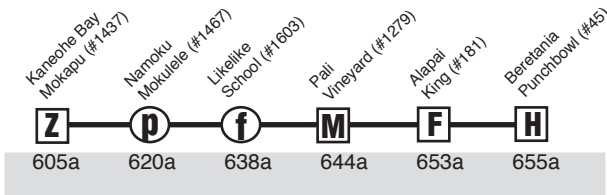

Route 85 Windward Express - Kaneohe

Effective 8/22/21

A.M. Weekday: Kaneohe/Aikahi to Downtown Honolulu

P.M. Weekday: To Kaneohe/Aikahi

State Holiday

605a 620a 638a 644a 653a 655a

State Holiday

415p 422p 434p 453p 504p

Route 85 Destination Signs

AM:

To Downtown Only 85 DOWNTOWN EXPRESS

PM:

To Kaneohe/Aikahi 85 AIKAHI EXPRESS

Bold indicates PM service.

Schedule to change without notice.

All buses are lift and bicycle rack equipped.