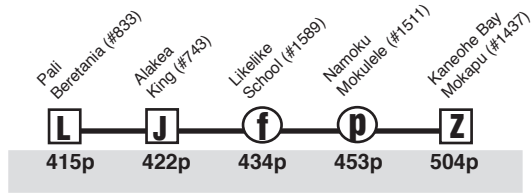

Route 85 Windward Express - Kaneohe

Effective 8/22/21

A.M. Weekday: Kaneohe/Aikahi to Downtown Honolulu

P.M. Weekday: To Kaneohe/Aikahi

State Holiday

605a 620a 638a 644a 653a 655a

State Holiday

415p 422p 434p 453p 504p

Route 85 Destination Signs

AM:

To Downtown Only 85 DOWNTOWN EXPRESS

PM:

To Kaneohe/Aikahi 85 AIKAHI EXPRESS

Bold indicates PM service.

Schedule to change without notice.

All buses are lift and bicycle rack equipped.