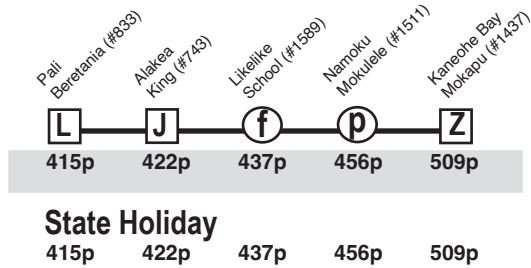

Route 85 Windward Express - Kaneohe Effective 8/21/22

A.M. Weekday: Kaneohe/Aikahi to Downtown Honolulu

P.M. Weekday: To Kaneohe/Aikahi

Route 85 Destination Signs

- AM:
- To Downtown Only 85 DOWNTOWN EXPRESS
- PM:
- To Kaneohe/Aikahi 85 AIKAHI EXPRESS

Bold indicates PM service.
Schedule to change without notice.
All buses are lift and bicycle rack equipped.