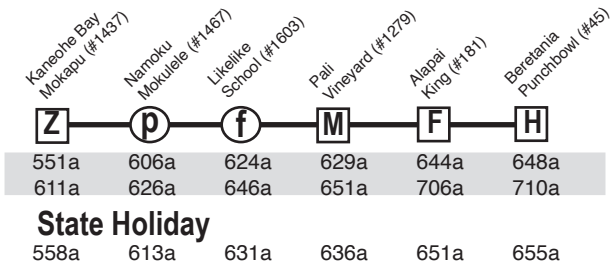

Route 85 Windward Express - Kaneohe Effective 8/21/22

A.M. Weekday: Kaneohe/Aikahi to Downtown Honolulu

P.M. Weekday: To Kaneohe/Aikahi

Route 85 Destination Signs

- AM:
- To Downtown Only 85 DOWNTOWN EXPRESS
- PM:
- To Kaneohe/Aikahi 85 AIKAHI EXPRESS

Bold indicates PM service.
Schedule to change without notice.
All buses are lift and bicycle rack equipped.