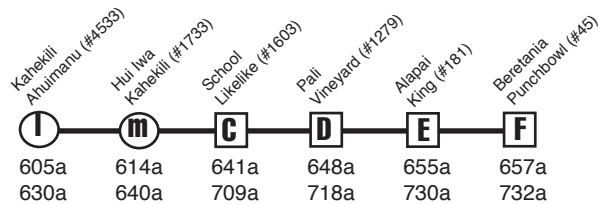

Route 88 Kahaluu - Ahuimanu Express

Effective 8/20/12

A.M. Weekday Only: Kahaluu to Downtown Honolulu **P.M. Weekday Only:** To Kahaluu

State Holiday

605a 614a 639a 646a 653a 655a

State Holiday

439p 442p 450p 502p 525p 537p

Route 88 Destination Signs

AM:

To Downtown 88 EXPRESS DOWNTOWN

PM:

To Kahaluu 88 EXPRESS KAHALUU VIA KAHEKILI

Bold indicates PM service.

Schedule to change without notice.

All buses are lift and bicycle rack equipped.