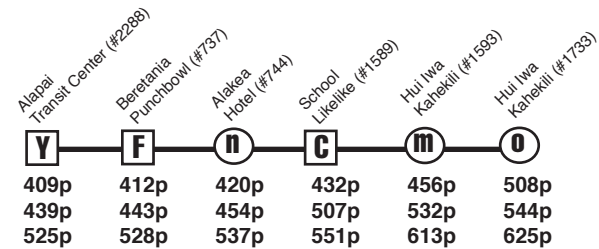

Route 88 Kahaluu - Ahuimanu Express

Effective 8/20/12

A.M. Weekday Only: Kahaluu to Downtown Honolulu **P.M. Weekday Only:** To Kahaluu

State Holiday

605a 614a 639a 646a 653a 655a

State Holiday

439p 442p 450p 502p 525p 537p

Route 88 Destination Signs

AM:

To Downtown 88 EXPRESS DOWNTOWN

PM:

To Kahaluu 88 EXPRESS KAHALUU VIA KAHEKILI

Bold indicates PM service.

Schedule to change without notice.

All buses are lift and bicycle rack equipped.