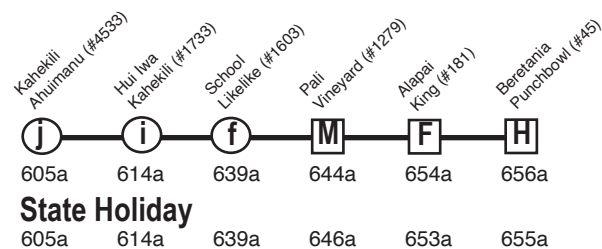

Route 88 Kahaluu - Ahuimanu Express

Effective 12/5/21

A.M. Weekday: Kahaluu to Downtown Honolulu

P.M. Weekday: To Kahaluu

Route 88 Destination Signs

AM:

To Downtown 88 DOWNTOWN EXPRESS

PM:

To Kahaluu 88 AHUIMANU EXPRESS

Bold indicates PM service.

Schedule to change without notice.

All buses are lift and bicycle rack equipped.