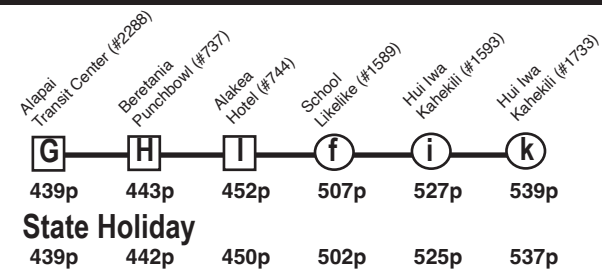

Route 88 Kahaluu - Ahuimanu Express

Effective 12/5/21

A.M. Weekday: Kahaluu to Downtown Honolulu

P.M. Weekday: To Kahaluu

Route 88 Destination Signs

AM:

To Downtown 88 DOWNTOWN EXPRESS

PM:

To Kahaluu 88 AHUIMANU EXPRESS

Bold indicates PM service.

Schedule to change without notice.

All buses are lift and bicycle rack equipped.