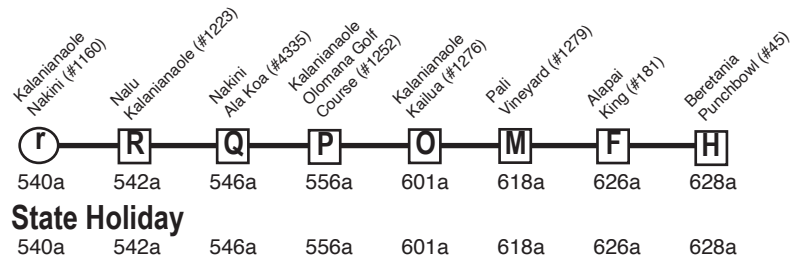

# Route 89 - Waimanalo Express

Effective 5/29/22

## A.M. Weekday: Waimanalo to Downtown Honolulu

## P.M. Weekday: To Waimanalo

### Route 89 Destination Signs

- AM:  
 To Downtown      89 DOWNTOWN EXPRESS  
 PM:  
 To Waimanalo      89 WAIMANALO EXPRESS

**Bold indicates PM service.**  
**Schedule to change without notice.**  
**All buses are lift and bicycle rack equipped.**