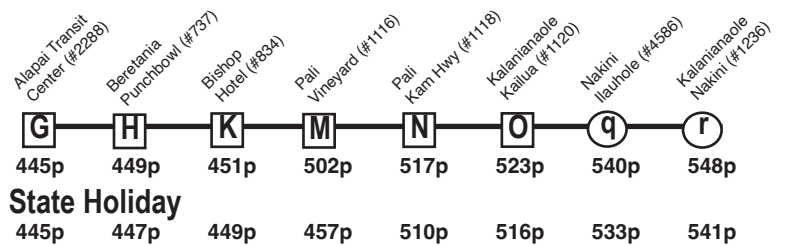

# Route 89 - Waimanalo Express

Effective 5/29/22

## A.M. Weekday: Waimanalo to Downtown Honolulu

## P.M. Weekday: To Waimanalo

### Route 89 Destination Signs

- AM:  
 To Downtown      89 DOWNTOWN EXPRESS  
 PM:  
 To Waimanalo      89 WAIMANALO EXPRESS

**Bold indicates PM service.**  
**Schedule to change without notice.**  
**All buses are lift and bicycle rack equipped.**