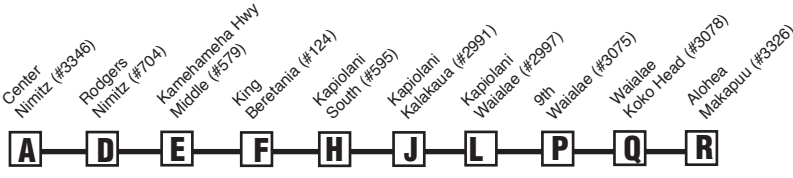

Route 9 Kaimuki - Pearl Harbor Effective 12/3/17

Saturday: Eastbound from Pearl Harbor to Kaimuki

.....	.....	.....	613a	623a	630a	638a	642a	643a	650a
610a	622a	626a	635a	645a	652a	700a	704a	706a	713a
640a	652a	656a	706a	716a	723a	731a	735a	736a	743a
710a	722a	726a	734a	744a	751a	759a	803a	805a	812a
740a	752a	756a	805a	815a	822a	830a	834a	836a	843a
815a	827a	831a	841a	851a	858a	906a	910a	912a	919a
855a	907a	911a	923a	933a	944a	952a	957a	959a	1006a
935a	947a	951a	1003a	1013a	1024a	1032a	1037a	1039a	1046a
1015a	1027a	1031a	1041a	1051a	1104a	1112a	1118a	1120a	1127a
1055a	1107a	1111a	1122a	1132a	1145a	1154a	1200p	1202p	1209p
1135a	1147a	1151a	1202p	1212p	1225p	1234p	1240p	1242p	1249p
1215p	1227p	1231p	1242p	1252p	105p	114p	120p	122p	129p
1255p	107p	111p	122p	132p	145p	154p	200p	202p	209p
135p	147p	151p	202p	212p	225p	234p	240p	242p	249p
215p	227p	231p	242p	252p	305p	313p	318p	320p	327p
255p	307p	311p	322p	332p	345p	353p	357p	359p	406p
335p	347p	351p	401p	411p	424p	432p	437p	439p	446p
415p	427p	431p	440p	450p	503p	511p	516p	518p	525p
455p	507p	511p	520p	526p	539p	547p	551p	553p	559p
535p	547p	551p	600p	606p	618p	626p	630p	632p	638p
615p	627p	631p	640p	646p	658p	706p	710p	712p	718p
650p	702p	706p	715p	721p	733p	741p	745p	747p	753p
730p	742p	746p	755p	801p	811p	819p	823p	825p	831p
810p	822p	826p	835p	841p	851p	858p	902p	904p	910p
850p	900p	904p	913p	919p	929p	936p	940p	942p	948p
925p	935p	939p	948p	954p	1004p	1011p	1015p	1017p	1023p

Sunday

.....	.....	.....	600a	608a	617a	624a	627a	628a	634a
610a	620a	624a	632a	640a	649a	656a	659a	700a	709a
700a	711a	715a	724a	733a	742a	749a	753a	754a	803a
750a	801a	805a	814a	823a	832a	839a	843a	844a	851a
840a	852a	856a	905a	914a	923a	930a	934a	935a	942a
930a	942a	946a	956a	1006a	1015a	1023a	1027a	1028a	1035a
1020a	1032a	1036a	1046a	1056a	1107a	1115a	1119a	1120a	1126a
1110a	1122a	1126a	1136a	1146a	1157a	1205p	1209p	1210p	1216p
1200p	1212p	1216p	1226p	1237p	1248p	1256p	100p	101p	108p
1250p	101p	105p	115p	126p	137p	145p	149p	150p	157p
140p	151p	155p	206p	217p	228p	236p	240p	241p	248p
230p	241p	245p	256p	307p	318p	326p	330p	331p	338p
320p	331p	335p	346p	355p	406p	414p	418p	419p	426p
410p	421p	425p	436p	445p	456p	504p	508p	509p	516p
500p	511p	515p	526p	535p	546p	554p	558p	559p	606p
550p	601p	605p	614p	622p	633p	641p	645p	646p	653p
640p	651p	655p	703p	711p	722p	730p	734p	735p	741p
730p	742p	746p	754p	802p	812p	820p	824p	825p	831p
820p	832p	836p	844p	852p	901p	909p	913p	914p	920p
910p	921p	925p	933p	941p	950p	958p	1002p	1003p	1009p

Route 9 Destination Signs

1. Westbound:
2. To Center/Nimitz:
   - 9 Navy Nimitz Gate
   - To Landing C:
   - 9 Navy Landing C
   - To Navy Supply Center:
   - 9 Navy Supply Center
   - To King/Beretania:
   - 9 Aala Park
3. Eastbound:
4. To KCC-Makapuu/Alohea:
   - 9 Kaimuki KCC
   - To Alapai/King:
   - 9 Alapai Transit Center

Route 9 Symbols

- **C** Begins/Ends at Landing C
- **S** Begins/Ends at Navy Supply Center
- **CS** Leaves Landing C and arrives Navy Supply Center 11 minutes later
- **SC** Arrives at Navy Supply Center and ends at Landing C 10 minutes later
- **CK** Ends at Center/Kamehameha Hwy
- **■** Ends at Makapuu/Alohea 2 minutes later