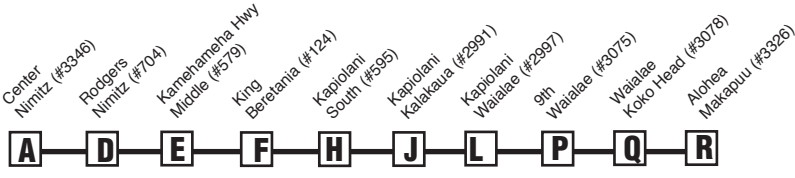

Route 9 Kaimuki - Pearl Harbor Effective 12/4/16

Saturday: Eastbound from Pearl Harbor to Kaimuki

.....	.....	.....	613a	623a	630a	638a	642a	643a	650a
610a	622a	626a	635a	645a	652a	700a	704a	706a	713a
640a	652a	656a	706a	716a	723a	731a	735a	736a	743a
710a	722a	726a	734a	744a	751a	759a	803a	805a	812a
740a	752a	756a	805a	815a	822a	830a	834a	836a	843a
815a	827a	831a	841a	851a	858a	906a	910a	912a	919a
855a	907a	911a	923a	933a	944a	952a	957a	959a	1006a
935a	947a	951a	1003a	1013a	1024a	1032a	1037a	1039a	1046a
1015a	1027a	1031a	1041a	1051a	1104a	1112a	1118a	1120a	1127a
1055a	1107a	1111a	1122a	1132a	1145a	1154a	1200p	1202p	1209p
1135a	1147a	1151a	1202p	1212p	1225p	1234p	1240p	1242p	1249p
1215p	1227p	1231p	1242p	1252p	105p	114p	120p	122p	129p
1255p	107p	111p	122p	132p	145p	154p	200p	202p	209p
135p	147p	151p	202p	212p	225p	234p	240p	242p	249p
215p	227p	231p	242p	252p	305p	313p	318p	320p	327p
255p	307p	311p	322p	332p	345p	353p	357p	359p	406p
335p	347p	351p	401p	411p	424p	432p	437p	439p	446p
415p	427p	431p	440p	450p	503p	511p	516p	518p	525p
455p	507p	511p	520p	526p	539p	547p	551p	553p	559p
535p	547p	551p	600p	606p	618p	626p	630p	632p	638p
615p	627p	631p	640p	646p	658p	706p	710p	712p	718p
650p	702p	706p	715p	721p	733p	741p	745p	747p	753p
730p	742p	746p	755p	801p	811p	819p	823p	825p	831p
810p	822p	826p	835p	841p	851p	858p	902p	904p	910p
850p	900p	904p	913p	919p	929p	936p	940p	942p	948p
925p	935p	939p	948p	954p	1004p	1011p	1015p	1017p	1023p

Sunday

.....	.....	.....	600a	608a	617a	624a	627a	628a	634a
610a	620a	624a	632a	640a	649a	656a	659a	700a	709a
700a	711a	715a	724a	733a	742a	749a	753a	754a	803a
750a	801a	805a	814a	823a	832a	839a	843a	844a	851a
840a	852a	856a	905a	914a	923a	930a	934a	935a	942a
930a	942a	946a	956a	1006a	1015a	1023a	1027a	1028a	1035a
1020a	1032a	1036a	1046a	1056a	1107a	1115a	1119a	1120a	1126a
1110a	1122a	1126a	1136a	1146a	1157a	1205p	1209p	1210p	1216p
1200p	1212p	1216p	1226p	1237p	1248p	1256p	100p	101p	108p
1250p	101p	105p	115p	126p	137p	145p	149p	150p	157p
140p	151p	155p	206p	217p	228p	236p	240p	241p	248p
230p	241p	245p	256p	307p	318p	326p	330p	331p	338p
320p	331p	335p	346p	355p	406p	414p	418p	419p	426p
410p	421p	425p	436p	445p	456p	504p	508p	509p	516p
500p	511p	515p	526p	535p	546p	554p	558p	559p	606p
550p	601p	605p	614p	622p	633p	641p	645p	646p	653p
640p	651p	655p	703p	711p	722p	730p	734p	735p	741p
730p	742p	746p	754p	802p	812p	820p	824p	825p	831p
820p	832p	836p	844p	852p	901p	909p	913p	914p	920p
910p	921p	925p	933p	941p	950p	958p	1002p	1003p	1009p

Route 9 Destination Signs

1. Westbound:
   To Center/Nimitz:
   9 Navy Nimitz Gate
   To Landing C:
   9 Navy Landing C
   To Navy Supply Center:
   9 Navy Supply Center
   To King/Beretania:
   9 Aala Park
   Eastbound:
   To KCC-Makapuu/Alohea:
   9 Kaimuki KCC
   To Alapai/King:
   9 Alapai Transit Center

Route 9 Symbols

- C Begins/Ends at Landing C
- S Begins/Ends at Navy Supply Center
- CS Leaves Landing C and arrives Navy Supply Center 11 minutes later
- SC Arrives at Navy Supply Center and ends at Landing C 10 minutes later
- CK Ends at Center/Kamehameha Hwy
- Ends at Makapuu/Alohea 2 minutes later