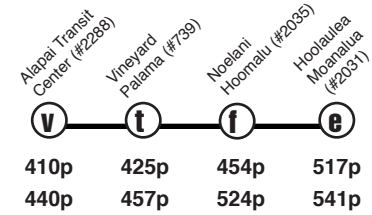

Route 90 Pearl City Express

Effective 3/2/15

Weekdays Only AM: To Downtown PM: To Pearl City

State Holidays AM: To Downtown PM: To Pearl City

Route 90 Destination Signs

Westbound:

AM: To Downtown/University of Hawaii - 90 EXPRESS DOWNTOWN UNIVERSITY
 To Downtown only - 90 EXPRESS DOWNTOWN

PM: To Pearl City - 90 EXPRESS PEARL CITY

Bold indicates PM service.
Schedule to change without notice.
All buses are lift accessible and bicycle rack equipped.