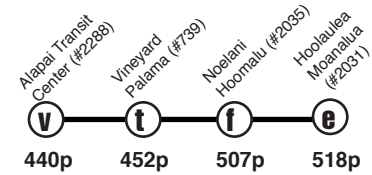

Route 90 Pearl City Express

Effective 3/2/15

Weekdays Only AM: To Downtown PM: To Pearl City

State Holidays AM: To Downtown PM: To Pearl City

Route 90 Destination Signs

Westbound:

AM: To Downtown/University of Hawaii - 90 EXPRESS DOWNTOWN UNIVERSITY
 To Downtown only - 90 EXPRESS DOWNTOWN

PM: To Pearl City - 90 EXPRESS PEARL CITY

Bold indicates PM service.
Schedule to change without notice.
All buses are lift accessible and bicycle rack equipped.