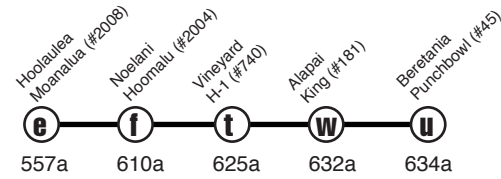

Route 90 Pearl City Express

Effective 3/2/15

Weekdays Only AM: To Downtown PM: To Pearl City

State Holidays AM: To Downtown PM: To Pearl City

Route 90 Destination Signs

Westbound:

AM: To Downtown/University of Hawaii - 90 EXPRESS DOWNTOWN UNIVERSITY
 To Downtown only - 90 EXPRESS DOWNTOWN

PM: To Pearl City - 90 EXPRESS PEARL CITY

Bold indicates PM service.
Schedule to change without notice.
All buses are lift accessible and bicycle rack equipped.