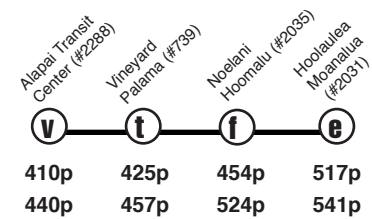

Route 90 Pearl City Express

Effective 3/2/15

Weekdays Only AM: To Downtown PM: To Pearl City

State Holidays AM: To Downtown PM: To Pearl City

Route 90 Destination Signs

Westbound:
 AM: To Downtown/University of Hawaii - 90 EXPRESS DOWNTOWN - UH MANOA
 To Downtown only - 90 EXPRESS DOWNTOWN

PM: To Pearl City - 90 EXPRESS PEARL CITY

Bold indicates PM service.
Schedule to change without notice.
All buses are lift accessible and bicycle rack equipped.