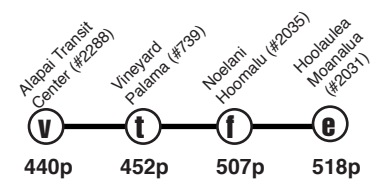

Route 90 Pearl City Express

Effective 3/2/15

Weekdays Only AM: To Downtown PM: To Pearl City

State Holidays AM: To Downtown PM: To Pearl City

Route 90 Destination Signs

Westbound:
 AM: To Downtown/University of Hawaii - 90 EXPRESS DOWNTOWN - UH MANOA
 To Downtown only - 90 EXPRESS DOWNTOWN

PM: To Pearl City - 90 EXPRESS PEARL CITY

Bold indicates PM service.
Schedule to change without notice.
All buses are lift accessible and bicycle rack equipped.