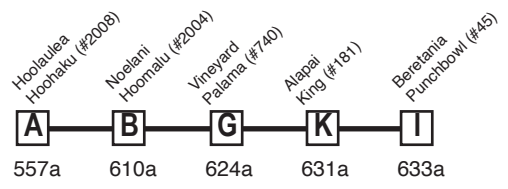

Route 90 Pearl City Express Effective 5/29/22

Weekday AM: To Downtown/UH Manoa **PM: To Pearl City**

State Holiday AM: To Downtown **PM: To Pearl City**

Route 90 Destination Signs

- Westbound:
- AM: To Downtown only - 90 EXPRESS DOWNTOWN
 - PM: To Pearl City - 90 EXPRESS PEARL CITY