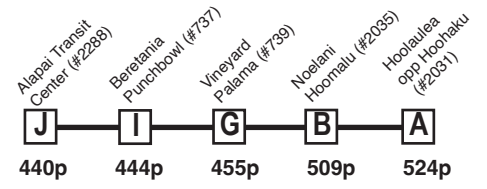

Route 90 Pearl City Express Effective 5/29/22

Weekday AM: To Downtown/UH Manoa **PM: To Pearl City**

State Holiday AM: To Downtown **PM: To Pearl City**

Route 90 Destination Signs

- Westbound:
- AM: To Downtown only - 90 EXPRESS DOWNTOWN
 - PM: To Pearl City - 90 EXPRESS PEARL CITY