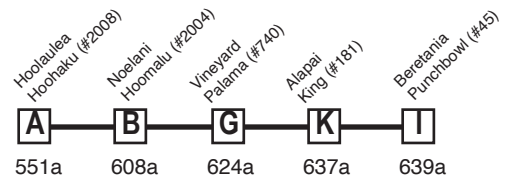

Route 90 Pearl City Express Effective 5/29/22

Weekday AM: To Downtown/UH Manoa **PM: To Pearl City**

State Holiday AM: To Downtown **PM: To Pearl City**

Route 90 Destination Signs

- Westbound:
- AM: To Downtown only - 90 EXPRESS DOWNTOWN
 - PM: To Pearl City - 90 EXPRESS PEARL CITY