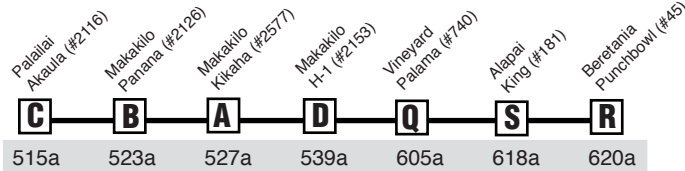

# Route 92 Makakilo City Express

Effective 8/22/21

**A.M. Weekday:** To Downtown

**P.M. Weekday:** To Makakilo

**State Holiday**

515a    523a    527a    539a    603a    617a    621a

**State Holiday**

500p    503p    513p    543p    550p    553p    603p

## Route 92 Destination Signs

AM: 92 EXPRESS DOWNTOWN

PM: 92 EXPRESS MAKAKILO

**Bold indicates PM service.**

**Schedule to change without notice.**

**All buses are lift and bicycle rack equipped.**