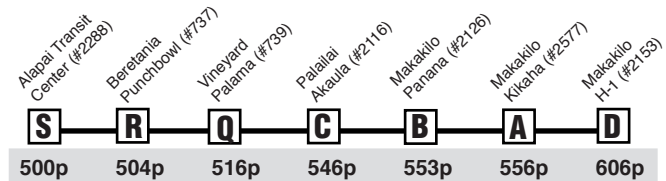

# Route 92 Makakilo City Express

Effective 8/22/21

**A.M. Weekday:** To Downtown

**P.M. Weekday:** To Makakilo

**State Holiday**

515a    523a    527a    539a    603a    617a    621a

**State Holiday**

500p    503p    513p    543p    550p    553p    603p

## Route 92 Destination Signs

AM: 92 EXPRESS DOWNTOWN

PM: 92 EXPRESS MAKAKILO

**Bold indicates PM service.**

**Schedule to change without notice.**

**All buses are lift and bicycle rack equipped.**