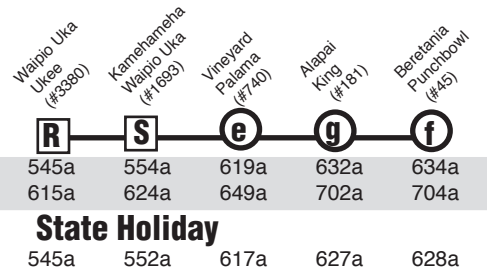

Route 96 Waipio Gentry Express (Downtown)

Effective 3/5/18

A.M. Weekday Only: To Downtown Honolulu **P.M. Weekday Only: To Waipio Gentry**

Route 96 Destination Signs

AM: 96 EXPRESS DOWNTOWN
 PM: 96 EXPRESS WAIPIO GENTRY

Note: State Holiday Express service operating on Martin Luther King Jr. Day, Kuhio Day, Good Friday, Kamehameha Day, Admission Day and Election Day holidays.

Bold indicates PM service.
Schedule to change without notice.
All buses are lift and bicycle rack equipped.