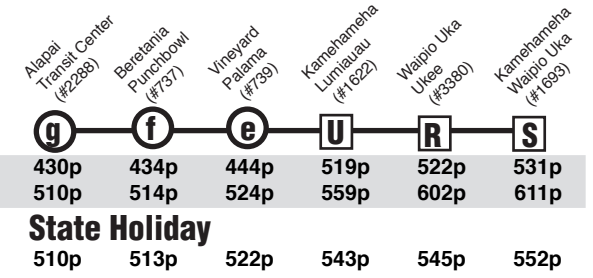

Route 96 Waipio Gentry Express (Downtown)

Effective 3/5/18

A.M. Weekday Only: To Downtown Honolulu **P.M. Weekday Only: To Waipio Gentry**

Route 96 Destination Signs

AM: 96 EXPRESS DOWNTOWN
 PM: 96 EXPRESS WAIPIO GENTRY

Note: State Holiday Express service operating on Martin Luther King Jr. Day, Kuhio Day, Good Friday, Kamehameha Day, Admission Day and Election Day holidays.

Bold indicates PM service.
Schedule to change without notice.
All buses are lift and bicycle rack equipped.