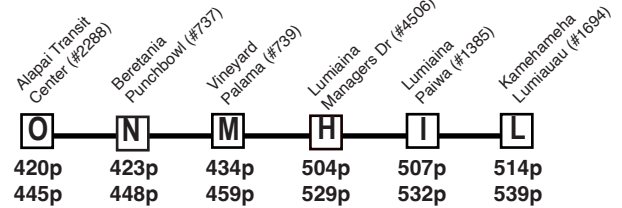

Route 96A Paiwa - Waikele Express (Formerly Route 103) Effective 5/29/22

A.M. Weekday: To Downtown

P.M. Weekday: To Waikele

A.M. State Holiday: To Downtown

P.M. State Holiday: To Waikele

Route 96A Destination Signs

AM: 96A EXPRESS DOWNTOWN

PM: 96A EXPRESS WAIKELE

Bold indicates PM service.
Schedule to change without notice.
All buses are lift and bicycle rack equipped.