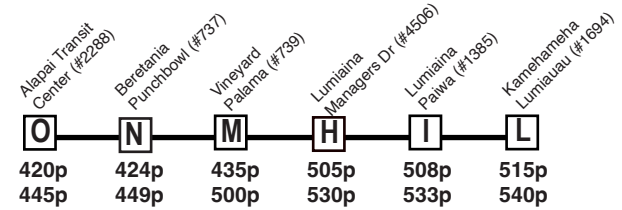

Route 96A Paiwa - Waikele Express (Formerly Route 103) Effective 5/29/22

A.M. Weekday: To Downtown

P.M. Weekday: To Waikele

A.M. State Holiday: To Downtown

P.M. State Holiday: To Waikele

Route 96A Destination Signs

AM: 96A EXPRESS DOWNTOWN

PM: 96A EXPRESS WAIKELE

Bold indicates PM service.
Schedule to change without notice.
All buses are lift and bicycle rack equipped.