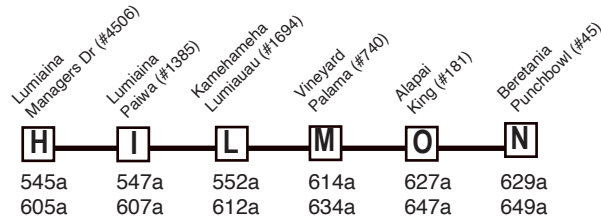

Route 96A Paiwa - Waikele Express (Formerly Route 103) Effective 5/29/22

A.M. Weekday: To Downtown

P.M. Weekday: To Waikele

A.M. State Holiday: To Downtown

P.M. State Holiday: To Waikele

Route 96A Destination Signs

AM: 96A EXPRESS DOWNTOWN

PM: 96A EXPRESS WAIKELE

Bold indicates PM service.
Schedule to change without notice.
All buses are lift and bicycle rack equipped.