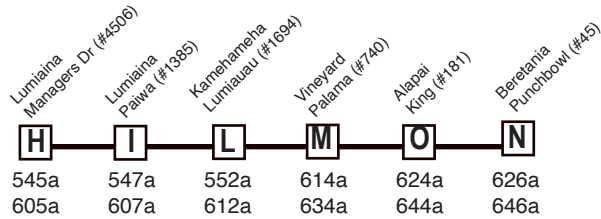

Route 96A Paiwa - Waikele Express (Formerly Route 103) Effective 5/29/22

A.M. Weekday: To Downtown

P.M. Weekday: To Waikele

A.M. State Holiday: To Downtown

P.M. State Holiday: To Waikele

Route 96A Destination Signs

AM: 96A EXPRESS DOWNTOWN

PM: 96A EXPRESS WAIKELE

Bold indicates PM service.
Schedule to change without notice.
All buses are lift and bicycle rack equipped.