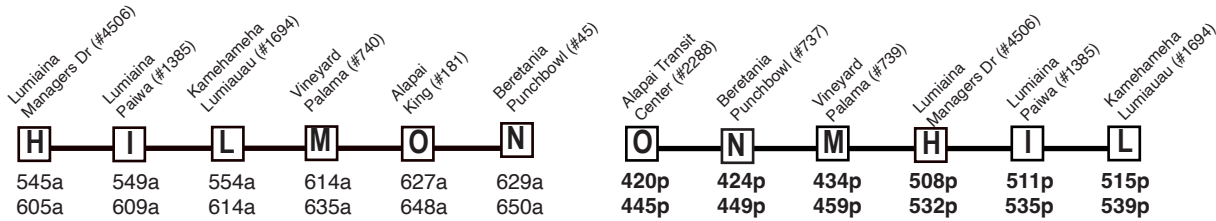

Route 96A Paiwa - Waikele Express (Formerly Route 103) Effective 8/21/22

A.M. Weekday: To Downtown **P.M. Weekday: To Waikele**

A.M. State Holiday: To Downtown **P.M. State Holiday: To Waikele**

Route 96A Destination Signs

AM: 96A EXPRESS DOWNTOWN
 PM: 96A EXPRESS WAIKELE

Bold indicates PM service.
Schedule to change without notice.
All buses are lift and bicycle rack equipped.