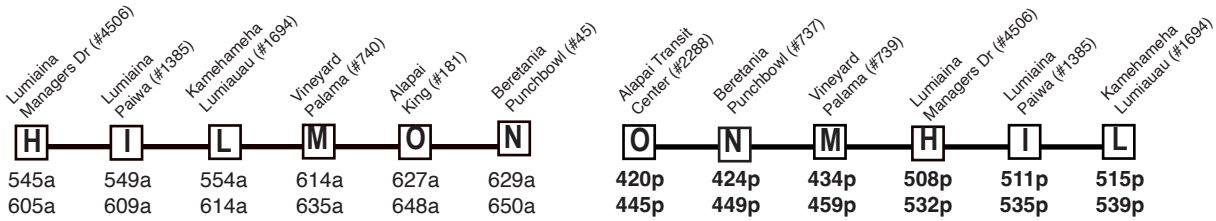

Route 96A Paiwa - Waikele Express (Formerly Route 103) Effective 8/21/22

A.M. Weekday: To Downtown **P.M. Weekday: To Waikele**

A.M. State Holiday: To Downtown **P.M. State Holiday: To Waikele**

Route 96A Destination Signs

AM: 96A EXPRESS DOWNTOWN
 PM: 96A EXPRESS WAIKELE

Bold indicates PM service.
Schedule to change without notice.
All buses are lift and bicycle rack equipped.