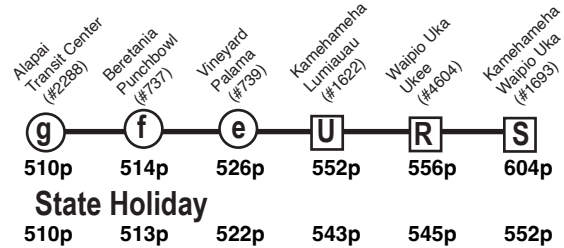

# Route 96 Waipio Gentry Express

Effective 12/5/21

**A.M. Weekday: To Downtown Honolulu**

**P.M. Weekday: To Waipio Gentry**

## Route 96 Destination Signs

AM: 96 EXPRESS DOWNTOWN

PM: 96 EXPRESS WAIPIO GENTRY

**Bold indicates PM service.**

**Schedule to change without notice.**

**All buses are lift and bicycle rack equipped.**