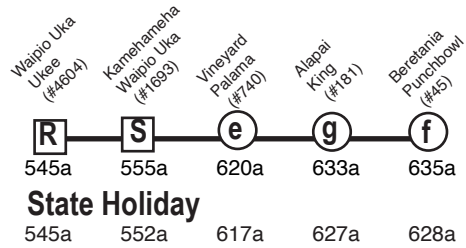

# Route 96 Waipio Gentry Express

Effective 12/5/21

**A.M. Weekday: To Downtown Honolulu**

**P.M. Weekday: To Waipio Gentry**

## Route 96 Destination Signs

AM: 96 EXPRESS DOWNTOWN

PM: 96 EXPRESS WAIPIO GENTRY

**Bold indicates PM service.**

**Schedule to change without notice.**

**All buses are lift and bicycle rack equipped.**