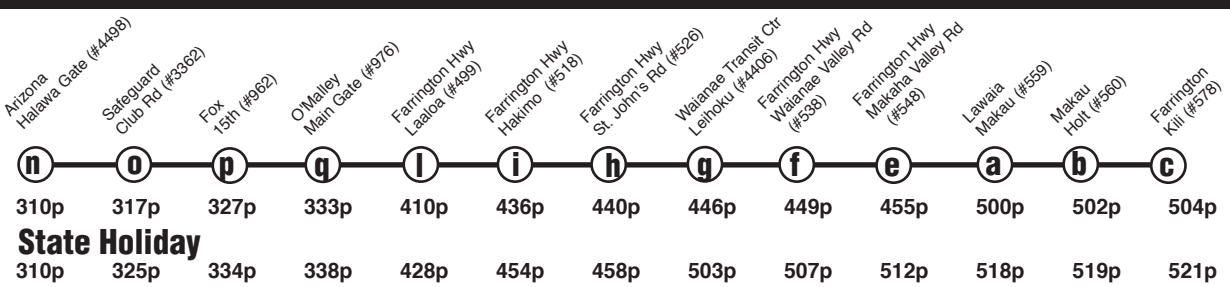

Route PH1 Waianae Coast - Pearl Harbor Express Effective 6/4/18

Weekday/State Holiday: Eastbound from Makaha to Pearl Harbor

Weekday/State Holiday: Westbound from Pearl Harbor to Makaha

Route PH1 Destination Signs

- AM To Pearl Harbor: PH1 Express Pearl Harbor
- PM To the Waianae Coast: PH1 Express Makaha

NOTE: Service on Route PH1 does not operate on New Year's Day, Martin Luther King Jr., Day, Presidents' Day, Memorial Day, Independence Day, Labor Day, Discoverers' Day, Veterans' Day, Thanksgiving Day, Christmas Day and during emergency military base closures.

- Bold indicates PM service.**
- Schedule to change without notice.**
- All buses are lift and bicycle rack equipped.**