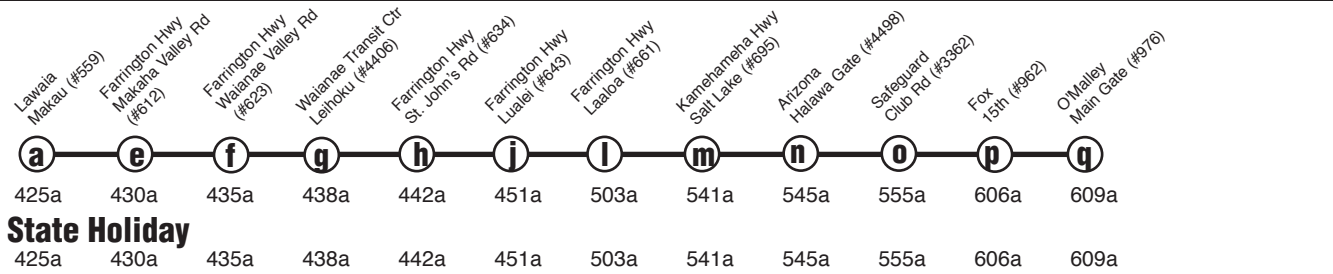

Route PH1 Waianae Coast - Pearl Harbor Express Effective 12/5/16

Weekday/State Holiday: Eastbound from Makaha to Pearl Harbor

Weekday/State Holiday: Westbound from Pearl Harbor to Makaha

Route PH1 Destination Signs

- AM To Pearl Harbor: PH1 Express Pearl Harbor
- PM To the Waianae Coast: PH1 Express Makaha

NOTE: Service on Route PH1 does not operate on New Year's Day, Martin Luther King Jr., Day, Presidents' Day, Memorial Day, Independence Day, Labor Day, Discoverers' Day, Veterans' Day, Thanksgiving Day, Christmas Day and during emergency military base closures.

- Bold indicates PM service.**
- Schedule to change without notice.**
- All buses are lift and bicycle rack equipped.**