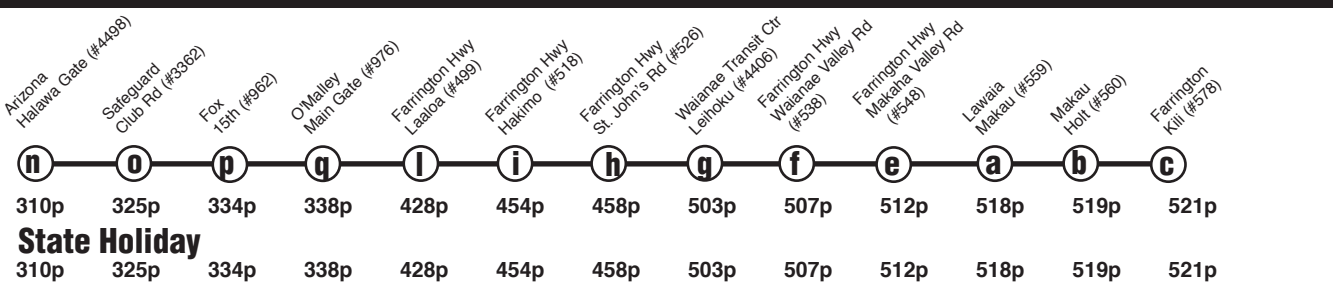

Route PH1 Waianae Coast - Pearl Harbor Express Effective 12/5/16

Weekday/State Holiday: Eastbound from Makaha to Pearl Harbor

Weekday/State Holiday: Westbound from Pearl Harbor to Makaha

Route PH1 Destination Signs

- AM To Pearl Harbor: PH1 Express Pearl Harbor
- PM To the Waianae Coast: PH1 Express Makaha

NOTE: Service on Route PH1 does not operate on New Year's Day, Martin Luther King Jr., Day, Presidents' Day, Memorial Day, Independence Day, Labor Day, Discoverers' Day, Veterans' Day, Thanksgiving Day, Christmas Day and during emergency military base closures.

- Bold indicates PM service.**
- Schedule to change without notice.**
- All buses are lift and bicycle rack equipped.**