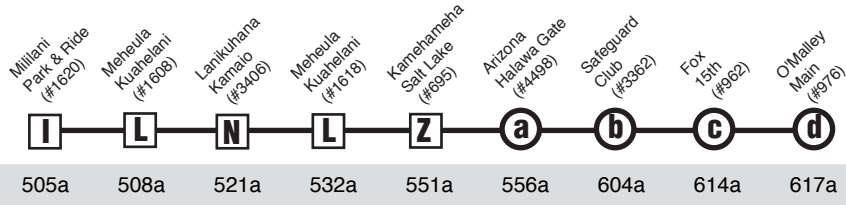

Route PH2 Mililani Town - Pearl Harbor Express

Effective 3/5/18

A.M. Weekday: To Pearl Harbor

P.M. Weekday: To Mililani

State Holiday

505a 508a 521a 531a 549a 553a 601a 612a 614a

State Holiday

310p 318p 326p 328p 353p 356p 406p 418p

Route PH2 Destination Signs

AM:

To Pearl Harbor - PH2 EXPRESS PEARL HARBOR

PM:

To Mililani - PH2 EXPRESS MILILANI

Route PH2 Symbols

Note - Service on Route PH2 does not operate on New Year's Day, Martin Luther King Jr. Day, Presidents' Day, Memorial Day, Independence Day, Labor Day, Discoverers' Day, Veterans' Day, Thanksgiving Day, Christmas Day and during emergency military base closures.

Bold indicates PM service.

Schedule to change without notice.

All buses are lift and bicycle rack equipped.