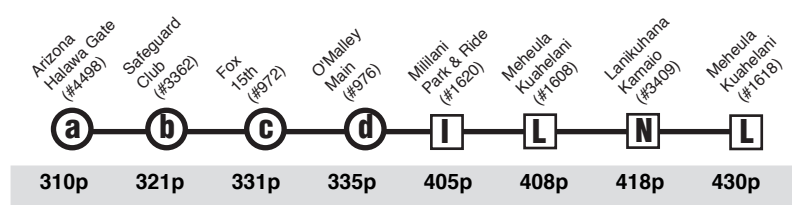

Route PH2 Mililani Town - Pearl Harbor Express

Effective 3/5/18

A.M. Weekday: To Pearl Harbor

P.M. Weekday: To Mililani

State Holiday

505a 508a 521a 531a 549a 553a 601a 612a 614a

State Holiday

310p 318p 326p 328p 353p 356p 406p 418p

Route PH2 Destination Signs

AM:

To Pearl Harbor - PH2 EXPRESS PEARL HARBOR

PM:

To Mililani - PH2 EXPRESS MILILANI

Route PH2 Symbols

Note - Service on Route PH2 does not operate on New Year's Day, Martin Luther King Jr. Day, Presidents' Day, Memorial Day, Independence Day, Labor Day, Discoverers' Day, Veterans' Day, Thanksgiving Day, Christmas Day and during emergency military base closures.

Bold indicates PM service.

Schedule to change without notice.

All buses are lift and bicycle rack equipped.