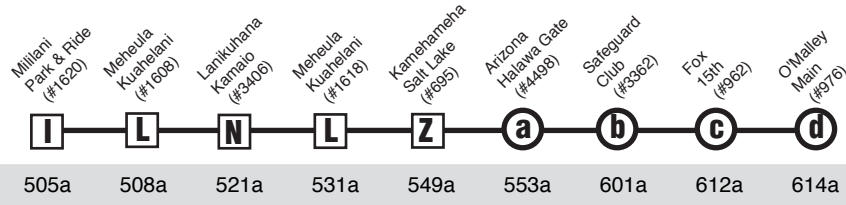

# Route PH2 Mililani Town - Pearl Harbor Express

Effective 12/7/15

**A.M. Weekday: To Pearl Harbor**

**P.M. Weekday: To Mililani**

**State Holiday**

505a 508a 521a 531a 549a 553a 601a 612a 614a

**State Holiday**

310p 318p 326p 328p 353p 356p 406p 418p

**Route PH2 Destination Signs**

AM:

To Pearl Harbor - PH2 EXPRESS PEARL HARBOR

PM:

To Mililani - PH2 EXPRESS MILILANI

**Route PH2 Symbols**

Note - Service on Route PH2 does not operate on New Year's Day, Martin Luther King Jr. Day, Presidents' Day, Memorial Day, Independence Day, Labor Day, Discoverers' Day, Veterans' Day, Thanksgiving Day, Christmas Day and during emergency military base closures.