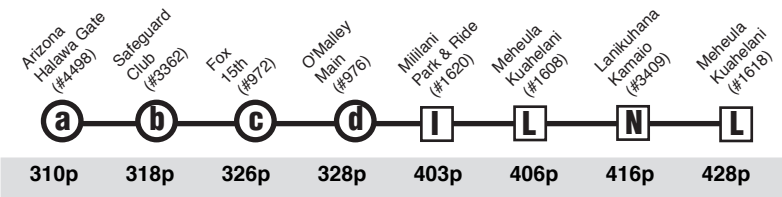

# Route PH2 Mililani Town - Pearl Harbor Express

Effective 12/7/15

**A.M. Weekday: To Pearl Harbor**

**P.M. Weekday: To Mililani**

**State Holiday**

505a 508a 521a 531a 549a 553a 601a 612a 614a

**State Holiday**

310p 318p 326p 328p 353p 356p 406p 418p

**Route PH2 Destination Signs**

AM:

To Pearl Harbor - PH2 EXPRESS PEARL HARBOR

PM:

To Mililani - PH2 EXPRESS MILILANI

**Route PH2 Symbols**

Note - Service on Route PH2 does not operate on New Year's Day, Martin Luther King Jr. Day, Presidents' Day, Memorial Day, Independence Day, Labor Day, Discoverers' Day, Veterans' Day, Thanksgiving Day, Christmas Day and during emergency military base closures.