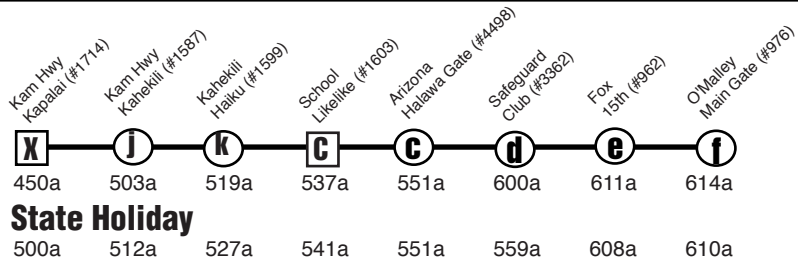

Route PH4 Kaneohe - Kahaluu - Pearl Harbor Express

Effective 12/4/17

A.M. Weekday Only: Kaneohe to Pearl Harbor Navy Supply Center

P.M. Weekday Only: To Kaneohe

Route PH4 Destination Signs

AM: To Pearl Harbor PH4 EXPRESS PEARL HARBOR
 PM: To Kahaluu PH4 EXPRESS KAHALUU AHUIMANU

NOTE: Service on Route PH4 does not operate on New Year's Day, Martin Luther King Jr. Day, Presidents' Day, Memorial Day, Independence Day, Labor Day, Discoverers' Day, Veterans' Day, Thanksgiving Day, Christmas Day and during emergency military base closures.

Bold indicates PM service.
Schedule to change without notice.
All buses are lift and bicycle rack equipped.