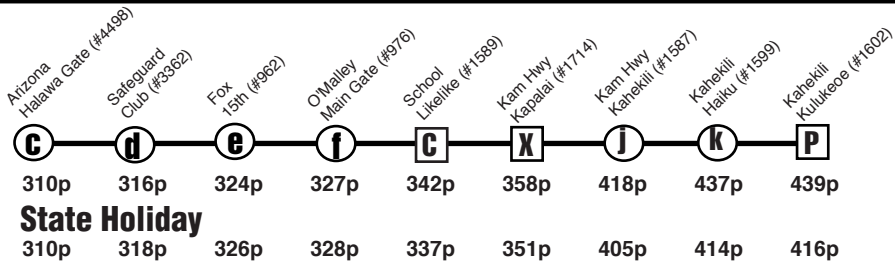

Route PH4 Kaneohe - Kahaluu - Pearl Harbor Express

Effective 12/4/17

A.M. Weekday Only: Kaneohe to Pearl Harbor Navy Supply Center

P.M. Weekday Only: To Kaneohe

Route PH4 Destination Signs

AM: To Pearl Harbor PH4 EXPRESS PEARL HARBOR
 PM: To Kahaluu PH4 EXPRESS KAHALUU AHUIMANU

NOTE: Service on Route PH4 does not operate on New Year's Day, Martin Luther King Jr. Day, Presidents' Day, Memorial Day, Independence Day, Labor Day, Discoverers' Day, Veterans' Day, Thanksgiving Day, Christmas Day and during emergency military base closures.

Bold indicates PM service.
Schedule to change without notice.
All buses are lift and bicycle rack equipped.