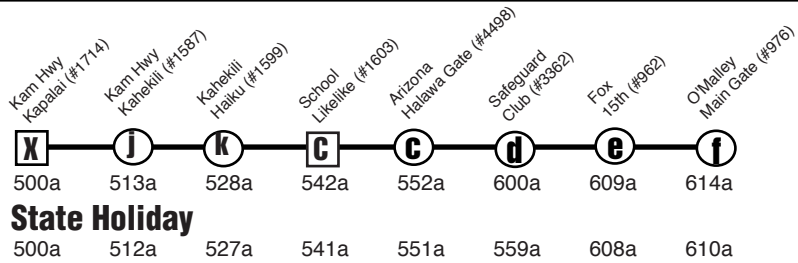

Route PH4 Kaneohe - Kahaluu - Pearl Harbor Express

Effective 12/7/15

A.M. Weekday Only: Kaneohe to Pearl Harbor Navy Supply Center

P.M. Weekday Only: To Kaneohe

Route PH4 Destination Signs

AM: To Pearl Harbor PH4 EXPRESS PEARL HARBOR
 PM: To Kahaluu PH4 EXPRESS KAHALUU AHUIMANU

NOTE: Service on Route PH4 does not operate on New Year's Day, Martin Luther King Jr. Day, Presidents' Day, Memorial Day, Independence Day, Labor Day, Discoverers' Day, Veterans' Day, Thanksgiving Day, Christmas Day and during emergency military base closures.

Bold indicates PM service.
Schedule to change without notice.
All buses are lift and bicycle rack equipped.