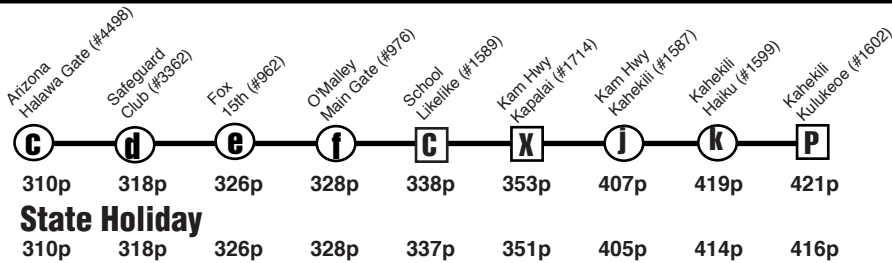

Route PH4 Kaneohe - Kahaluu - Pearl Harbor Express

Effective 12/7/15

A.M. Weekday Only: Kaneohe to Pearl Harbor Navy Supply Center

P.M. Weekday Only: To Kaneohe

Route PH4 Destination Signs

AM: To Pearl Harbor PH4 EXPRESS PEARL HARBOR
 PM: To Kahaluu PH4 EXPRESS KAHALUU AHUIMANU

NOTE: Service on Route PH4 does not operate on New Year's Day, Martin Luther King Jr. Day, Presidents' Day, Memorial Day, Independence Day, Labor Day, Discoverers' Day, Veterans' Day, Thanksgiving Day, Christmas Day and during emergency military base closures.

Bold indicates PM service.
Schedule to change without notice.
All buses are lift and bicycle rack equipped.