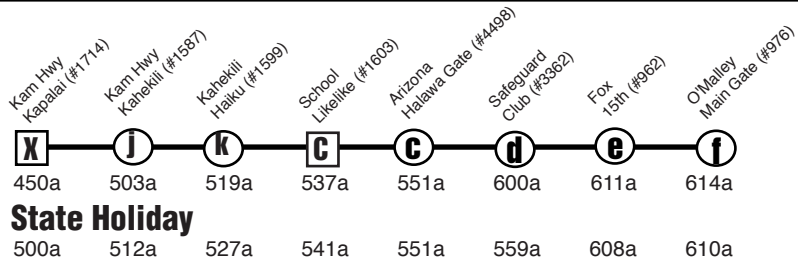

Route PH4 Kaneohe - Kahaluu - Pearl Harbor Express

Effective 12/4/17

A.M. Weekday Only: Kaneohe to Pearl Harbor Navy Supply Center

P.M. Weekday Only: To Kaneohe

Route PH4 Destination Signs

AM: To Pearl Harbor PH4 EXPRESS PEARL HARBOR
 PM: To Kahaluu PH4 EXPRESS KANEOHE KAHALUU

NOTE: Service on Route PH4 does not operate on New Year's Day, Martin Luther King Jr. Day, Presidents' Day, Memorial Day, Independence Day, Labor Day, Discoverers' Day, Veterans' Day, Thanksgiving Day, Christmas Day and during emergency military base closures.

Bold indicates PM service.
Schedule to change without notice.
All buses are lift and bicycle rack equipped.