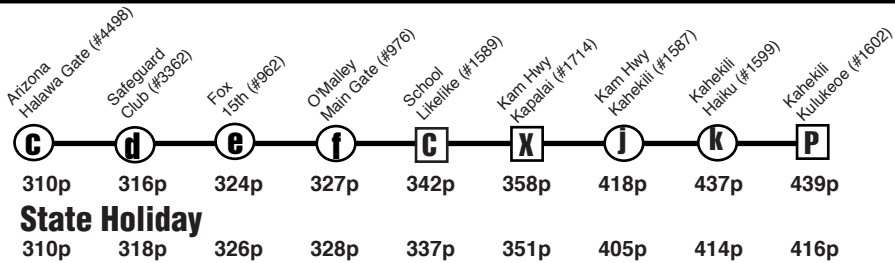

Route PH4 Kaneohe - Kahaluu - Pearl Harbor Express

Effective 12/4/17

A.M. Weekday Only: Kaneohe to Pearl Harbor Navy Supply Center

P.M. Weekday Only: To Kaneohe

Route PH4 Destination Signs

AM: To Pearl Harbor PH4 EXPRESS PEARL HARBOR
 PM: To Kahaluu PH4 EXPRESS KANEOHE KAHALUU

NOTE: Service on Route PH4 does not operate on New Year's Day, Martin Luther King Jr. Day, Presidents' Day, Memorial Day, Independence Day, Labor Day, Discoverers' Day, Veterans' Day, Thanksgiving Day, Christmas Day and during emergency military base closures.

Bold indicates PM service.
Schedule to change without notice.
All buses are lift and bicycle rack equipped.