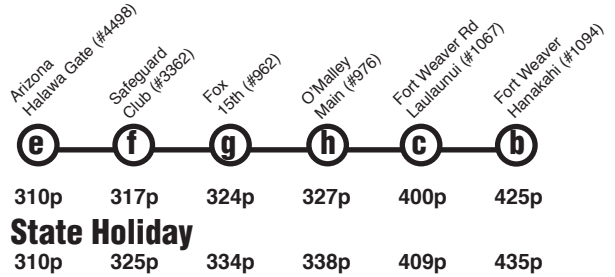

Route PH7 Ewa Beach - Pearl Harbor Express Effective 12/4/17

A.M. Weekday Only: To Pearl Harbor **P.M. Weekday Only: To Ewa Beach**

Route PH7 Destination Signs

AM: To Pearl Harbor PH7 EXPRESS PEARL HARBOR
 PM: To Ewa Beach PH7 EXPRESS EWA BEACH

NOTE: Service on Route PH7 does not operate on New Year's Day, Martin Luther King Jr. Day, Presidents' Day, Memorial Day, Independence Day, Labor Day, Discoverers' Day, Veterans' Day, Thanksgiving Day, Christmas Day and during emergency military base closures.