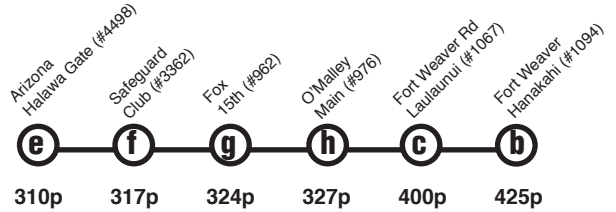

Route PH7 Ewa Beach - Pearl Harbor Express Effective 8/21/17

A.M. Weekday Only: To Pearl Harbor **P.M. Weekday Only: To Ewa Beach**

State Holiday

505a 530a 548a 552a 602a 613a 616a

State Holiday

310p 325p 334p 338p 409p 435p

Route PH7 Destination Signs

AM: To Pearl Harbor PH7 EXPRESS PEARL HARBOR
 PM: To Ewa Beach PH7 EXPRESS EWA BEACH

NOTE: Service on Route PH7 does not operate on New Year's Day, Martin Luther King Jr. Day, Presidents' Day, Memorial Day, Independence Day, Labor Day, Discoverers' Day, Veterans' Day, Thanksgiving Day, Christmas Day and during emergency military base closures.