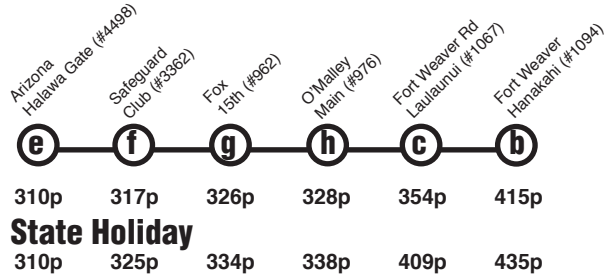

Route PH7 Ewa Beach - Pearl Harbor Express Effective 6/4/18

A.M. Weekday Only: To Pearl Harbor **P.M. Weekday Only:** To Ewa Beach

Route PH7 Destination Signs

AM: To Pearl Harbor PH7 EXPRESS PEARL HARBOR
 PM: To Ewa Beach PH7 EXPRESS EWA BEACH

NOTE: Service on Route PH7 does not operate on New Year's Day, Martin Luther King Jr. Day, Presidents' Day, Memorial Day, Independence Day, Labor Day, Discoverers' Day, Veterans' Day, Thanksgiving Day, Christmas Day and during emergency military base closures.