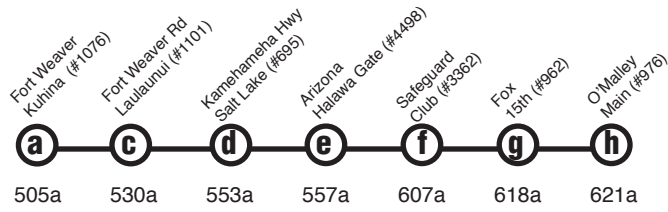

Route PH7 Ewa Beach - Pearl Harbor Express Effective 8/21/17

A.M. Weekday Only: To Pearl Harbor **P.M. Weekday Only: To Ewa Beach**

State Holiday

505a 530a 548a 552a 602a 613a 616a

State Holiday

310p 325p 334p 338p 409p 435p

Route PH7 Destination Signs

AM: To Pearl Harbor PH7 EXPRESS PEARL HARBOR
 PM: To Ewa Beach PH7 EXPRESS EWA BEACH

NOTE: Service on Route PH7 does not operate on New Year's Day, Martin Luther King Jr. Day, Presidents' Day, Memorial Day, Independence Day, Labor Day, Discoverers' Day, Veterans' Day, Thanksgiving Day, Christmas Day and during emergency military base closures.