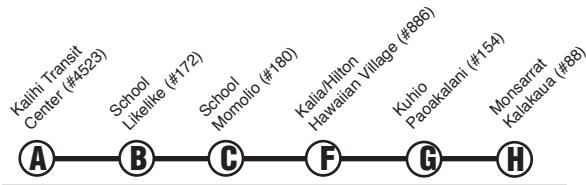

Route W3 Kalihi via School Express

Effective 12/1/13

Weekday AM Service: Eastbound from Kalihi to Waikiki

PM Service : Westbound from Waikiki to Kalihi

544a	553a	558a	612a	624a	627a
614a	623a	628a	643a	655a	658a

Saturday

544a	552a	556a	610a	618a	621a
614a	622a	626a	640a	648a	651a

Sunday

544a	552a	556a	610a	618a	621a
614a	622a	626a	640a	648a	651a

State Holiday

544a	552a	556a	610a	618a	621a
614a	622a	626a	640a	648a	651a

337p	353p	416p	435p
407p	423p	446p	505p

Saturday

337p	357p	413p	428p
407p	427p	443p	458p

Sunday

337p	354p	410p	425p
407p	424p	440p	455p

State Holiday

337p	357p	413p	428p
407p	427p	443p	458p

Route W3 Destination Signs

Eastbound (AM) to Waikiki: W3 Express Waikiki

Westbound (PM) to Kalihi: W3 Express Kalihi

Bold indicates PM service.

Schedule subject to change without notice.

All buses are lift and bicycle rack equipped.