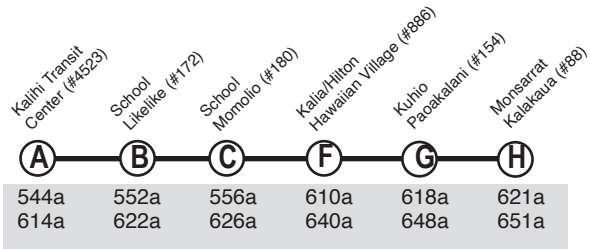

Route W3 Kalihi via School Street Express

Effective 12/5/21

A.M. Weekday: Eastbound from Kalihi to Waikiki

P.M. Weekday: Westbound from Waikiki to Kalihi

Saturday

544a	552a	556a	610a	618a	621a
614a	622a	626a	640a	648a	651a

Sunday

544a	552a	556a	610a	618a	621a
614a	622a	626a	640a	648a	651a

State Holiday

544a	552a	556a	610a	618a	621a
614a	622a	626a	640a	648a	651a

Saturday

337p	357p	413p	428p
407p	427p	443p	458p

Sunday

337p	354p	410p	425p
407p	424p	440p	455p

State Holiday

337p	357p	413p	428p
407p	427p	443p	458p

Route W3 Destination Signs

Eastbound (AM) to Waikiki: W3 WAIKIKI

Westbound (PM) to Kalihi: W3 KALIHI VIA SCHOOL STREET

Bold indicates PM service.

Schedule subject to change without notice.