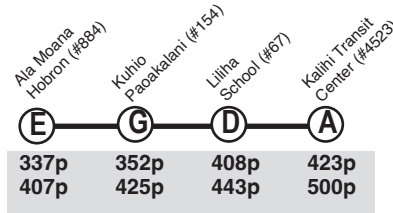

Route W3 Kalihi via School Street Express

Effective 12/5/21

A.M. Weekday: Eastbound from Kalihi to Waikiki

P.M. Weekday: Westbound from Waikiki to Kalihi

Saturday

544a	552a	556a	610a	618a	621a
614a	622a	626a	640a	648a	651a

Sunday

544a	552a	556a	610a	618a	621a
614a	622a	626a	640a	648a	651a

State Holiday

544a	552a	556a	610a	618a	621a
614a	622a	626a	640a	648a	651a

Saturday

337p	357p	413p	428p
407p	427p	443p	458p

Sunday

337p	354p	410p	425p
407p	424p	440p	455p

State Holiday

337p	357p	413p	428p
407p	427p	443p	458p

Route W3 Destination Signs

Eastbound (AM) to Waikiki: W3 WAIKIKI

Westbound (PM) to Kalihi: W3 KALIHI VIA SCHOOL STREET

Bold indicates PM service.

Schedule subject to change without notice.