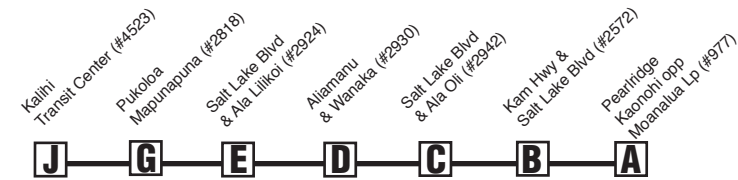

Route 32 Kalihi Transit Center - Foster Village - Pearlridge

Effective 12/13/20

Sunday: To Pearlridge To Kalihi Transit Center

625a	630a	634a	637a	646a	658a	703a
800a	805a	809a	812a	821a	833a	847a
900a	906a	910a	914a	923a	936a	948a
1000a	1006a	1010a	1013a	1022a	1033a	1049a
1100a	1106a	1110a	1113a	1122a	1134a	1149a
1200p	1206p	1210p	1213p	1222p	1234p	1247p
100p	106p	110p	113p	123p	134p	148p
200p	206p	210p	213p	223p	234p	251p
300p	306p	310p	313p	323p	333p	350p
400p	406p	410p	413p	423p	433p	451p
500p	505p	509p	512p	521p	531p	547p
600p	605p	609p	612p	623p	633p	649p
700p	705p	709p	712p	721p	731p	746p
800p	805p	809p	812p	820p	830p	850p
900p	905p	909p	912p	920p	929p	P 935p

State Holiday

515a	521a	525a	528a	536a	546a	556a
600a	606a	610a	613a	621a	632a	641a
705a	712a	716a	719a	729a	741a	750a
805a	813a	817a	820a	828a	838a	847a
900a	908a	912a	915a	924a	935a	952a
955a	1003a	1007a	1010a	1019a	1029a	1044a
1055a	1103a	1107a	1110a	1119a	1129a	1148a
1155a	1203p	1208p	1211p	1220p	1230p	1247p
100p	108p	113p	117p	126p	137p	154p
155p	203p	208p	212p	224p	235p	249p
305p	313p	319p	323p	333p	345p	358p
400p	408p	414p	418p	428p	440p	456p
510p	517p	523p	527p	537p	549p	602p
610p	616p	620p	624p	634p	644p	653p
710p	716p	720p	723p	733p	743p	759p
805p	811p	815p	818p	827p	836p	853p
900p	905p	909p	912p	921p	930p	P 940p