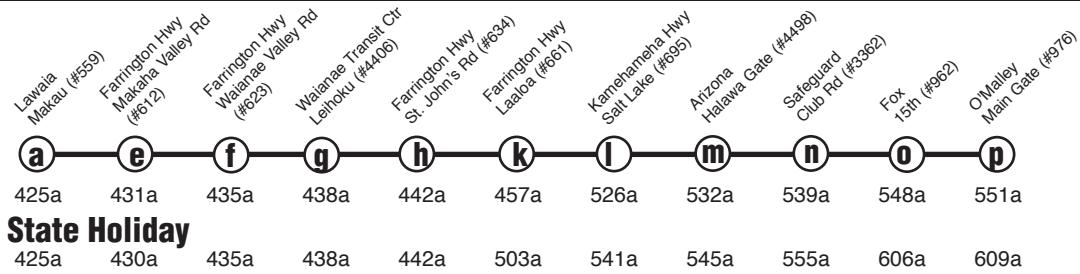

# Route PH1 Waianae Coast - Pearl Harbor Express Effective 3/3/19

## Weekday/State Holiday: Eastbound from Makaha to Pearl Harbor

## Weekday/State Holiday: Westbound from Pearl Harbor to Makaha

### Route PH1 Destination Signs

- AM To Pearl Harbor: PH1 EXPRESS PEARL HARBOR
- PM To the Waianae Coast: PH1 EXPRESS KAPOLEI MAKAHA

NOTE: Service on Route PH1 does not operate on New Year's Day, Martin Luther King Jr., Day, Presidents' Day, Memorial Day, Independence Day, Labor Day, Discoverers' Day, Veterans' Day, Thanksgiving Day, Christmas Day and during emergency military base closures.