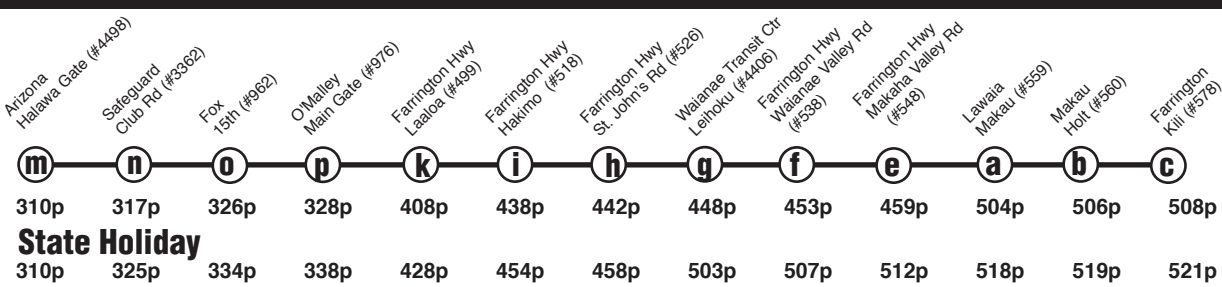

# Route PH1 Waianae Coast - Pearl Harbor Express Effective 3/3/19

## Weekday/State Holiday: Eastbound from Makaha to Pearl Harbor

## Weekday/State Holiday: Westbound from Pearl Harbor to Makaha

### Route PH1 Destination Signs

- AM To Pearl Harbor: PH1 EXPRESS PEARL HARBOR
- PM To the Waianae Coast: PH1 EXPRESS KAPOLEI MAKAHA

NOTE: Service on Route PH1 does not operate on New Year's Day, Martin Luther King Jr., Day, Presidents' Day, Memorial Day, Independence Day, Labor Day, Discoverers' Day, Veterans' Day, Thanksgiving Day, Christmas Day and during emergency military base closures.