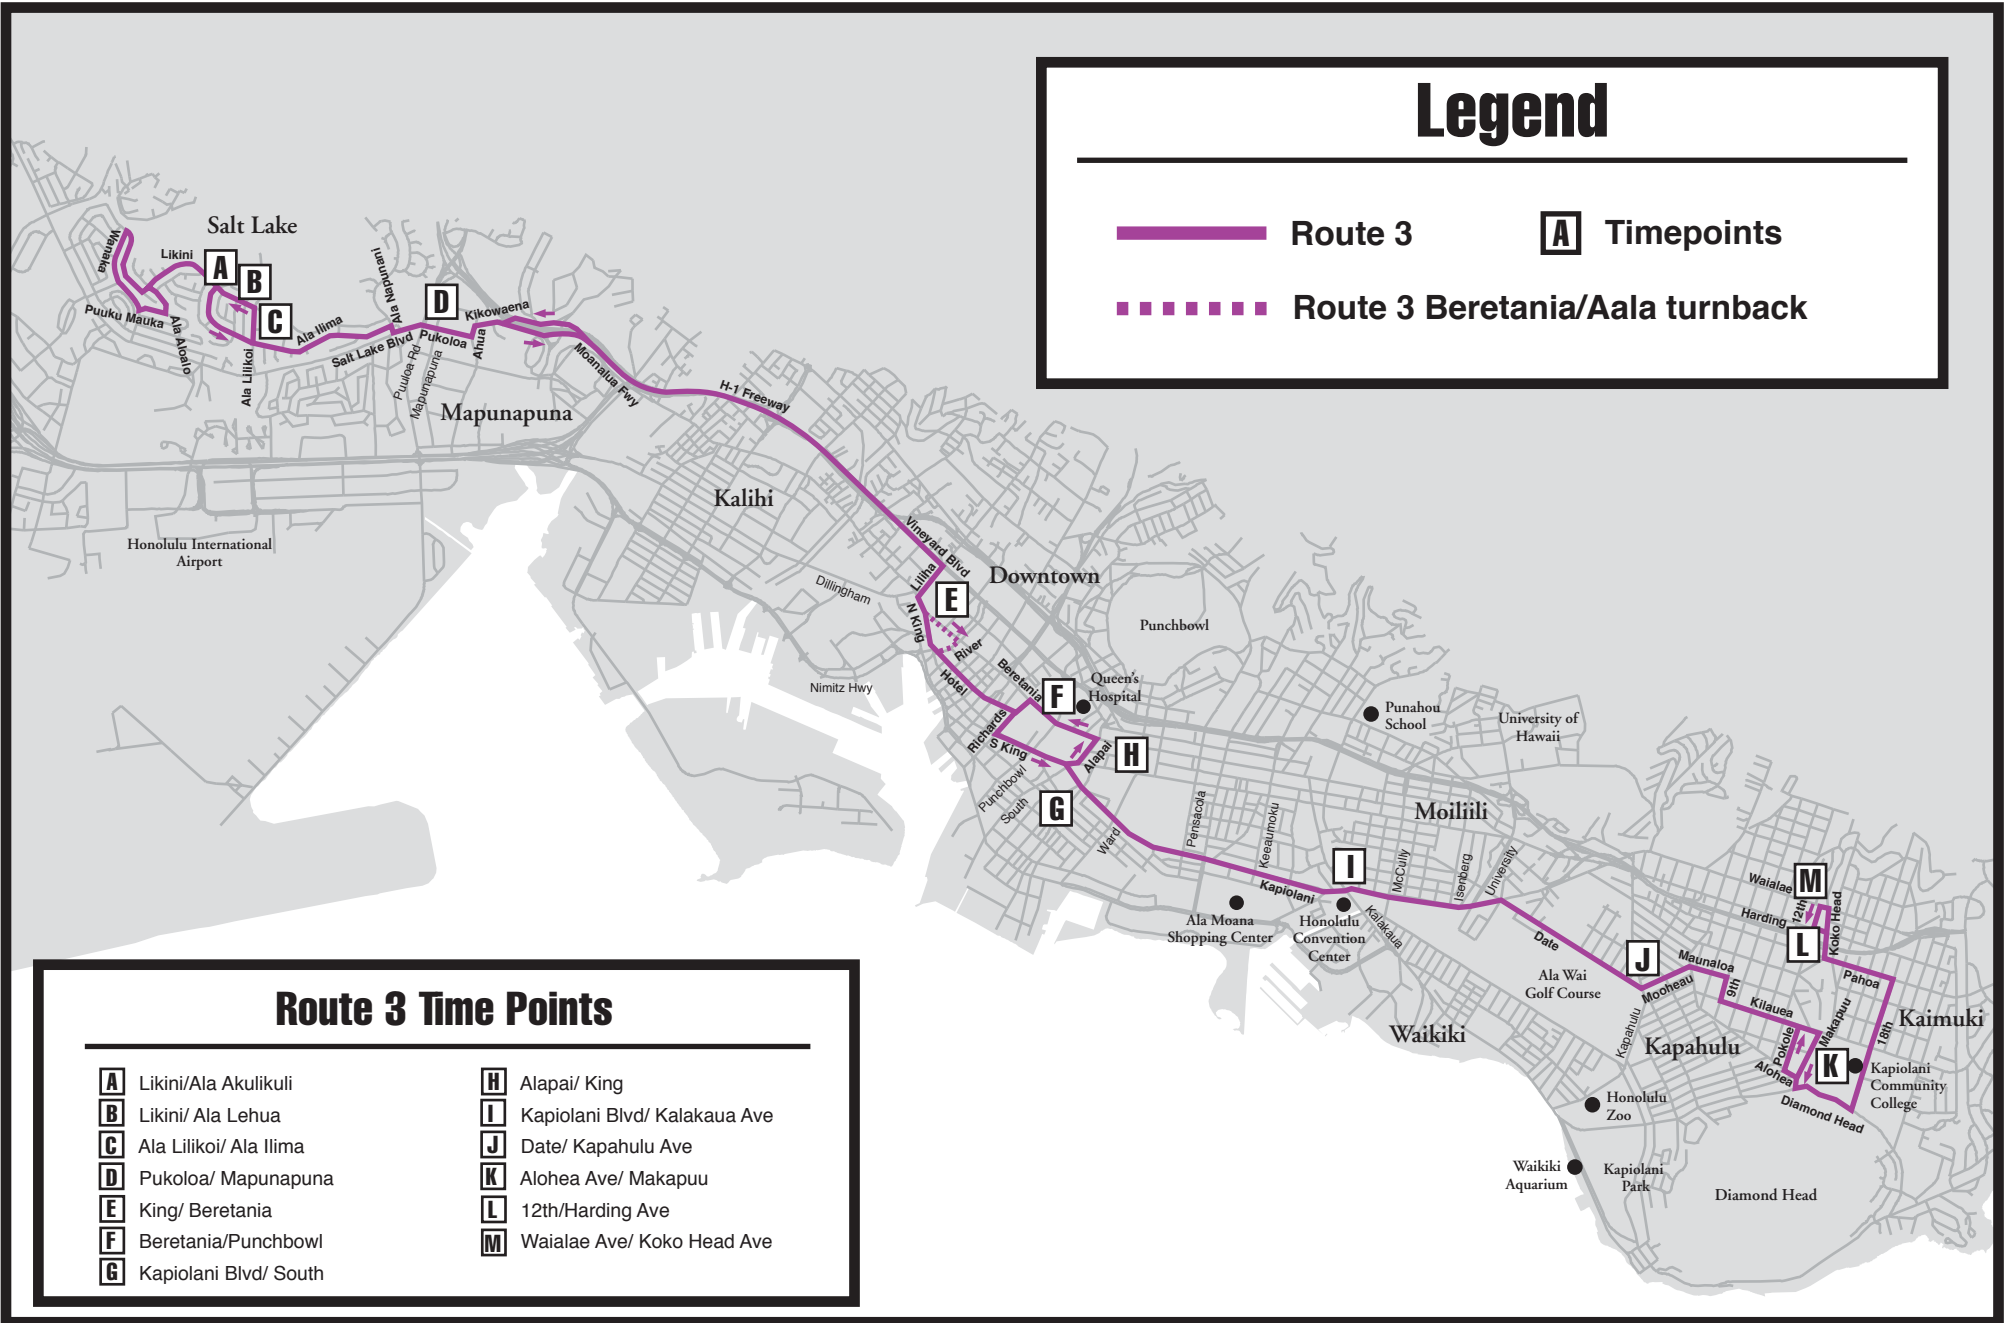

Legend

 Route 3

 Timepoints

 Route 3 Beretania/Aala turnback

Route 3 Time Points

- | | |
|---------------------------------|---------------------------------------|
| A Likini/Ala Akulikuli | H Alapai/ King |
| B Likini/ Ala Lehua | I Kapiolani Blvd/ Kalakaua Ave |
| C Ala Liliiko/ Ala Ilima | J Date/ Kapahulu Ave |
| D Pukoloa/ Mapunapuna | K Alohea Ave/ Makapuu |
| E King/ Beretania | L 12th/Harding Ave |
| F Beretania/Punchbowl | M Waialae Ave/ Koko Head Ave |
| G Kapiolani Blvd/ South | |