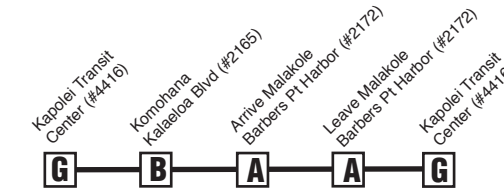

Route 413 Campbell Industrial Park

Effective 12/4/17

Weekday

To Campbell Industrial Park/Kapolei

State Holiday

530a	538a	547a	547a	557a
603a	611a	620a	620a	630a
635a	643a	652a	652a	702a
707a	715a	724a	724a	734a
740a	748a	757a	757a	807a
807a	815a	823a	823a	833a

300p X	310p X	320p X	320p X	330p X
335p	345p	355p	355p	405p
410p	420p	430p	430p	440p
445p	455p	505p	505p	515p
520p	530p	538p	538p	548p
548p	556p	604p	604p	614p

530a	538a	545a	545a	553a
600a	608a	615a	615a	623a
630a	638a	645a	645a	653a
700a	708a	715a	715a	723a
730a	738a	745a	745a	753a
800a	808a	815a	815a	823a

300p	308p	315p	317p	325p
330p	338p	345p	347p	355p
400p	408p	415p	417p	425p
430p	438p	445p	447p	455p
500p	508p	515p	517p	525p
530p	538p	545p	547p	555p

Route 413 Destination Signs

To Campbell Industrial Park: 413 Campbell Industrial Park

NOTE - Numbers next to timepoints are **HEA** (Honolulu Estimated Arrival) stop numbers.
Go to the **HEA** website at <http://hea.thebus.org>.

Bold indicates PM service.
Schedule to change without notice.
All buses are lift and bicycle rack equipped.