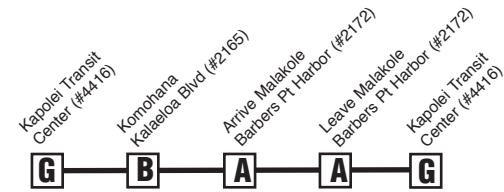

Route 413 Campbell Industrial Park

Effective 12/4/17

Weekday

To Campbell Industrial Park/Kapolei

State Holiday

530a	538a	547a	547a	557a
603a	611a	620a	620a	630a
635a	643a	652a	652a	702a
707a	715a	724a	724a	734a
740a	748a	757a	757a	807a
807a	815a	823a	823a	833a

300p X	310p X	320p X	320p X	330p X
335p	345p	355p	355p	405p
410p	420p	430p	430p	440p
445p	455p	505p	505p	515p
520p	530p	538p	538p	548p
548p	556p	604p	604p	614p

530a	538a	545a	545a	553a
600a	608a	615a	615a	623a
630a	638a	645a	645a	653a
700a	708a	715a	715a	723a
730a	738a	745a	745a	753a
800a	808a	815a	815a	823a

300p	308p	315p	317p	325p
330p	338p	345p	347p	355p
400p	408p	415p	417p	425p
430p	438p	445p	447p	455p
500p	508p	515p	517p	525p
530p	538p	545p	547p	555p

Route 413 Destination Signs

To Campbell Industrial Park: 413 Campbell Industrial Park

NOTE - Numbers next to timepoints are **HEA** (Honolulu Estimated Arrival) stop numbers.
Go to the **HEA** website at <http://hea.thebus.org>.

Bold indicates PM service.
Schedule to change without notice.
All buses are lift and bicycle rack equipped.