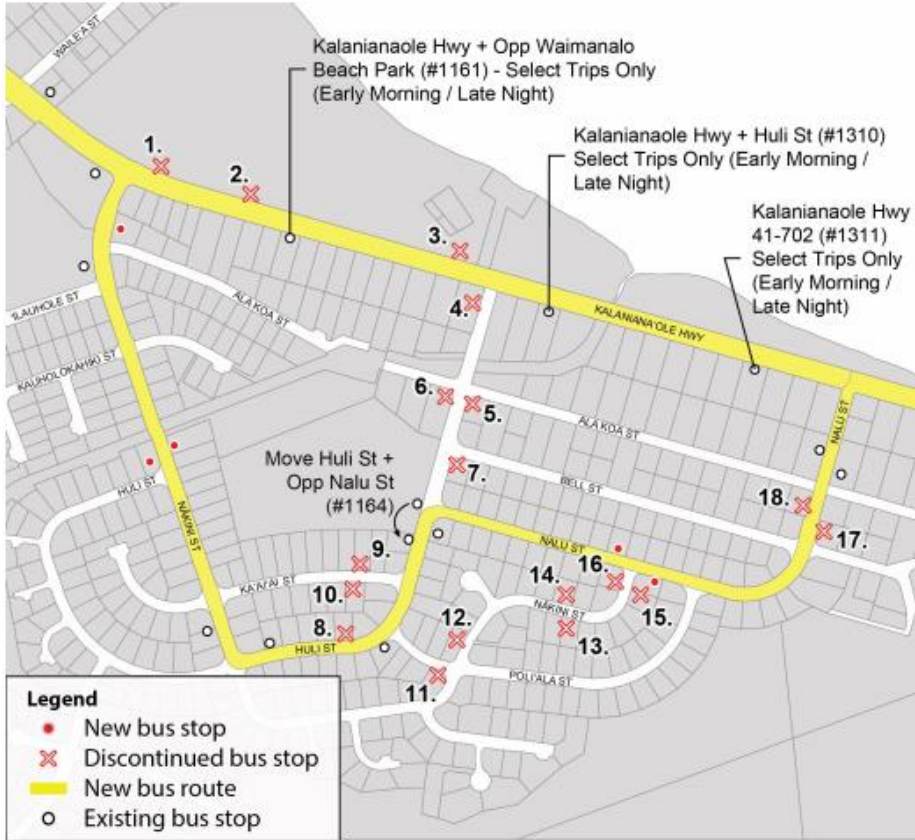

Waimanalo Bus Stop Changes

Discontinued Stops

1. Kalaniana'ole Hwy + Opp Nakini St (#1236)
2. Kalaniana'ole Hwy + Waimanalo Beach Park (#1235)
3. Kalaniana'ole Hwy + Huli St (#1234)
4. Huli St + Kalaniana'ole Hwy (#1162)
5. Huli St + Ala Koa St (#1233)
6. Huli St + Ala Koa St (#1163)
7. Huli St + Bell St (#1232)
8. Huli St + Opp Poliala (#1228)
9. Kaaia St + Huli St (#1165)
10. Kaaia St + Huli St (#1230)
11. Poliala St + Nakini St (#1168)
12. Nakini St + Poliala St (#1227)
13. Nakini St + Opp Nakini PI (#1169)
14. Nakini St + Opp Nakini PI (#1226)
15. Nakini St + Nalu St (#1170)
16. Nakini St + Nalu St (#1225)
17. Nalu St + Bell St (#1171)
18. Nalu St + Bell St (#1224)