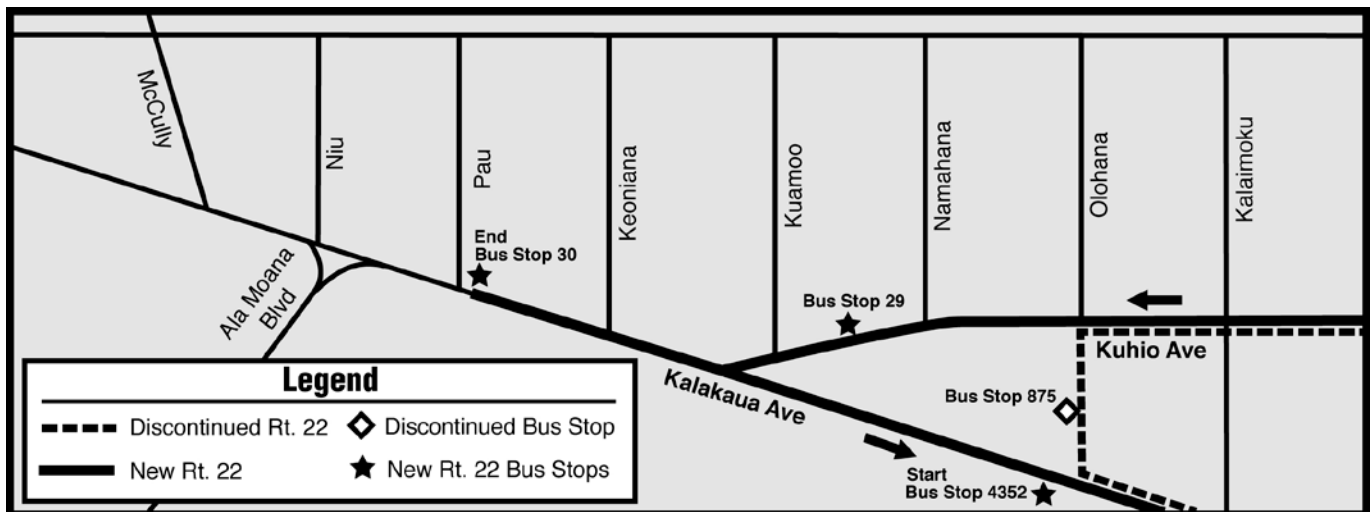

## ROUTE 22, BEACH BUS -- Route Change Effective: Sunday, 12/4/2016

The westbound route will be modified to end at Kalakaua/Pau and begin at Kalakaua + Opposite Olohana. *Note: The bus stop at Olohana + Kalakaua, # 875 will be discontinued.*

Eastbound: TheBus will begin eastbound service on Kalakaua + Opposite Olohana Bus Stop#4352 and then resume the regular route.

Westbound: TheBus will travel the regular westbound route to Kuhio/Olohana, then continue on Kuhio, onto Kalakaua to end service at Kalakaua/Pau Street Bus Stop #30.

Note: New starting point at Kalakaua/opp. Olohana, Bus Stop #4352.  
New end point at Kalakaua/Pau, Bus Stop #30.

***Mahalo for Riding TheBus!***

For schedule and route information: [www.thebus.org](http://www.thebus.org) or call 848-5555.