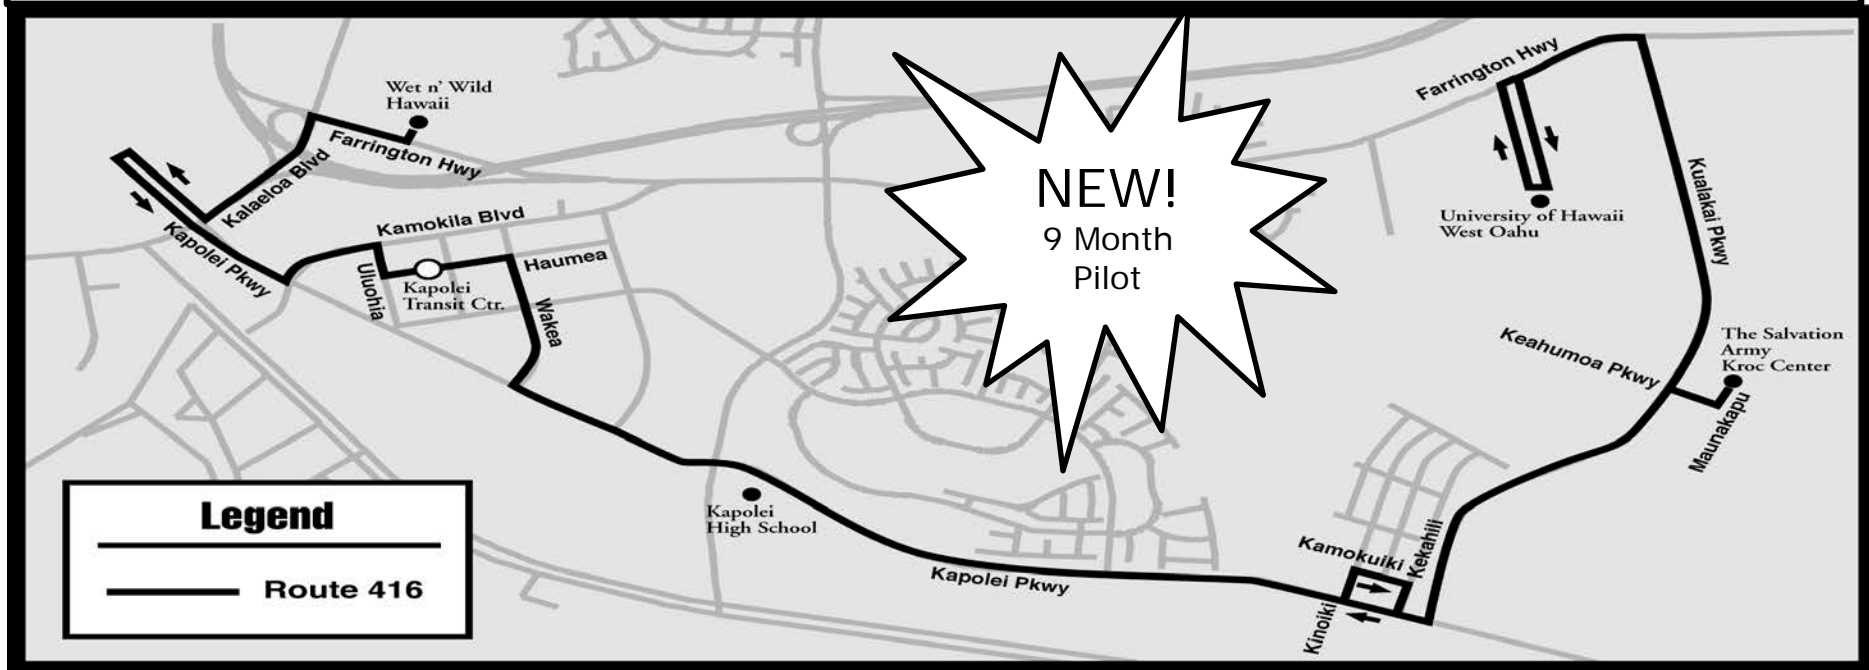

EFFECTIVE: SUNDAY, 12/4/2016
ROUTE 40, HONOLULU-MAKAHA
WILL NOT SERVICE THIS BUS STOP.
 NEW ROUTE 416 KAPOLEI CIRCULATOR WILL SERVICE THIS BUS STOP.

**ROUTE 416 SCHEDULE
ON THE BACK OF THIS SIGN.**

EFFECTIVE: SUNDAY, 12/4/2016
ROUTE 416, KAPOLEI CIRCULATOR
WILL BEGIN SERVICING THIS BUS STOP.
 Note: This nine (9) month pilot project will be assessed in six (6) months to determine continuance.

ROUTE 416, BUS STOPS

**Note: Route 416, will not service Wet'n'Wild, Bus Stop #568 on the days the park is closed.

EAST	WEST
568 WET N WILD HAWAII**	4580 KEAHUMOA PKWY + MAUNAKAPU (Kroc Center, New stop)
4572 KAPOLEI COMMONS (New Stop)	4539 UH WEST OAHU
662 KAPOLEI PKWY + KALAELOA BL	4569 KINOIKI ST + KAMOKUIKI ST
663 KAMOKILA + ULUOHIA ST	1794 KAPOLEI PKWY + KAMAHA AVE
4417 KAPOLEI TRANSIT CENTER EAST	4537 KAPOLEI PKWY + OPP PUAINAKO ST
4582 WAKEA + KUOA (New Stop)	1795 KAPOLEI PKWY + MALUOHAI ST
4583 KAPOLEI PKWY + KUNEHI (New Stop)	4584 KAPOLEI PKWY + KUNEHI (New Stop)
1780 KAPOLEI PKWY + OPP MALUOHAI ST	4585 WAKEA + KUOA (New Stop)
4467 KAPOLEI PKWY + PUAINAKO ST	4416 KAPOLEI TRANSIT CENTER WEST
1781 KAPOLEI PKWY + OPP KAMAHA AVE	4249 KAMOKILA BL + OPP ULUOHIA ST
4580 KEAHUMOA PKWY + MAUNAKAPU (Kroc Center, New stop)	498 KAPOLEI PKWY + KALAELOA BL
	4572 KAPOLEI COMMONS (New Stop)
	568 WET N WILD HAWAII**