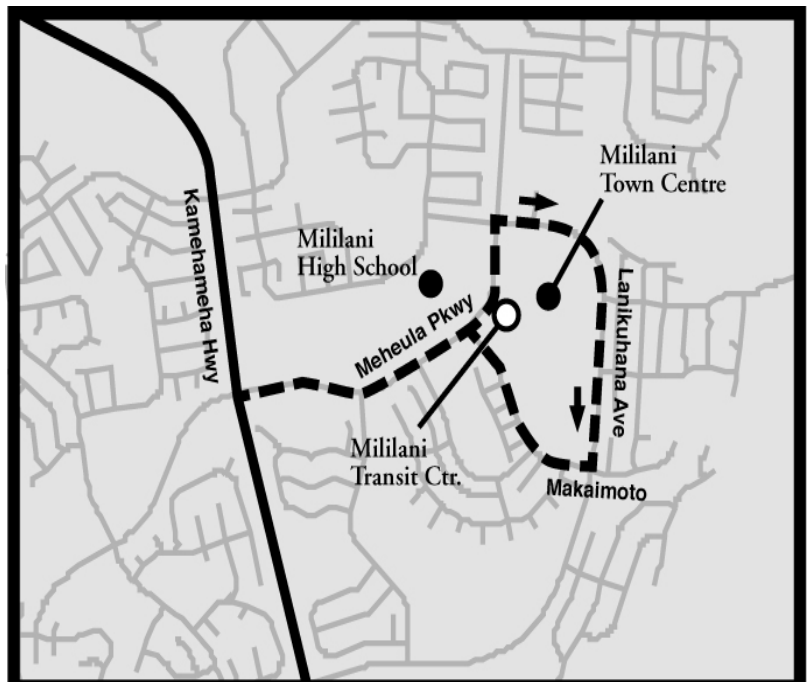

ROUTE 62, HONOLULU-WAHIAWA EXTENDED TO SERVE MILILANI TRANSIT CENTER

Effective: Sunday, 12/4/2016

The Route 62 HONOLULU - WAHIAWA will be extended to provide service to the Mililani Transit Center.

ROUTE 62, HONOLULU-WAHIAWA

Eastbound: TheBus will travel the regular eastbound route to Kamehameha Highway/Meheula Parkway, then left Meheula Parkway to the appropriate eastbound bus bay at the Mililani Transit Center, continue on Meheula Parkway, right Lanikuhana, right Makaimoimo, left Meheula Parkway, left Kamehameha Highway, and then resume the regular eastbound route.

Westbound: TheBus will travel the regular westbound route to Kamehameha Highway/Meheula Parkway, then right Meheula Parkway to the appropriate westbound bus bay at the Mililani Transit Center, continue on Meheula Parkway, right Lanikuhana, right Makaimoimo, left Meheula Parkway, right Kamehameha Highway, and then resume the regular westbound route.

Legend

— Existing
Route 62

- - - New Route 62
Extension

Mahalo for Riding TheBus!

For schedule and route information: www.thebus.org or call 848-5555.